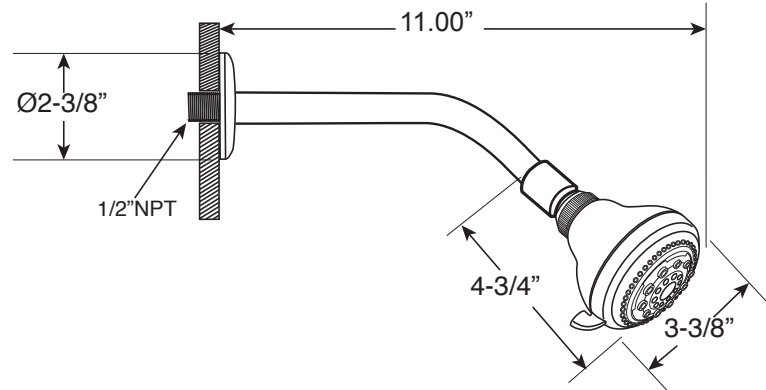

2 Valve Shower Set

8" Spread

1.007642F

Waldorf Lever

(Ceramic Lever)

(1.007642FT Trim Only)

Features:

- Forged brass construction
- 8" Center to Center valve (18.30.008)
- 10" Center to Center (18.30.141) available on request
- Includes multi-spray showerhead (18.10.051)
- Replacement ceramic disc cartridges:
COLD 18.30.035 / HOT 18.30.036
- Includes 1.8 GPM Showerhead (18.10.051), arm & flange

Top View

Side View

Note: Measurements are subject to change or cancellation. No responsibility is assumed for use of superseded or voided pages.