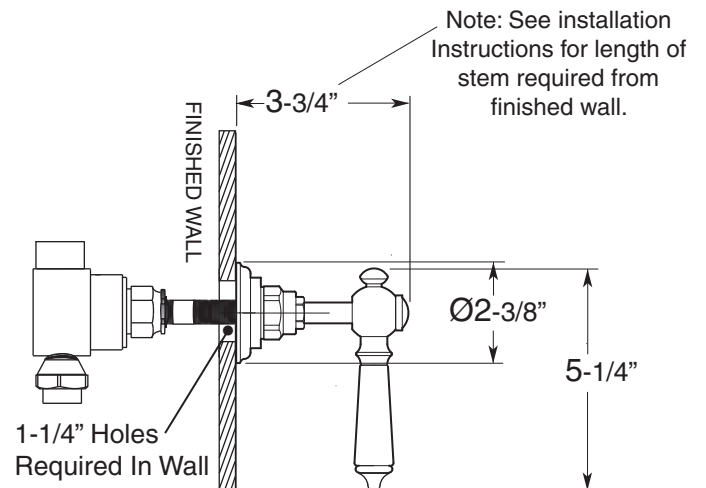

2 Valve Shower Set

8" Spread

1.007642F

Waldorf Lever

(Ceramic Lever)

(1.007642FT Trim Only)

Features:

- Forged brass construction
- 8" Center to Center valve (18.30.008)
- 10" Center to Center (18.30.141) available on request
- Includes multi-spray showerhead (18.10.051)
- Replacement ceramic disc cartridges:
COLD 18.30.035 / HOT 18.30.036
- Includes 1.8 GPM Showerhead (18.10.051), arm & flange

Top View

Side View

Note: Measurements are subject to change or cancellation. No responsibility is assumed for use of superseded or voided pages.