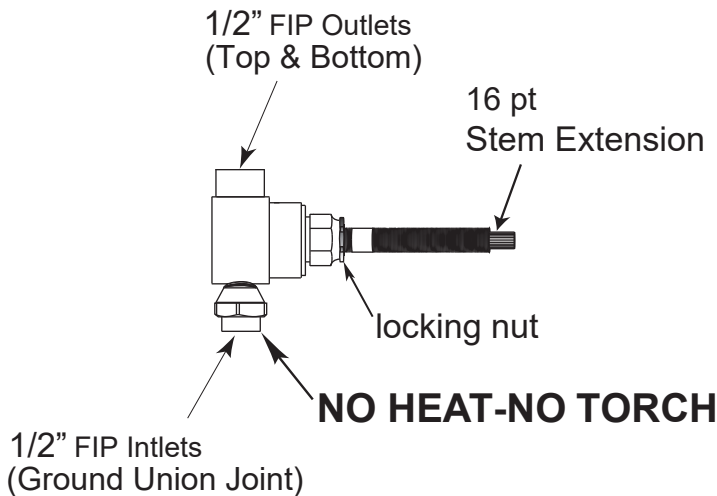

2 Valve Shower Set

8" Spread

1.007642F

Waldorf Lever

(Ceramic Lever)

(1.007642FT Trim Only)

Features:

- Forged brass construction
- 8" Center to Center valve (18.30.008)
- 10" Center to Center (18.30.141) available on request
- Includes multi-spray showerhead (18.10.051)
- Replacement ceramic disc cartridges:
COLD 18.30.035 / HOT 18.30.036
- Includes 1.8 GPM Showerhead (18.10.051), arm & flange

Top View

Side View

Note: Measurements are subject to change or cancellation. No responsibility is assumed for use of superseded or voided pages.