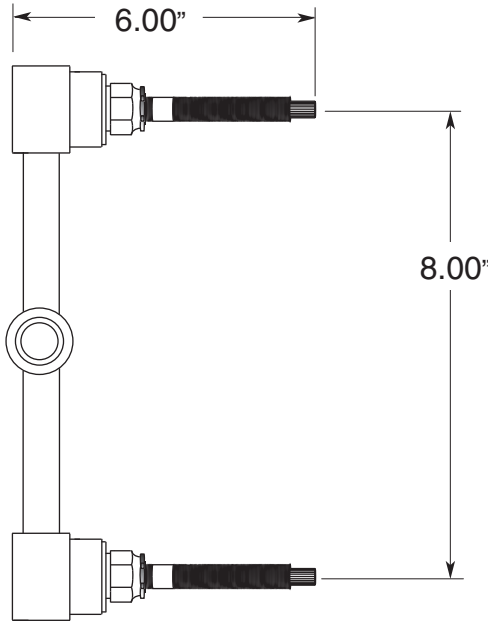

2 Valve Shower Set

8" Spread

1.007642F

Waldorf Lever

(Ceramic Lever)

(1.007642FT Trim Only)

Features:

- Forged brass construction
- 8" Center to Center valve (18.30.008)
- 10" Center to Center (18.30.141) available on request
- Includes multi-spray showerhead (18.10.051)
- Replacement ceramic disc cartridges:
COLD 18.30.035 / HOT 18.30.036
- Includes 1.8 GPM Showerhead (18.10.051), arm & flange

Top View

Side View

Note: Measurements are subject to change or cancellation. No responsibility is assumed for use of superseded or voided pages.