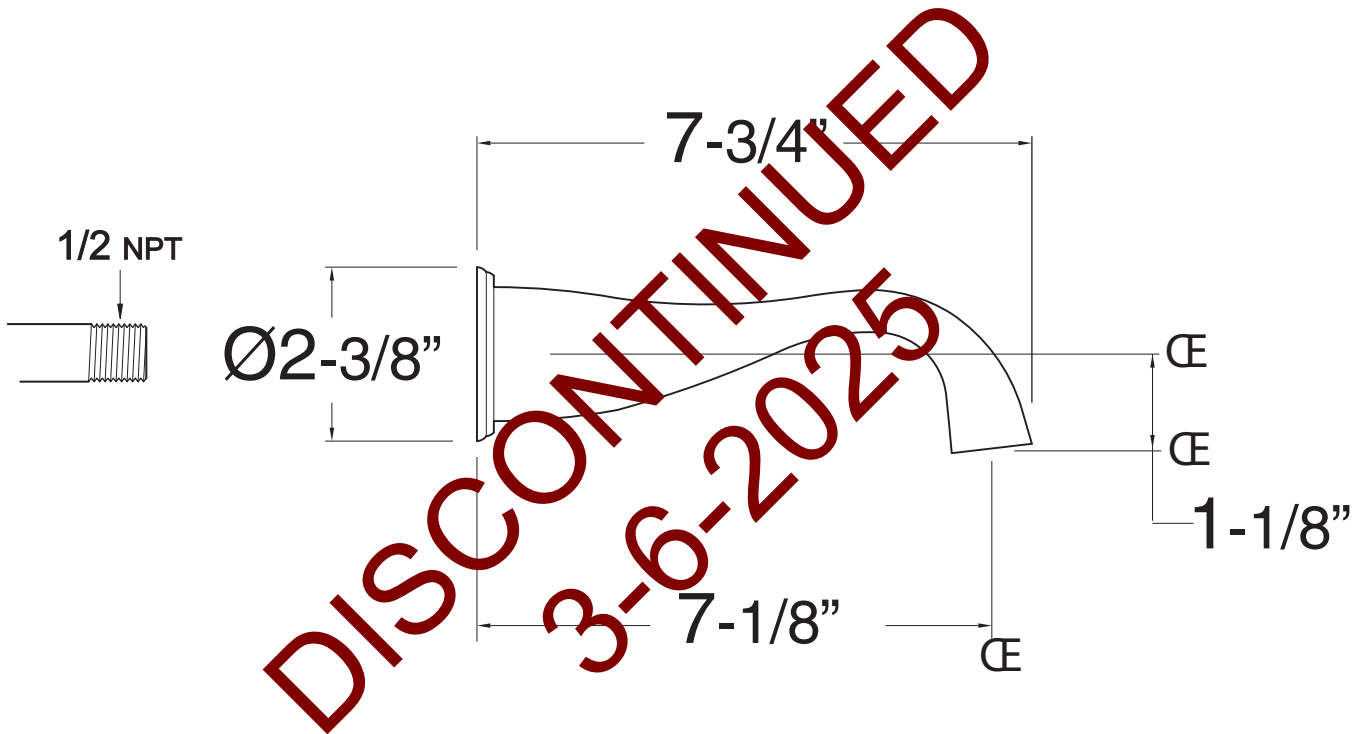

200/620 Wall Tub Spout

18.17.001

Smooth Wall Spout Ring

18.05.001

Lined Wall Spout Ring

18.05.002

Note: Measurements are subject to change or cancellation. No responsibility is assumed for use of superseded or voided pages.