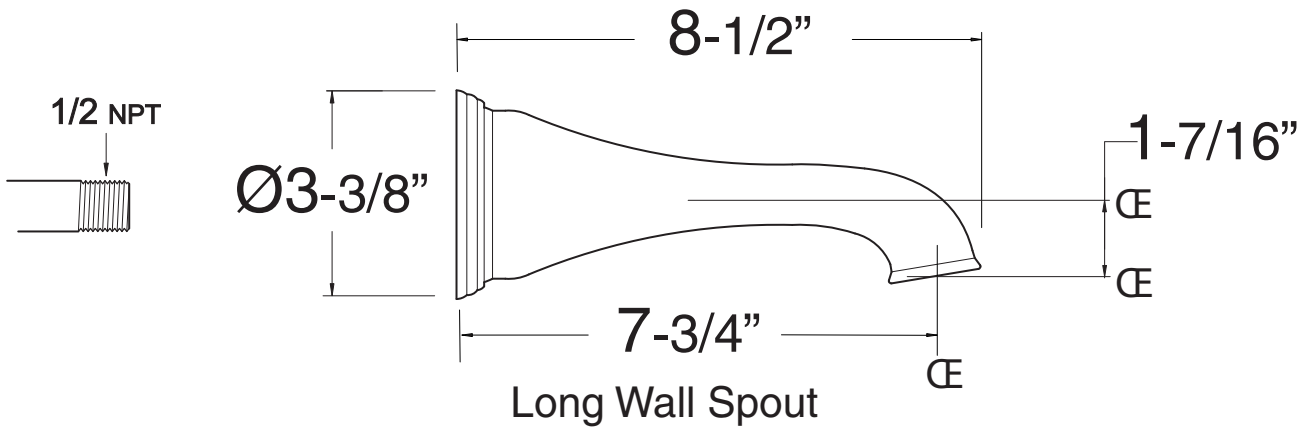

**400/800/1500 Wall Tub  
 Spout**

18.17.002 - Standard

**400/800/1500 Long Wall Tub  
 Spout**

18.17.003- Long

Requires ring below:  
 18.05.007 - Lined Ring  
 18.05.014 - Rope Ring

Note: Measurements are subject to change or cancellation. No responsibility is assumed for use of superseded or voided pages.