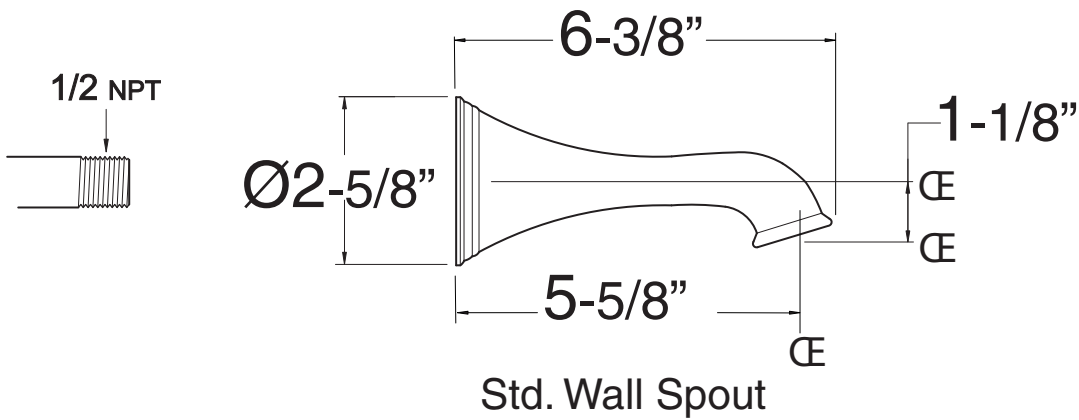

**400/800/1500 Wall Tub  
 Spout**

18.17.002 - Standard

**400/800/1500 Long Wall Tub  
 Spout**

18.17.003- Long

Requires ring below:  
 18.05.007 - Lined Ring  
 18.05.014 - Rope Ring

Note: Measurements are subject to change or cancellation. No responsibility is assumed for use of superseded or voided pages.