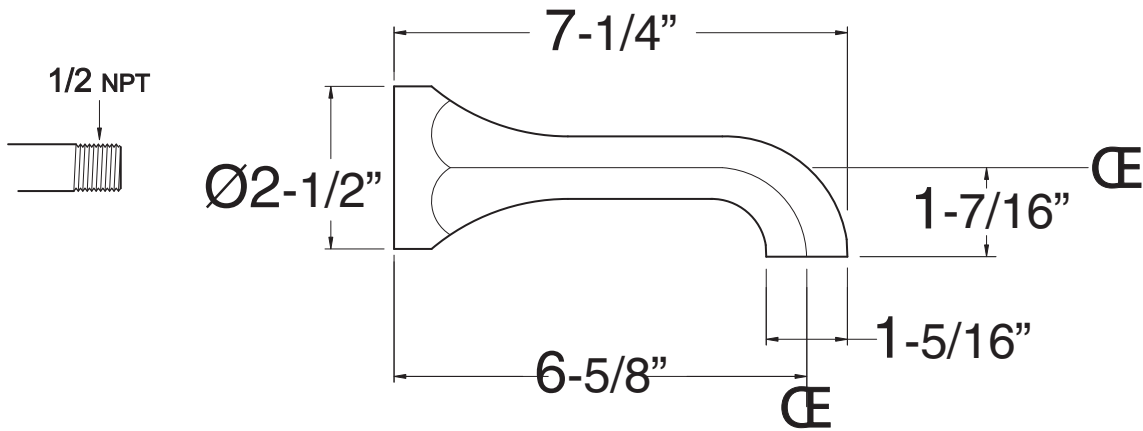

300/720 Wall Tub Spout

18.17.009 - Standard

300/720 Long Wall Tub Spout

18.17.010 - Long

18.17.010 - 300/720 Long

Note: Measurements are subject to change or cancellation. No responsibility is assumed for use of superseded or voided pages.