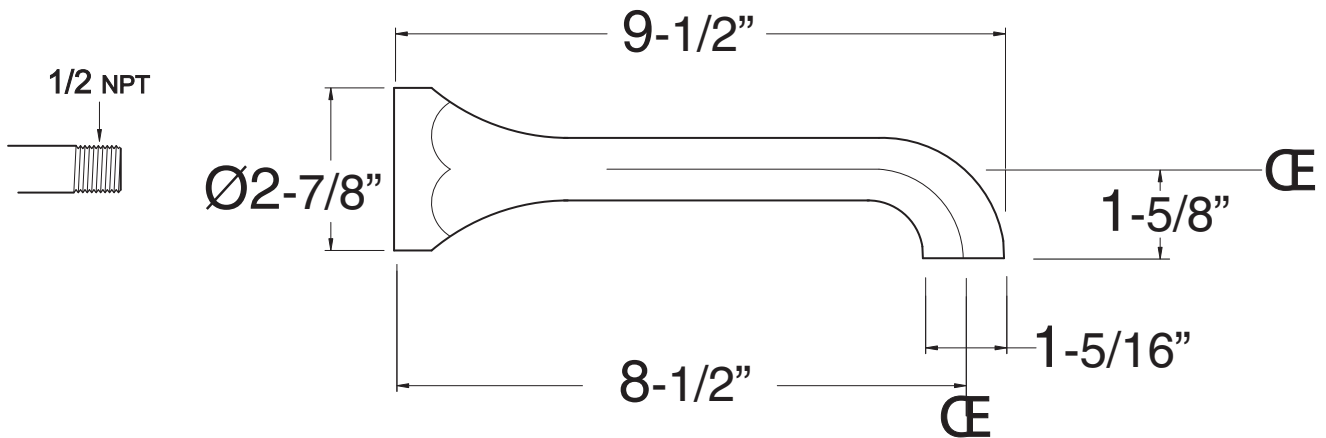

300/720 Wall Tub Spout

18.17.009 - Standard

300/720 Long Wall Tub Spout

18.17.010 - Long

18.17.010 - 300/720 Long

Note: Measurements are subject to change or cancellation. No responsibility is assumed for use of superseded or voided pages.