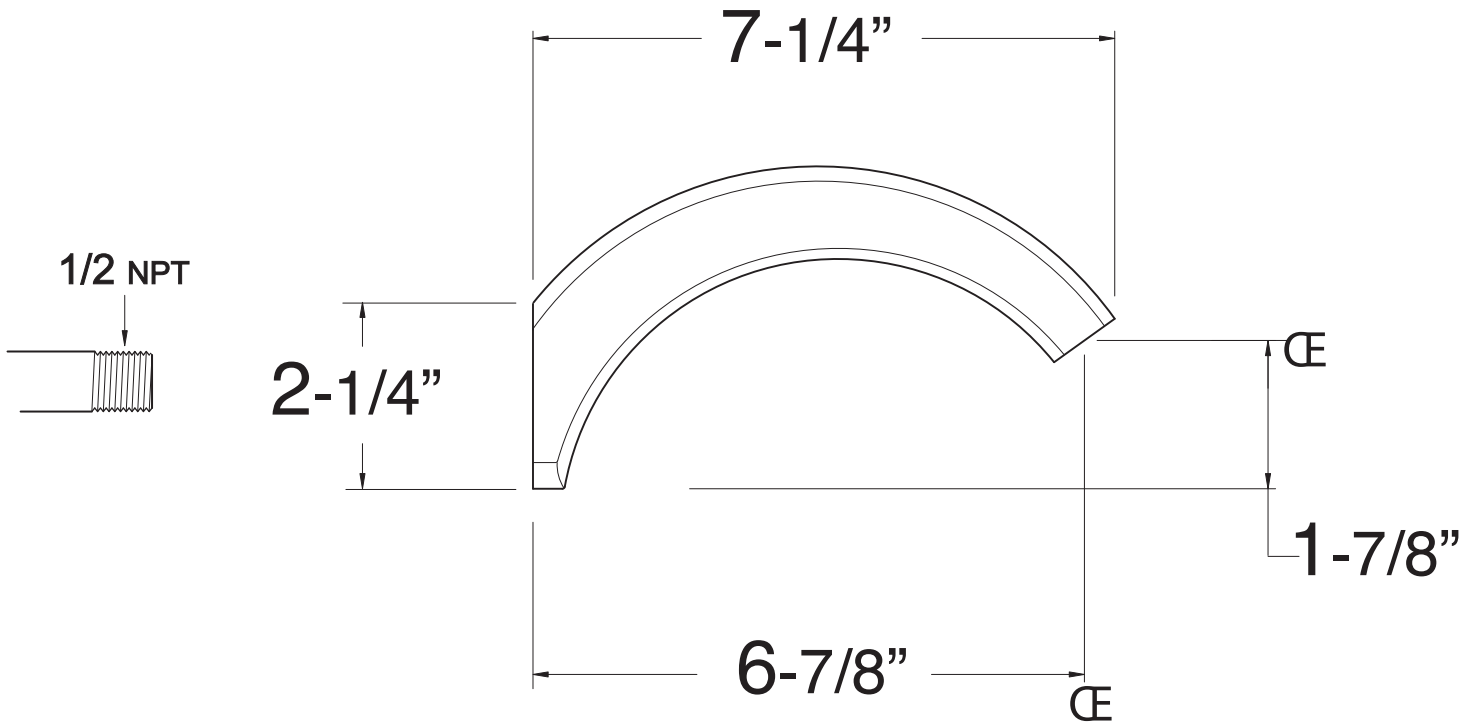

**900 Wall Tub Spout**  
18.17.011

Note: Measurements are subject to change or cancellation. No responsibility is assumed for use of superseded or voided pages.