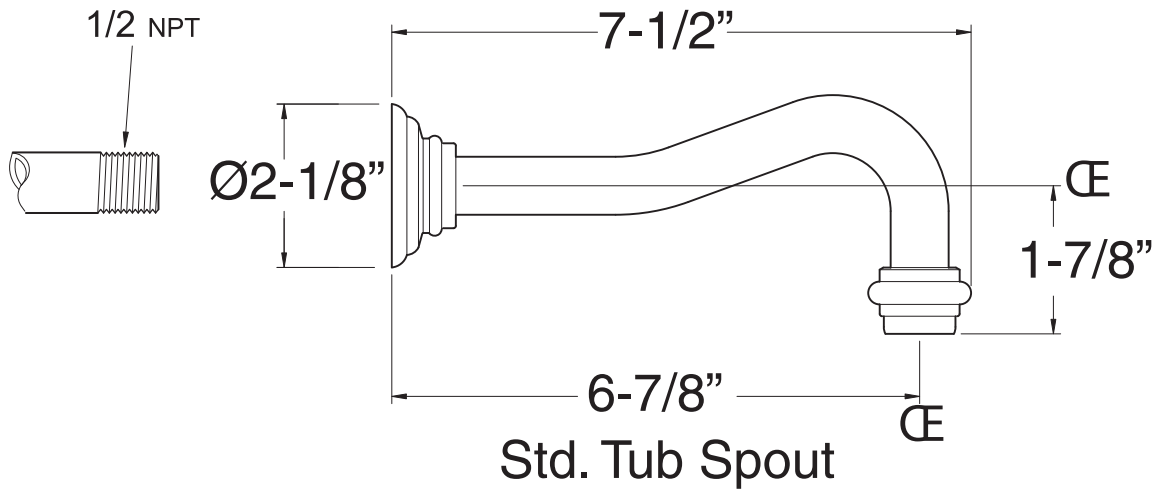

350 Wall Tub Spout

18.17.013

350 Long Wall Tub Spout

18.17.017

Note: Measurements are subject to change or cancellation. No responsibility is assumed for use of superseded or voided pages.