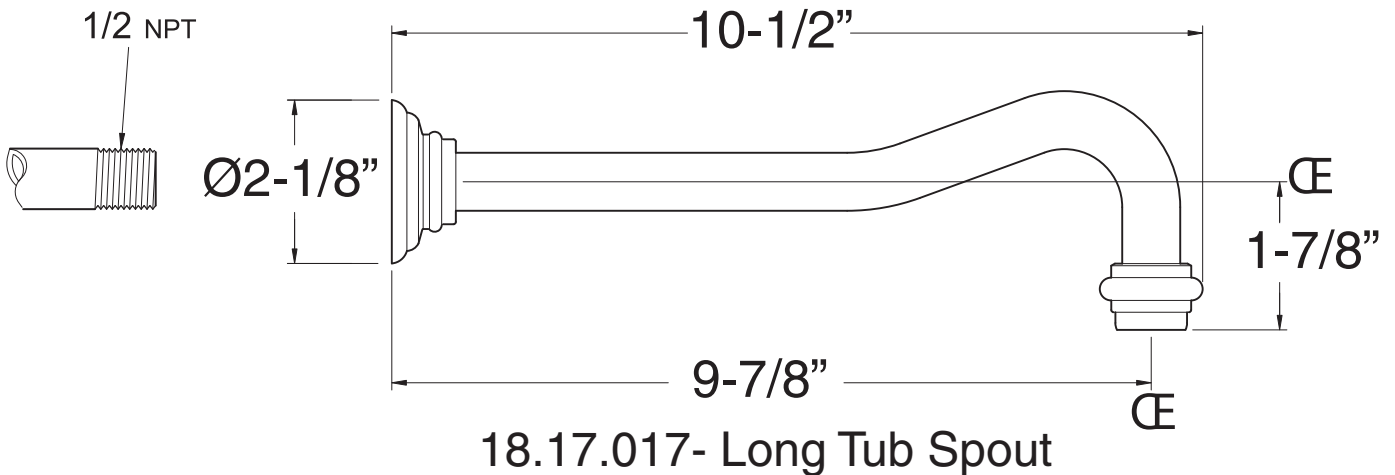

350 Wall Tub Spout

18.17.013

350 Long Wall Tub Spout

18.17.017

Note: Measurements are subject to change or cancellation. No responsibility is assumed for use of superseded or voided pages.