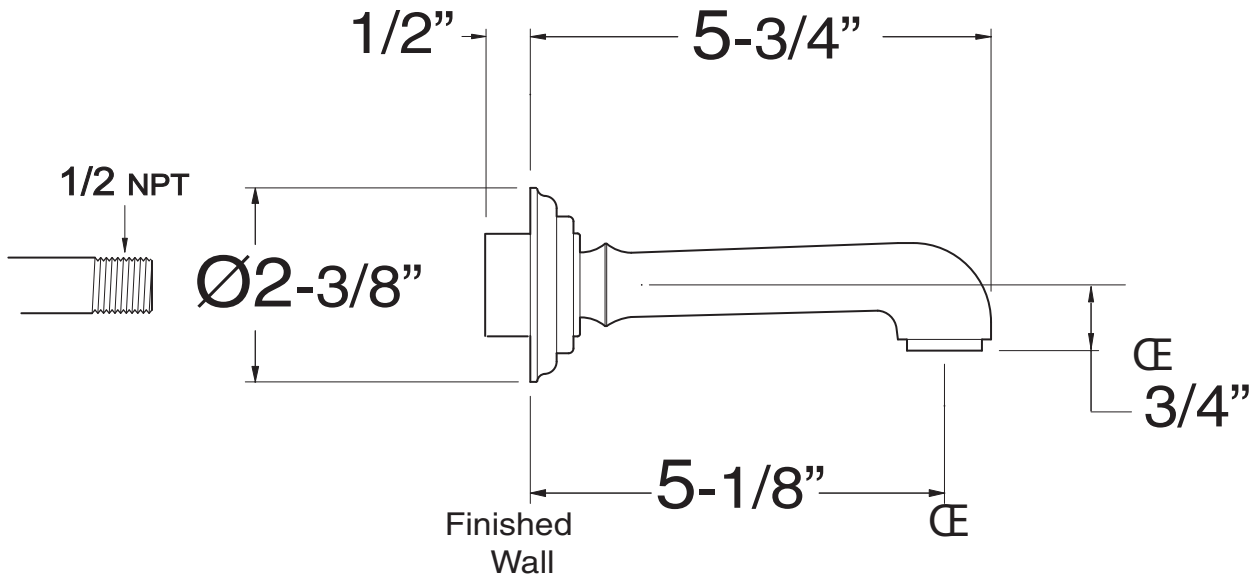

**1800 Wall Tub Spout**

18.17.015

1800 Roman Wall Tub Spout

18.17.016

Note: Measurements are subject to change or cancellation. No responsibility is assumed for use of superseded or voided pages.