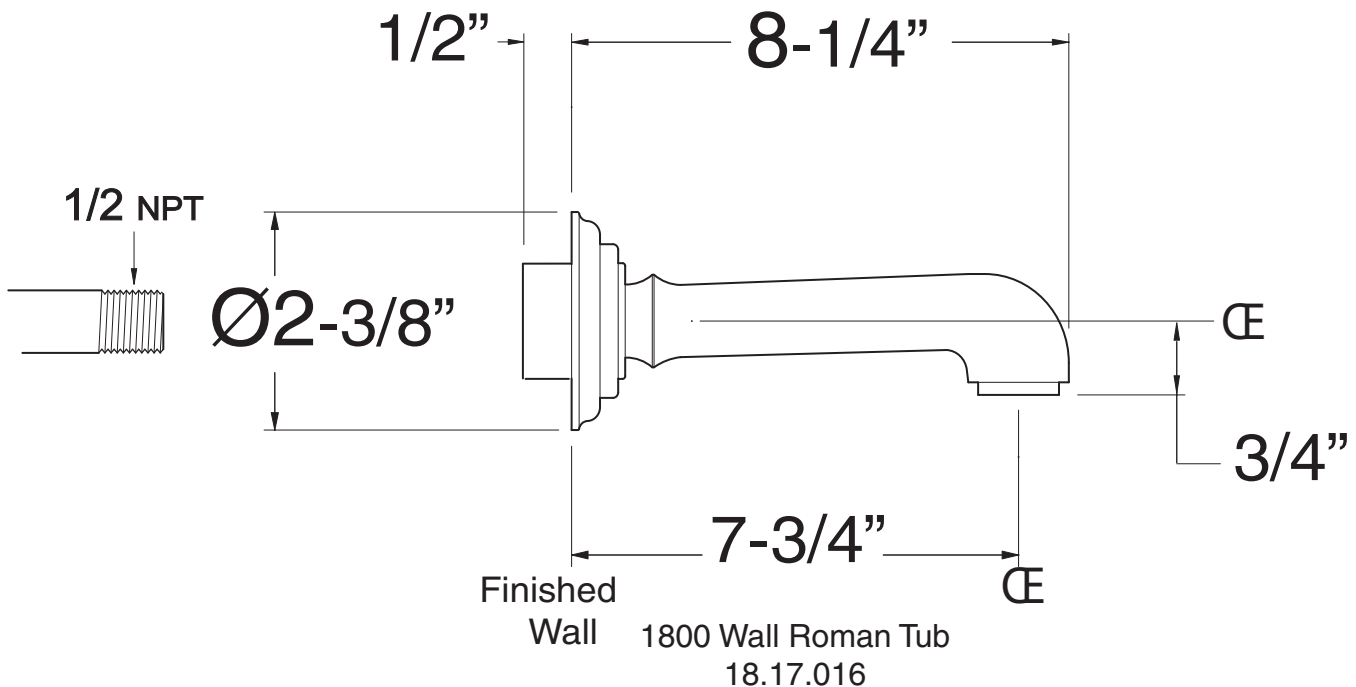

**1800 Wall Tub Spout**

18.17.015

1800 Roman Wall Tub Spout

18.17.016

Note: Measurements are subject to change or cancellation. No responsibility is assumed for use of superseded or voided pages.