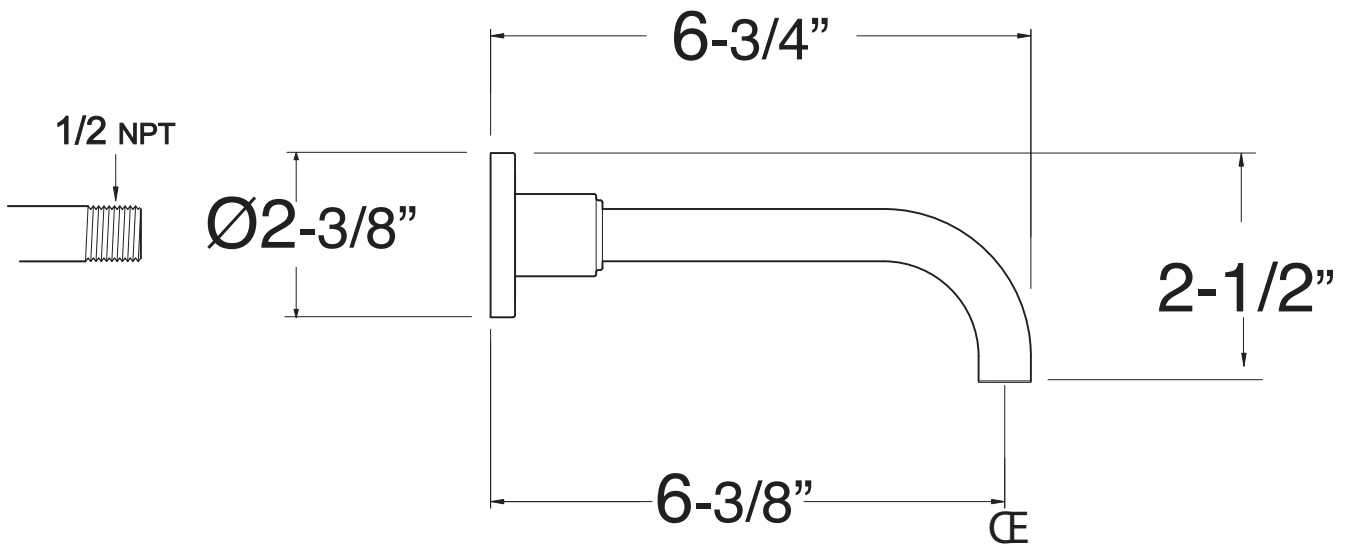

3400/4400 Wall Tub Spout

18.17.018

3400/4400 Wall Spout Ring

18.03.086

Note: Measurements are subject to change or cancellation. No responsibility is assumed for use of superseded or voided pages.