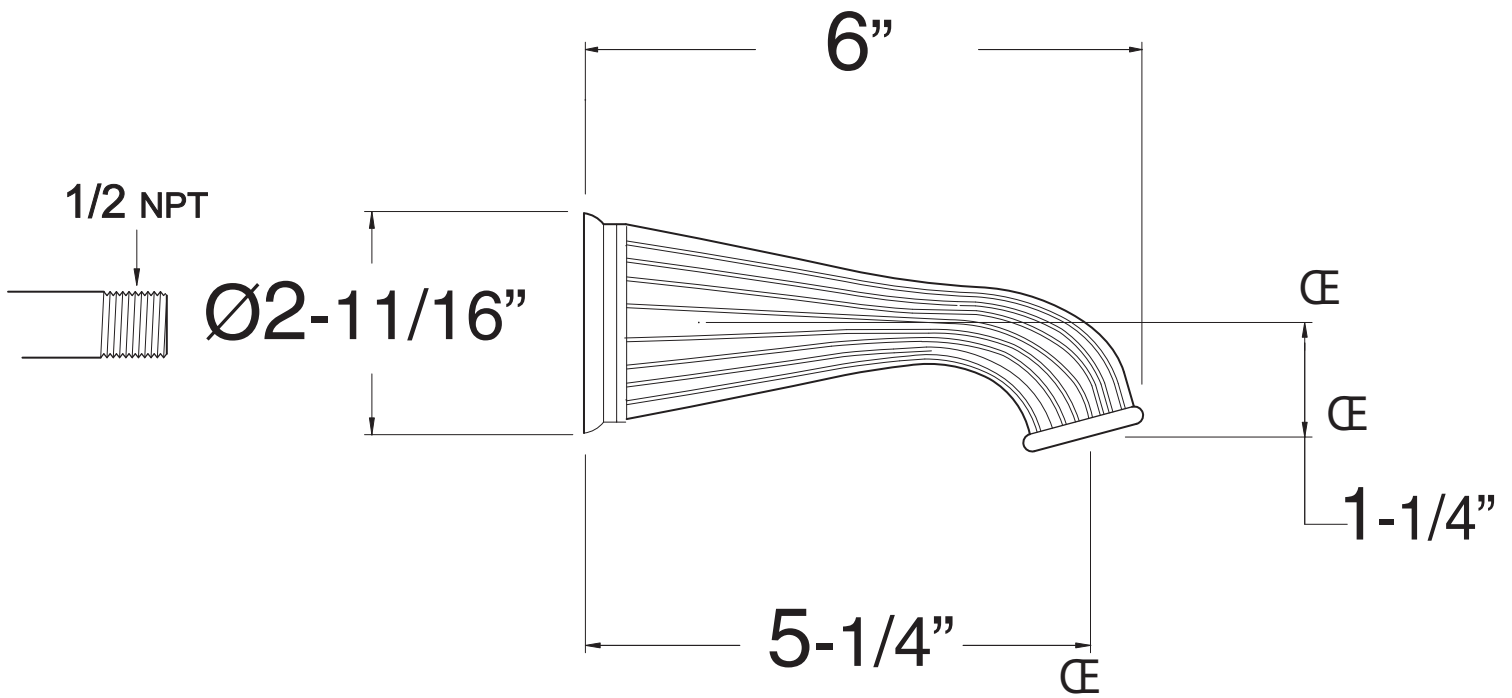

3200 Wall Tub Spout

18.17.027

3200 Wall Spout Ring

18.05.041

Note: Measurements are subject to change or cancellation. No responsibility is assumed for use of superseded or voided pages.