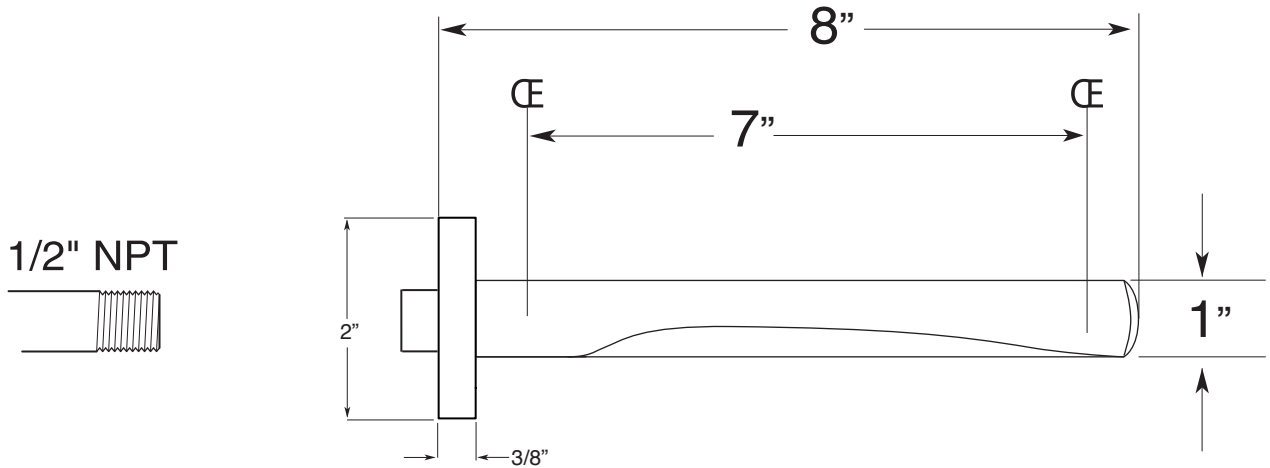

1900 Wall Tub Spout

18.17.028

STANDARD WALL SPOUT

Note: Measurements are subject to change or cancellation. No responsibility is assumed for use of superseded or voided pages.