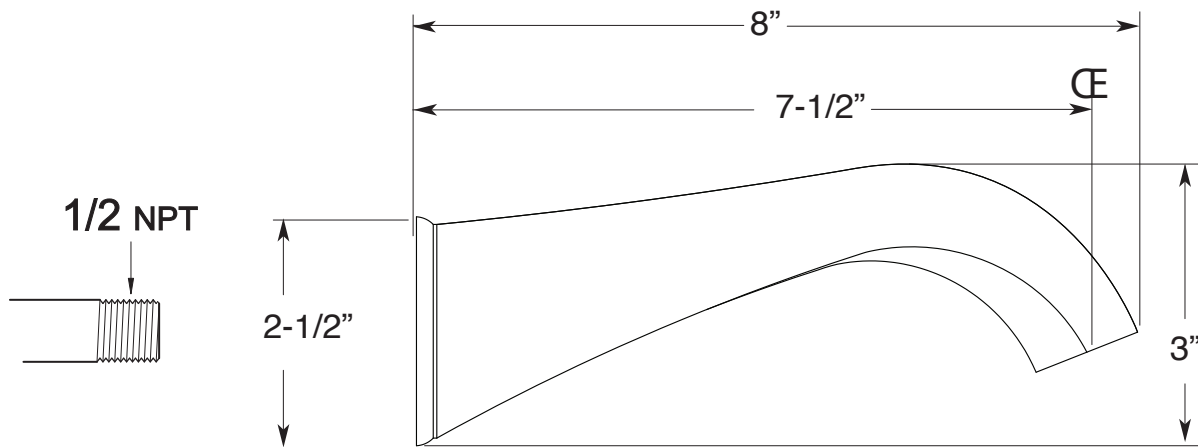

510 Wall Tub Spout

18.17.029

WALL SPOUT
P/N 18.17.029

Note: Measurements are subject to change or cancellation. No responsibility is assumed for use of superseded or voided pages.