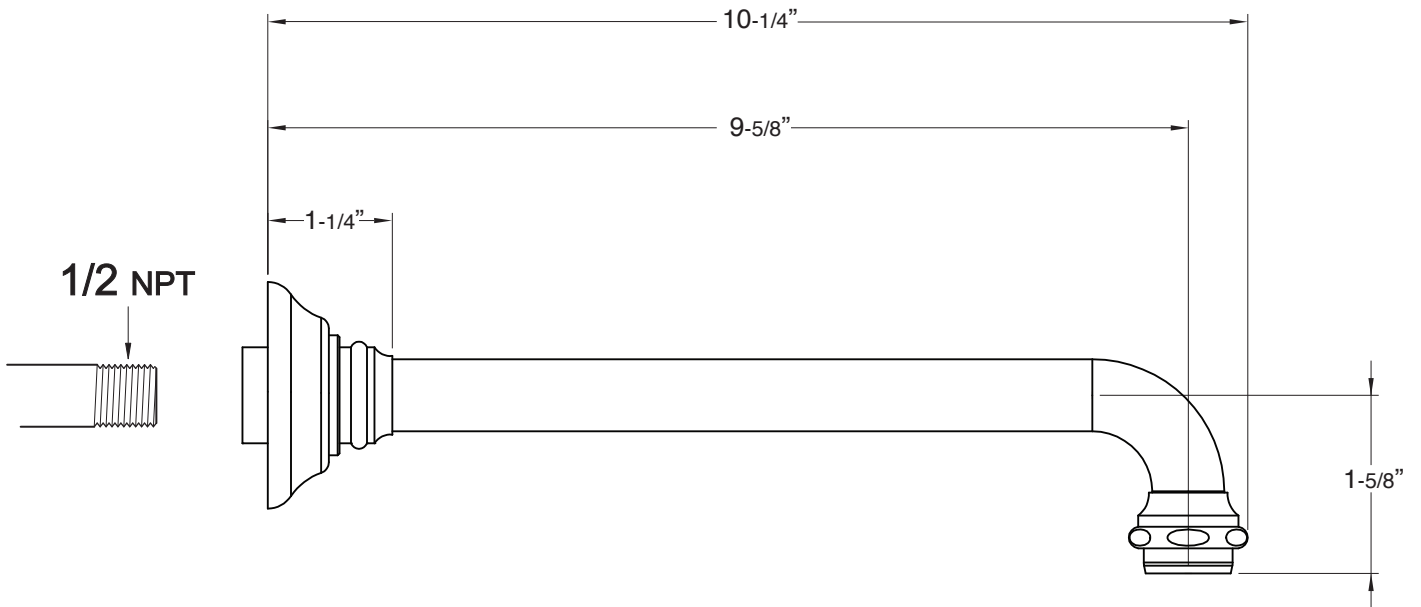

**2700 Wall Tub Spout**

18.17.030

Note: Measurements are subject to change or cancellation. No responsibility is assumed for use of superseded or voided pages.