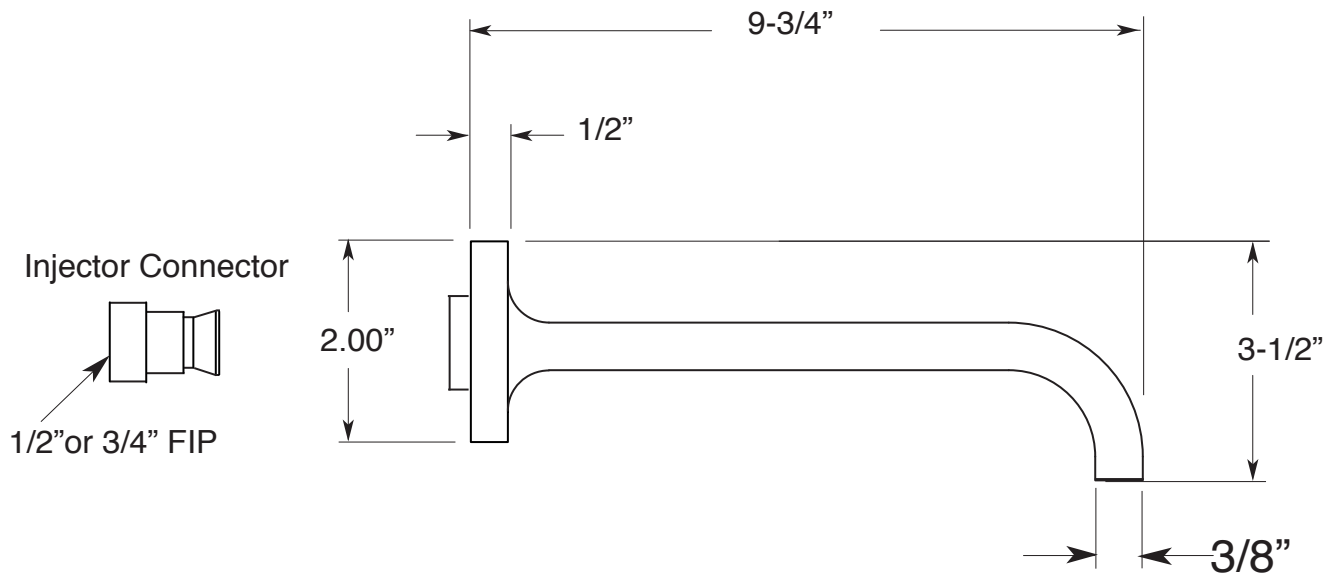

1600 Wall Tub Spout 18.17.073

Note: Measurements are subject to change or cancellation. No responsibility is assumed for use of superseded or voided pages.