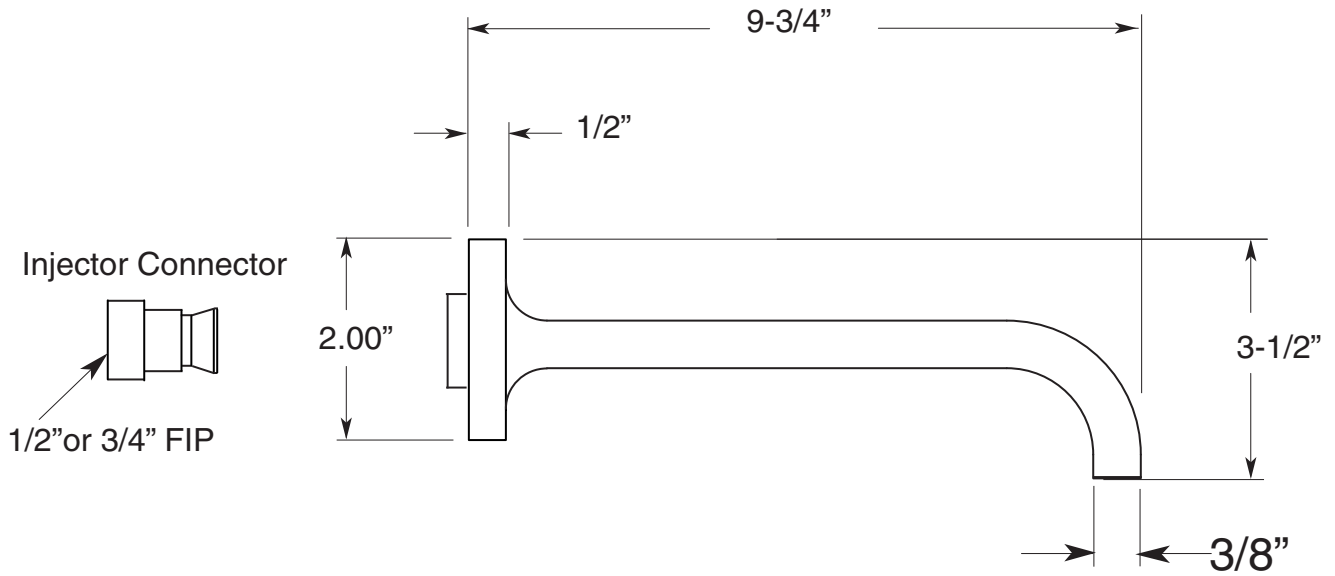

1600 Wall Tub Spout

18.17.073

Note: Measurements are subject to change or cancellation. No responsibility is assumed for use of superseded or voided pages.