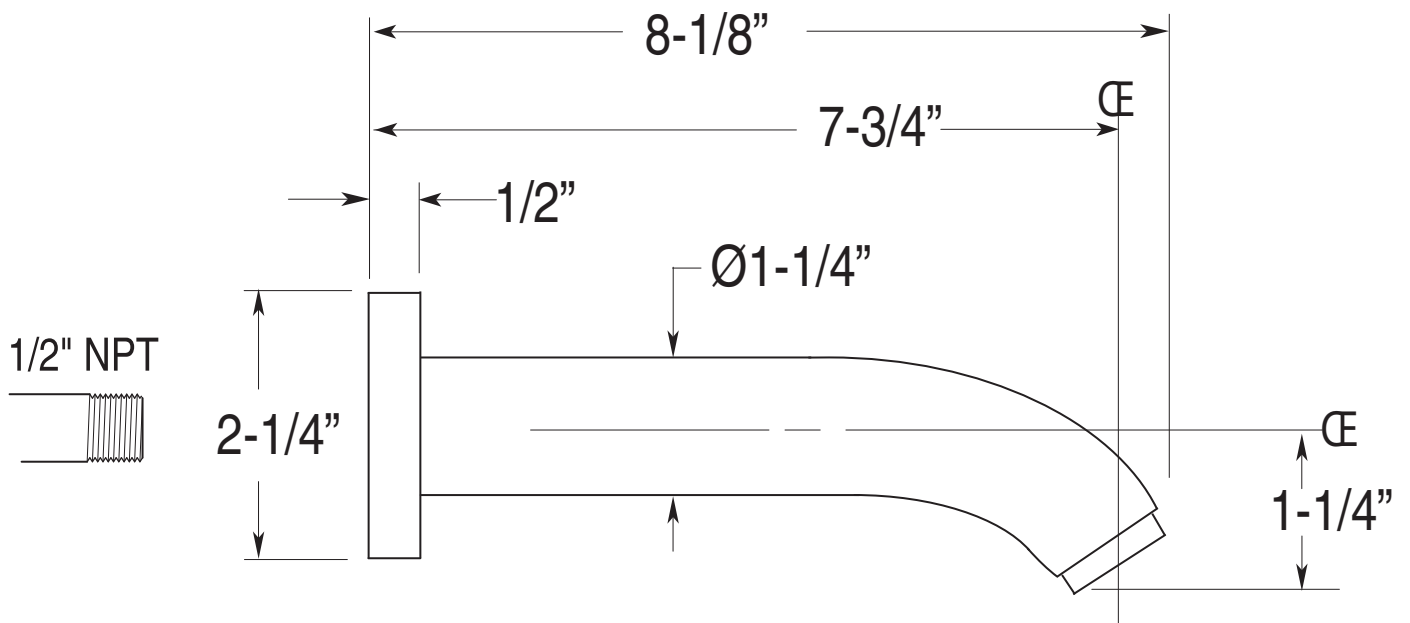

1700 Wall Tub Spout

18.17.074

1700 Wall Spout Ring
18.05.038

Note: Measurements are subject to change or cancellation. No responsibility is assumed for use of superseded or voided pages.