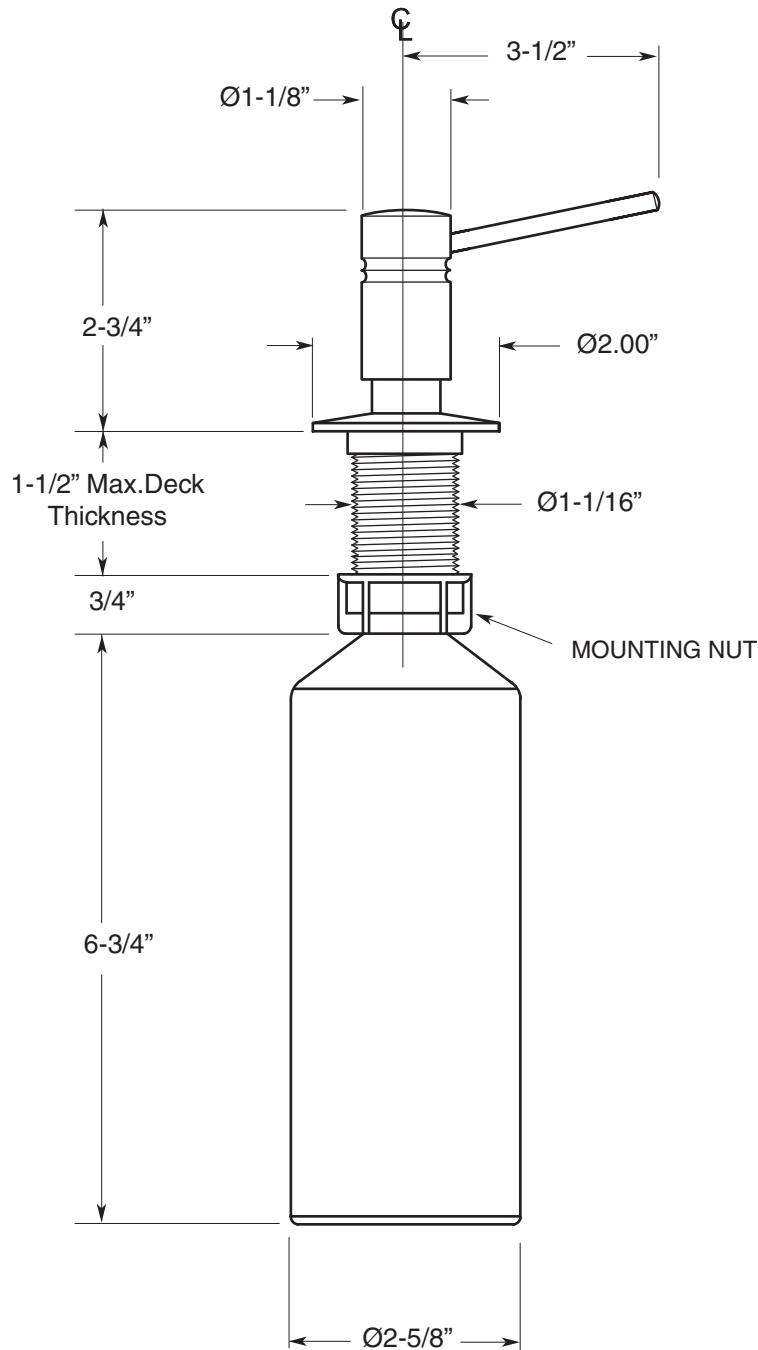

FEATURES:

- Body is brass construction with plastic bottle & deck nipple.
- Bottle holds approx. 16 fluid ounces.
- Maximum deck thickness: 1-1/2"
- 1-1/4" mounting hole required
- Available in all Sigma finishes. Warranty varies according to finish selection.

Note: Measurements are subject to change or cancellation. No responsibility is assumed for use of superseded or voided pages.