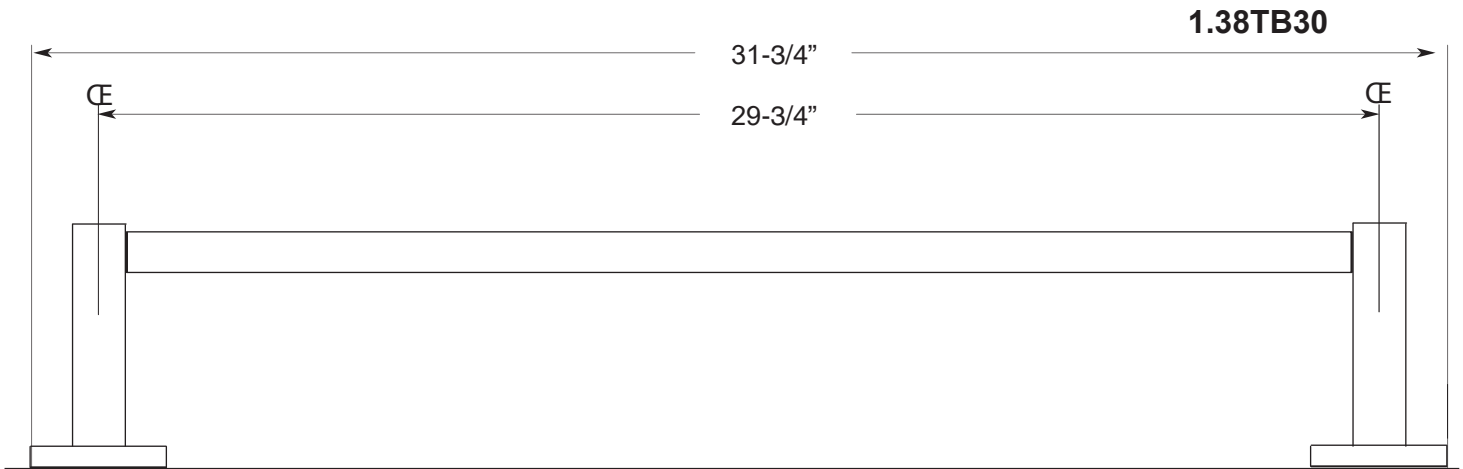

**Accessories**

Series 38 Towel Bars

FEATURES:

- All brass construction.
- Available in all Sigma finishes. Warranty varies according to finish selection.
- Mounting bracket and screws are supplied.

Note: Measurements are subject to change or cancellation. No responsibility is assumed for use of superseded or voided pages.