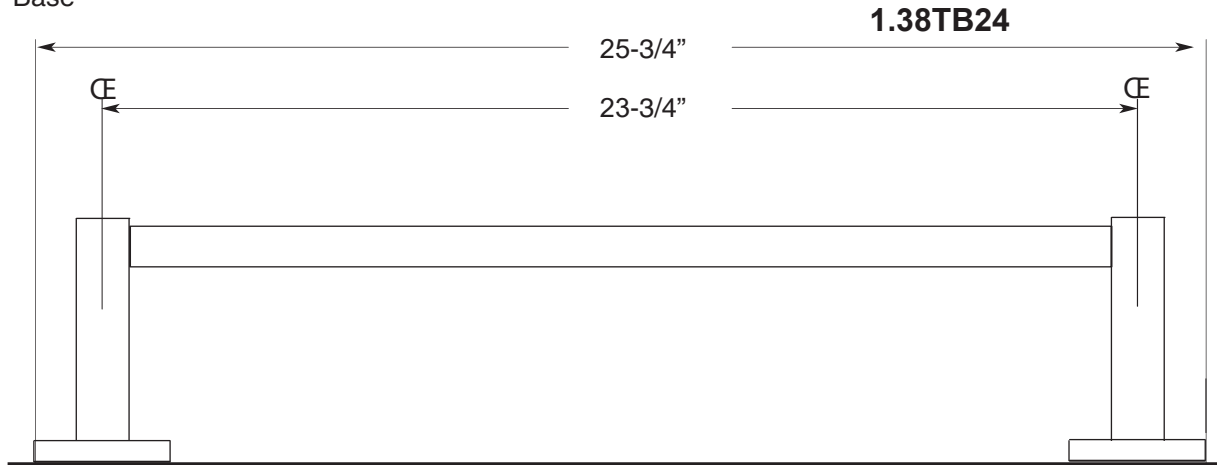

**Accessories**

Series 38 Towel Bars

FEATURES:

- All brass construction.
- Available in all Sigma finishes. Warranty varies according to finish selection.
- Mounting bracket and screws are supplied.

Note: Measurements are subject to change or cancellation. No responsibility is assumed for use of superseded or voided pages.