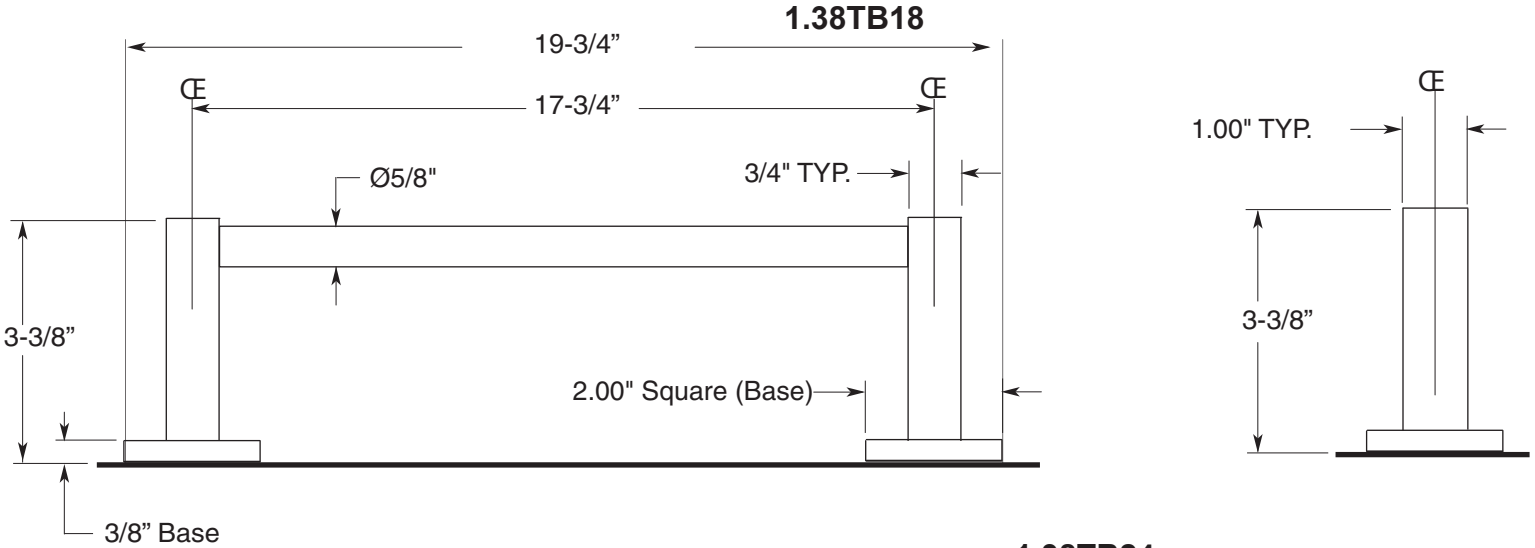

**Accessories**

Series 38 Towel Bars

FEATURES:

- All brass construction.
- Available in all Sigma finishes. Warranty varies according to finish selection.
- Mounting bracket and screws are supplied.

Note: Measurements are subject to change or cancellation. No responsibility is assumed for use of superseded or voided pages.