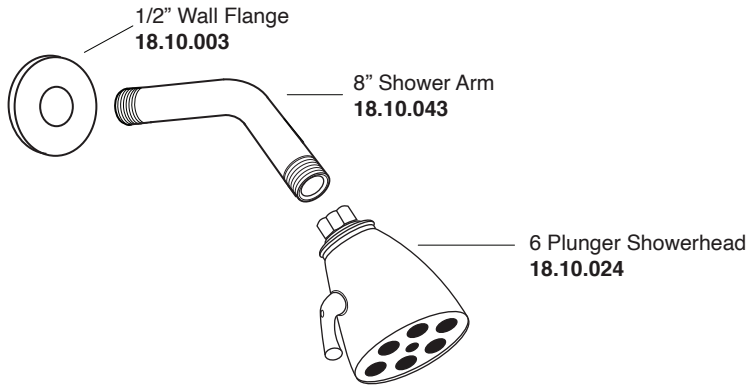

Series 810

1.316968

Pressure Balance Tub &  
Shower Set  
with Spoke Cross Handle

\* Current valve in use:  
Circa 4/2014 - present  
Contact Customer Service  
for Older Versions

\*\* For additional information on  
cartridges or extension kits,  
see 'Rough Valving' section  
in current catalog.

Pressure Balance Tub &  
Shower Valve\*  
**18.30.062**