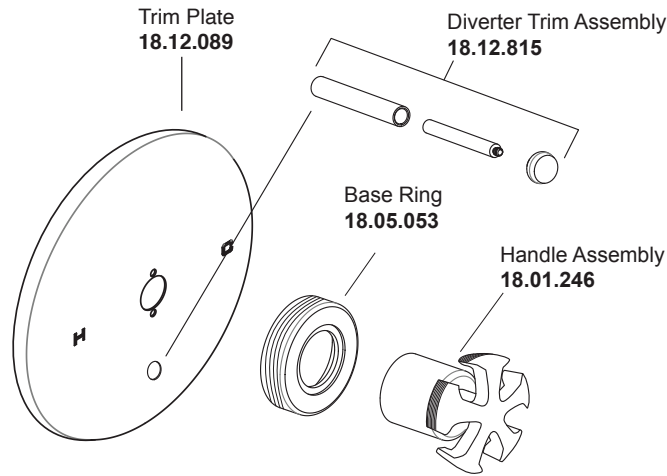

Series 810

1.316968

Pressure Balance Tub &  
Shower Set  
with Spoke Cross Handle

\* Current valve in use:  
Circa 4/2014 - present  
Contact Customer Service  
for Older Versions

\*\* For additional information on  
cartridges or extension kits,  
see 'Rough Valving' section  
in current catalog.

Pressure Balance Tub &  
Shower Valve\*  
**18.30.062**