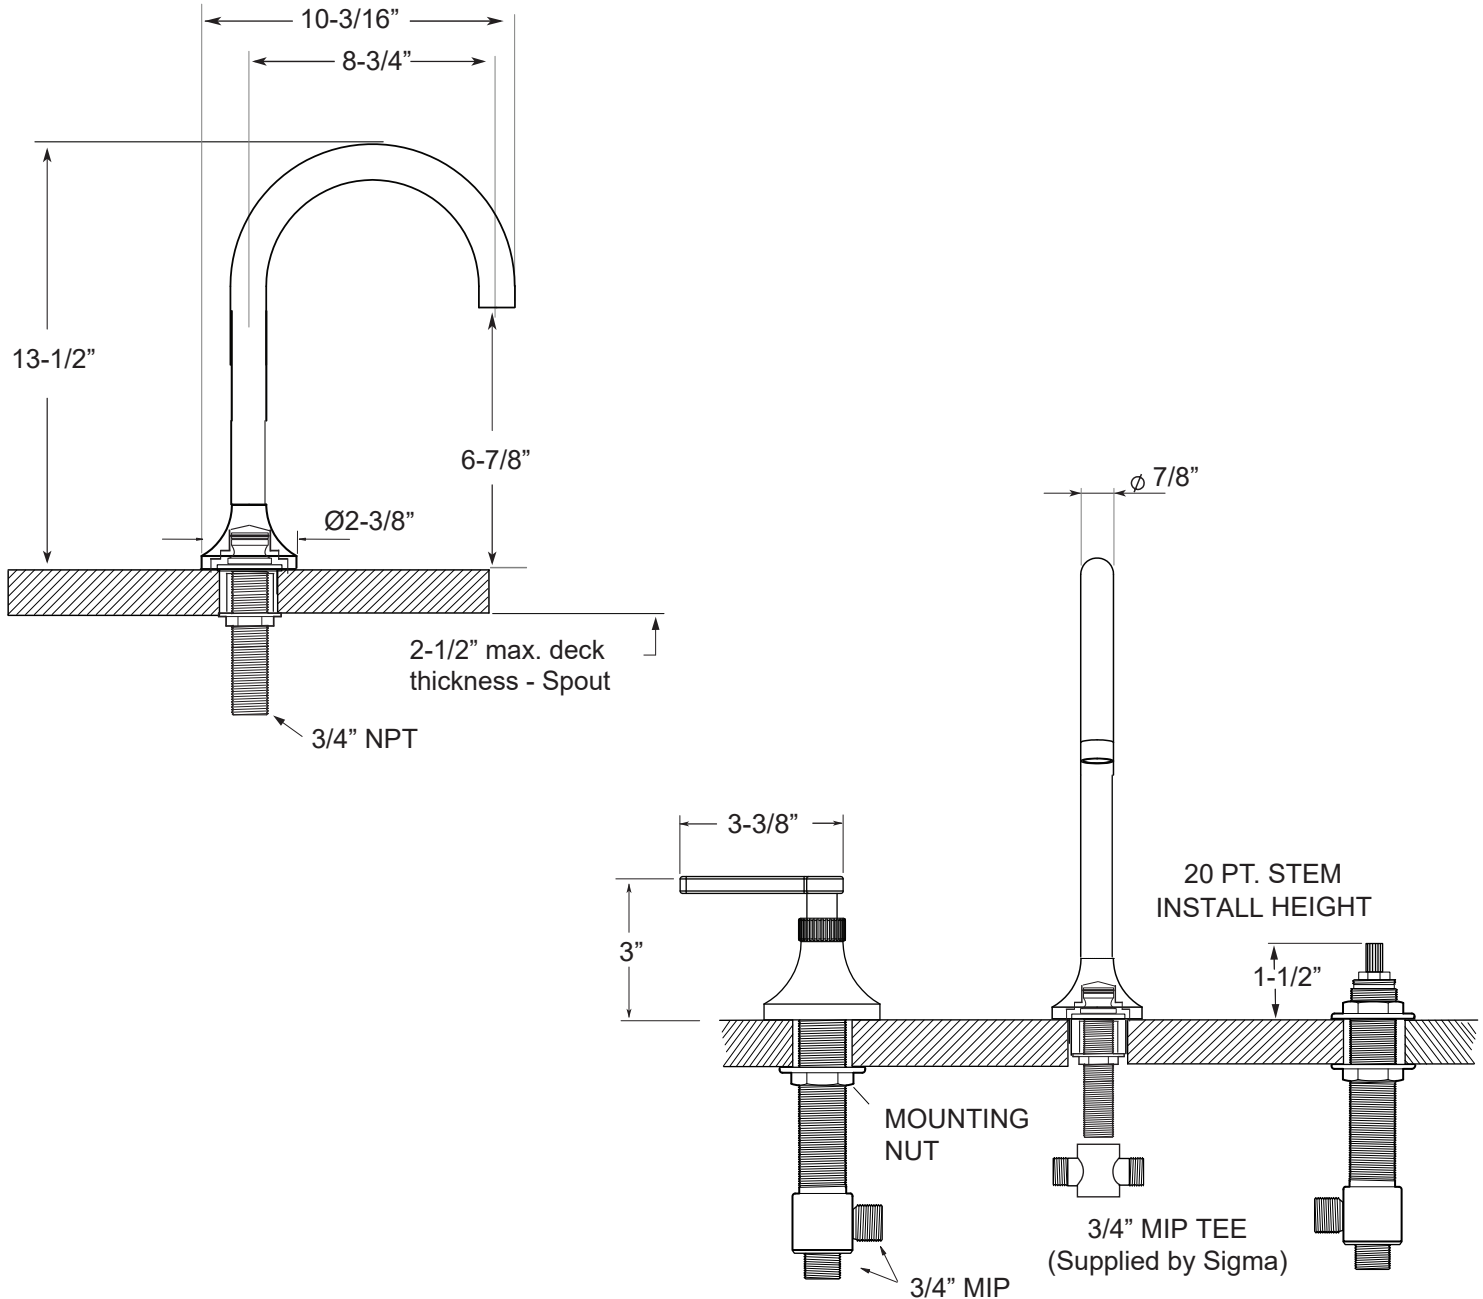

## FEATURES:

- All brass construction.
- 3/4" valve bodies with 20 PT. 1/4-turn ceramic disc cartridge.
  - 18.30.010 Cold, 18.30.011 Hot
- Available in all finishes. Warranty varies according to finish.

## 110 Series 3-Hole Roman Tub Set with Stella Handle

**1.110777**

1.110777T - Trim Only

78.30.406 - Rough Kit

Note: Measurements are subject to change or cancellation. No responsibility is assumed for use of superseded or voided pages.