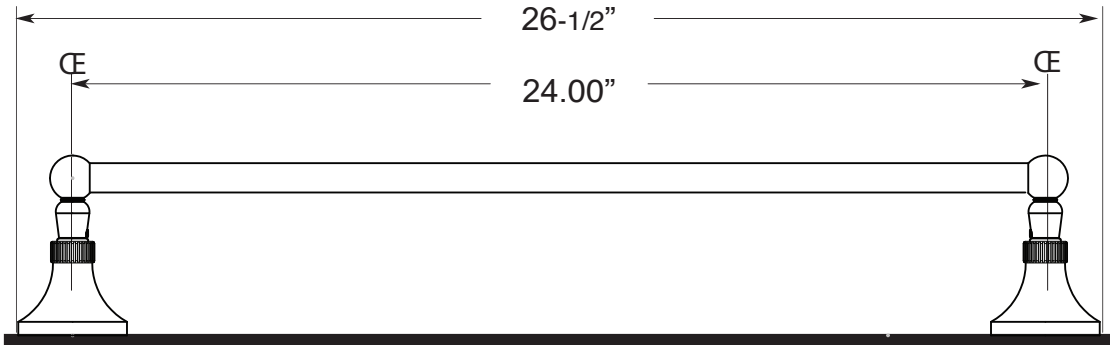

FEATURES:

- All brass construction.
- Available in all Sigma finishes. Warranty varies according to finish selection.
- Mounting brackets and screws are supplied.

Accessories

Series 11 Towel Bars

1.11TB18

1.11TB24

1.11TB30

Note: Measurements are subject to change or cancellation. No responsibility is assumed for use of superseded or voided pages.