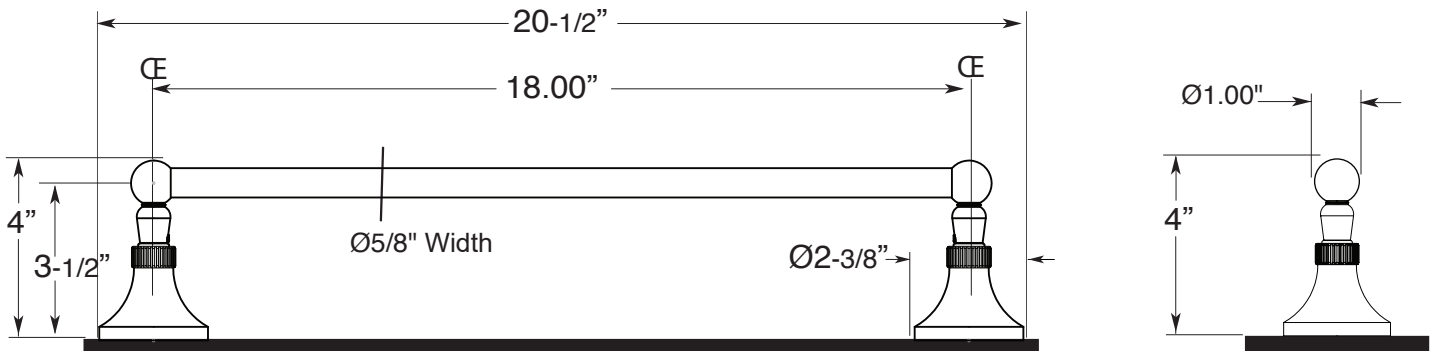

FEATURES:

- All brass construction.
- Available in all Sigma finishes. Warranty varies according to finish selection.
- Mounting brackets and screws are supplied.

Accessories

Series 11 Towel Bars

1.11TB18

1.11TB24

1.11TB30

Note: Measurements are subject to change or cancellation. No responsibility is assumed for use of superseded or voided pages.