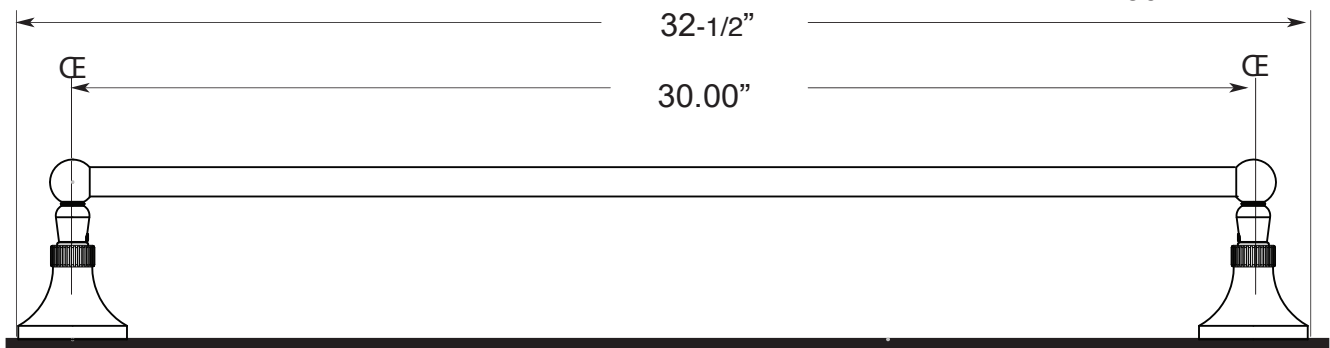

FEATURES:

- All brass construction.
- Available in all Sigma finishes. Warranty varies according to finish selection.
- Mounting brackets and screws are supplied.

Accessories

Series 11 Towel Bars

1.11TB18

1.11TB24

1.11TB30

Note: Measurements are subject to change or cancellation. No responsibility is assumed for use of superseded or voided pages.