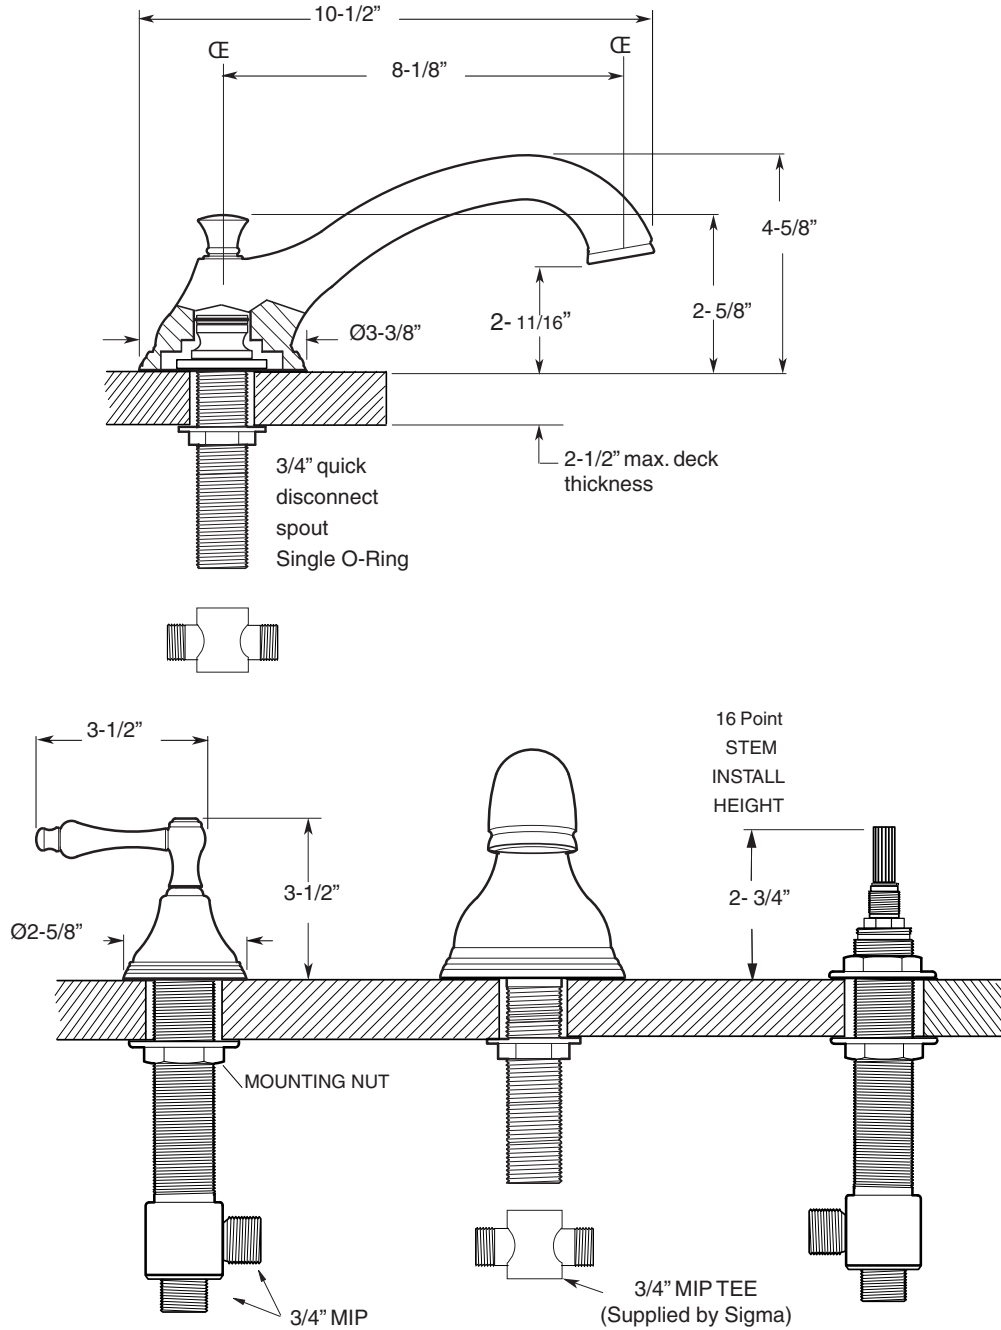

FEATURES:

- All brass construction.
- 3/4" valve bodies with 16 PT. 1/4-turn ceramic disc cartridge.
  - 18.30.017 Cold, 18.30.018 Hot
- Available in all finishes. Warranty varies according to finish.

## 400 Series 3-Hole Roman Tub Set with Lexington Handle

**1.400377**

1.400377T - Trim Only

18.30.006 - Rough Kit

**NOTE:** Spout and valves install through 1-1/4" diameter holes.  
Plumber to provide 3/4" supply lines to valves

Note: Measurements are subject to change or cancellation. No responsibility is assumed for use of superseded or voided pages.