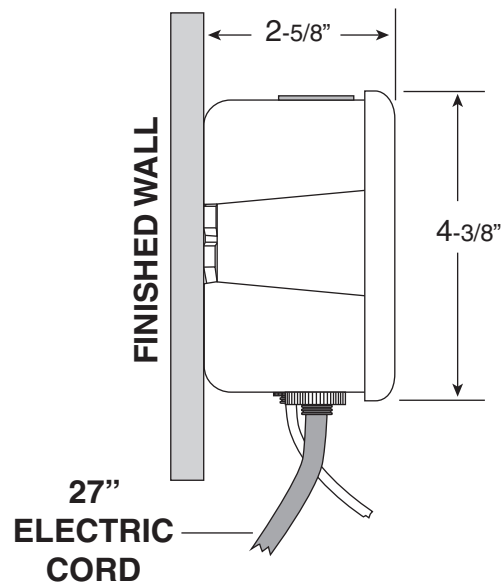

FEATURES:

- Air Activated Switch Button
- Disposal with Controller
- Includes 6' of Air Tubing

SPECIFICATIONS
Air Activated Switch
Button for Disposal
with Controller

18.37.018

PLASTIC TUBING
6 FEET IN LENGTH

Note: Measurements are subject to change or cancellation. No responsibility is assumed for use of superseded or voided pages.