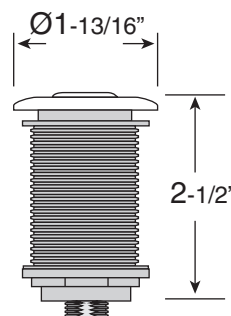

FEATURES:

- Air Activated Switch Button
- Disposal with Controller
- Includes 6' of Air Tubing

SPECIFICATIONS
Air Activated Switch
Button for Disposal
with Controller

18.37.018

PLASTIC TUBING
6 FEET IN LENGTH

Note: Measurements are subject to change or cancellation. No responsibility is assumed for use of superseded or voided pages.