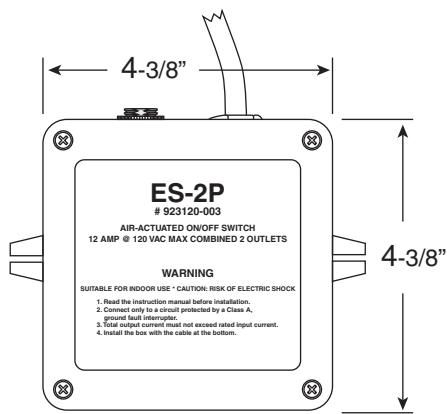

FEATURES:

- Air Activated Switch Button
- Disposal with Controller
- Includes 6' of Air Tubing

SPECIFICATIONS
Air Activated Switch
Button for Disposal
with Controller

18.37.018

PLASTIC TUBING
6 FEET IN LENGTH

Note: Measurements are subject to change or cancellation. No responsibility is assumed for use of superseded or voided pages.