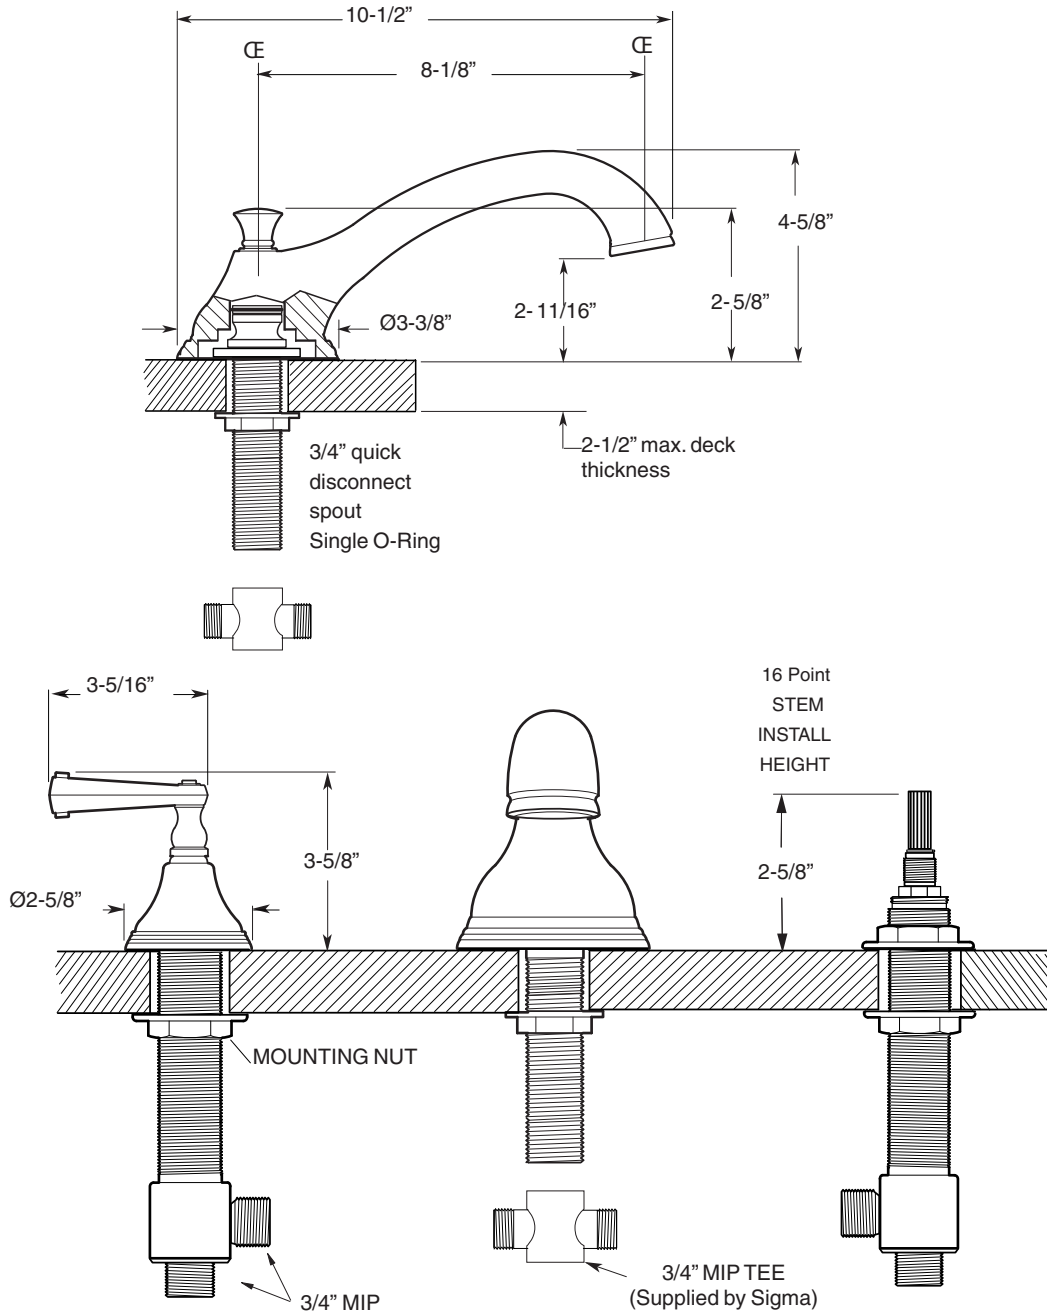

FEATURES:

- All brass construction.
- 3/4" valve bodies with 16 PT. 1/4-turn ceramic disc cartridge.
 - 18.30.017 Cold, 18.30.018 Hot
- Available in all finishes. Warranty varies according to finish.:

400 Series 3-Hole Roman Tub Set with Charlotte Handle

1.400477

1.400477T - Trim Only

18.30.006 - Rough Kit

NOTE: Spout and valves install through 1-1/4" diameter holes.
Plumber to provide 3/4" supply lines to valves

Note: Measurements are subject to change or cancellation. No responsibility is assumed for use of superseded or voided pages.