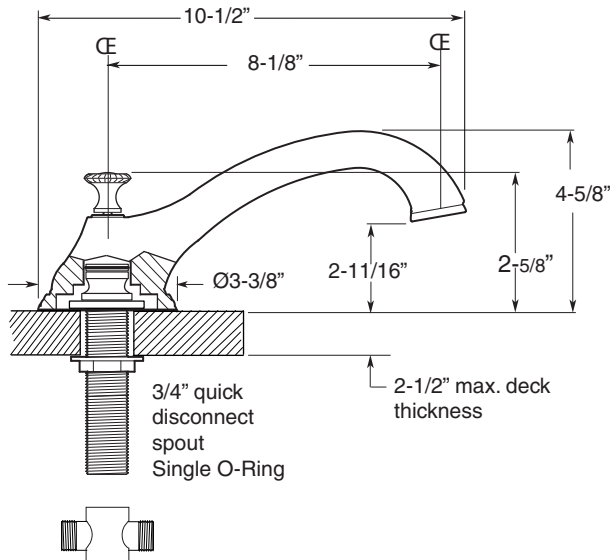

FEATURES:

- All brass construction.
- 3/4" valve bodies with 16 PT. 1/4-turn ceramic disc cartridge.
 - 18.30.017 Cold, 18.30.018 Hot
- Available in all finishes. Warranty varies according to finish.

400 Series 3-Hole Roman Tub Set with Charlotte Elite Handle

1.400577

1.400577T - Trim Only

18.30.006 - Rough Kit

NOTE: Spout and valves install through 1-1/4" diameter holes.
Plumber to provide 3/4" supply lines to valves