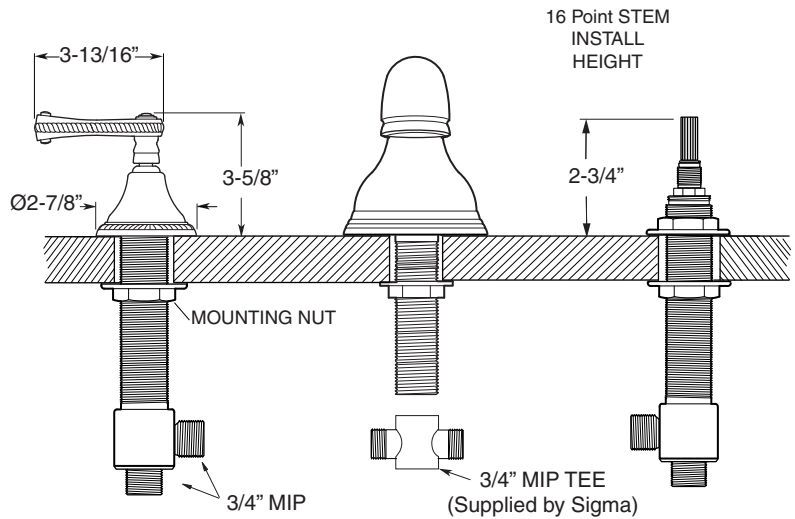

FEATURES:

- All brass construction.
- 3/4" valve bodies with 16 PT. 1/4-turn ceramic disc cartridge.
 - 18.30.017 Cold, 18.30.018 Hot
- Available in all finishes. Warranty varies according to finish.

400 Series 3-Hole Roman Tub Set with Charlotte Elite Handle

1.400577

1.400577T - Trim Only

18.30.006 - Rough Kit

NOTE: Spout and valves install through 1-1/4" diameter holes.
Plumber to provide 3/4" supply lines to valves