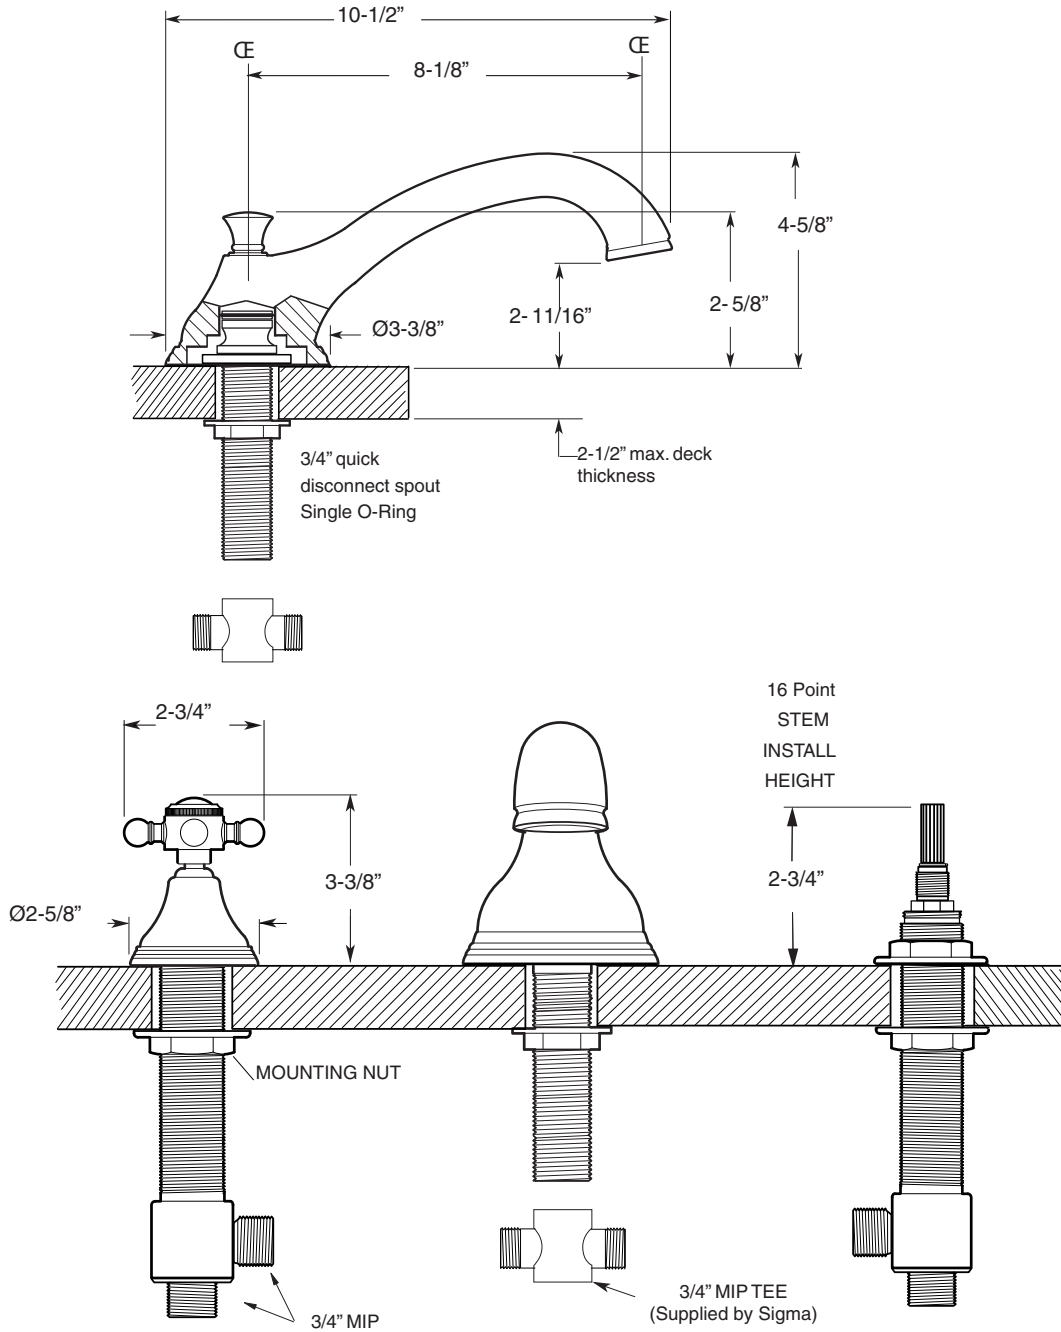

FEATURES:

- All brass construction.
- 3/4" valve bodies with 16 PT. 1/4-turn ceramic disc cartridge.
 - 18.30.017 Cold, 18.30.018 Hot
- Available in all finishes. Warranty varies according to finish.

400 Series 3-Hole Roman Tub Set with Portsmouth Handle

1.400677

1.400677T - Trim Only

18.30.006 - Rough Kit

NOTE: Spout and valves install through 1-1/4" diameter holes.
Plumber to provide 3/4" supply lines to valves

Note: Measurements are subject to change or cancellation. No responsibility is assumed for use of superseded or voided pages.