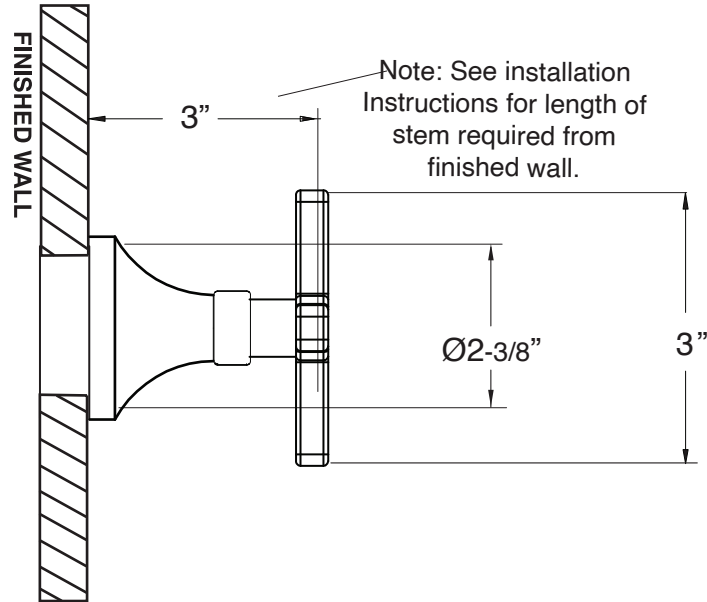

Trim for Wall Valve

Trim Only

Capella X

1.009887T

Trim used with the following Valves:

For this Euro Style 20pt handle and trim, use with the following valves:

- 78.30.020 - 1/2" Volume Control - 20 pt.....Replacement cartridge: 18.30.036
- 78.30.023 - 1/2" Volume Control - 20 pt.....Replacement cartridge: 18.30.011
- 78.30.255 - 3 port In-wall Diverter - 20 pt.....Replacement cartridge: 18.30.259
- 78.30.253 - 4 port In-wall Diverter - 20 pt.....Replacement cartridge: 18.30.257