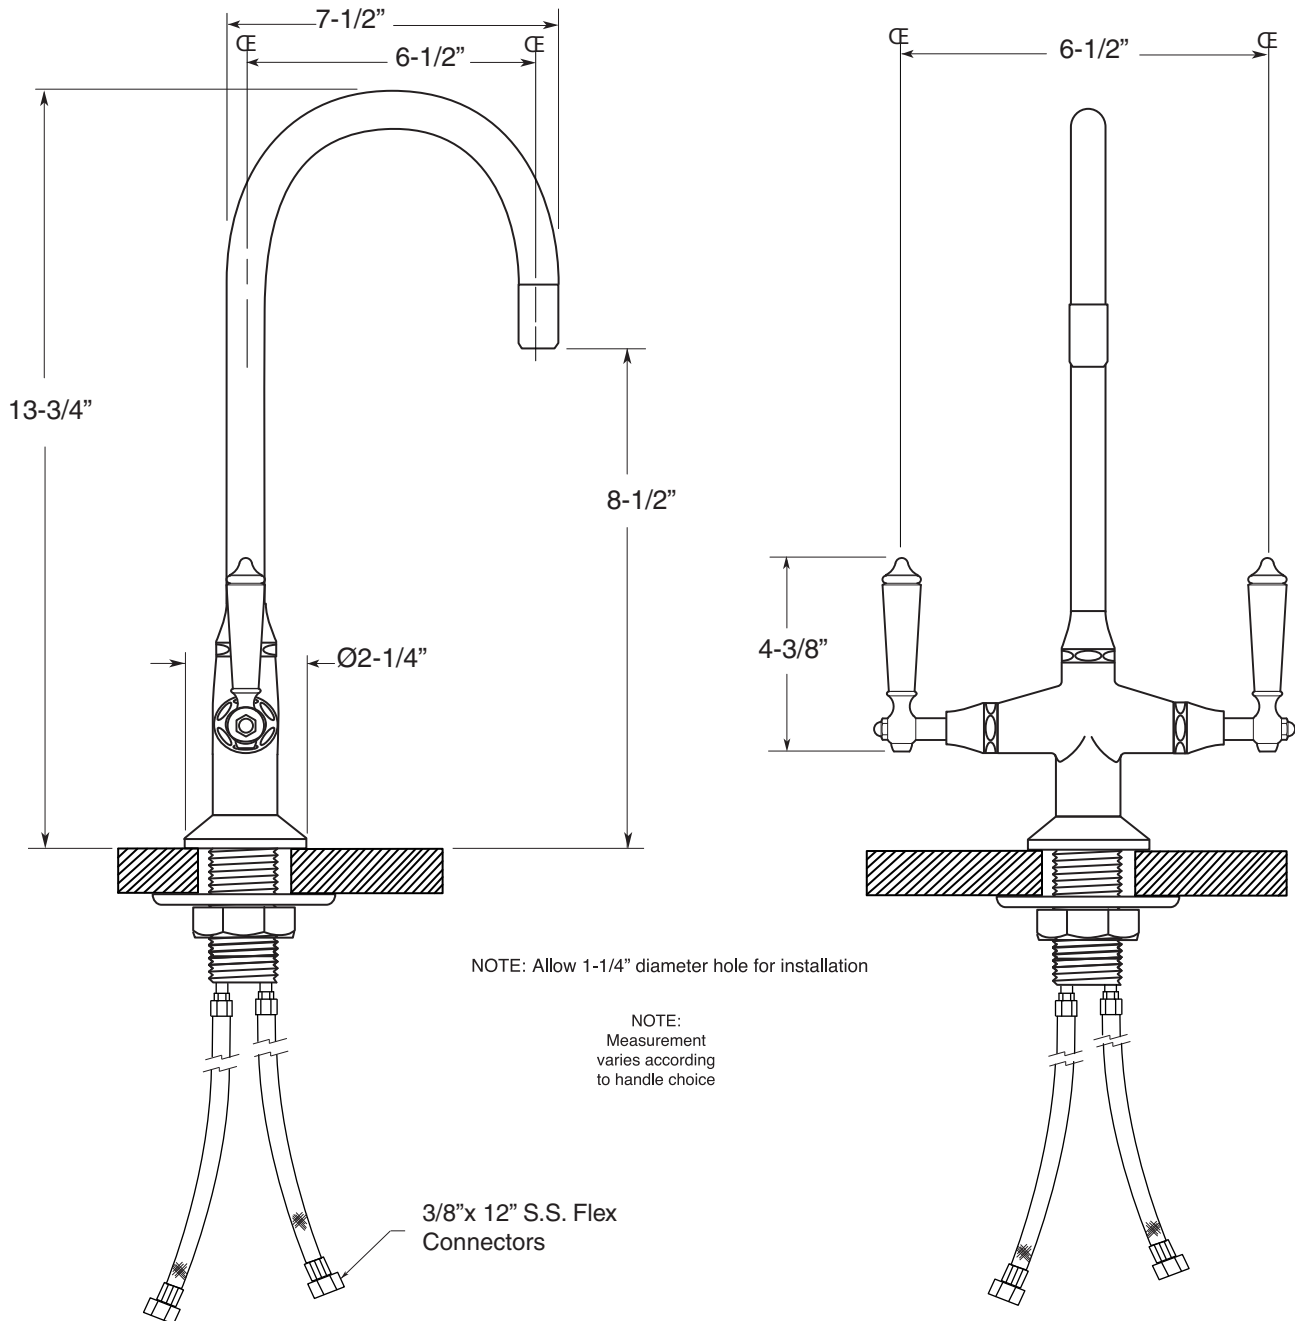

FEATURES:

- All brass construction
- Available in all Sigma finishes
- Concealed aerator requires special supplied removal key
- 12" Stainless steel flex lines are supplied
- Maximum deck thickness: 1-3/4"
- Replacement cartridge: 18.30.029 - cold, 18.30.030 - hot

Single Hole T-Body
Swivel Spout Bar Faucet
Monte Carlo Handle
1.025911

Note: Measurements are subject to change or cancellation. No responsibility is assumed for use of superseded or voided pages.