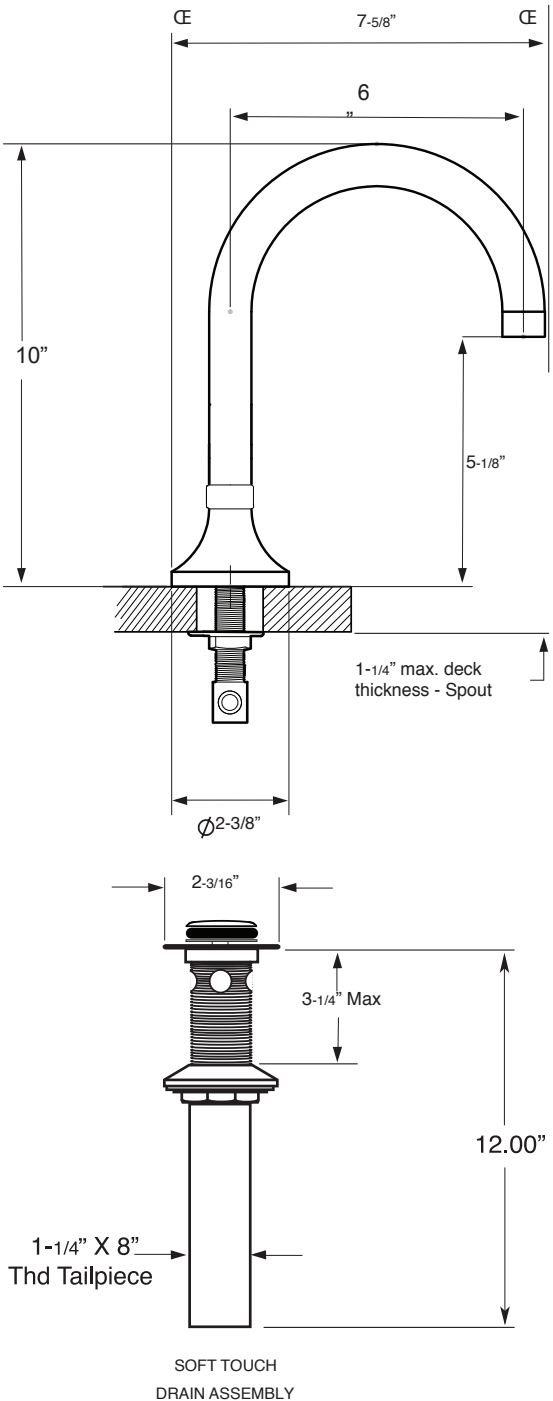

**FEATURES:**

- All brass construction. Flexible hoses designed to be installed on 8" to 16" centers. Includes soft touch drain assembly. P/N 18.11.052
- 20 PT. 1/4-turn ceramic disc valve cartridge.
- Available in all finishes. Warranty varies according to finish selection.
- Standard aerator is limited to 1.2 gpm.

**120 Series Widespread  
Lavatory Set with  
Capella X Handle**

**1.129808**

NOTE: Spout and valves install through 1-1/4" diameter holes

Note: Measurements are subject to change or cancellation. No responsibility is assumed for use of superseded or voided pages.