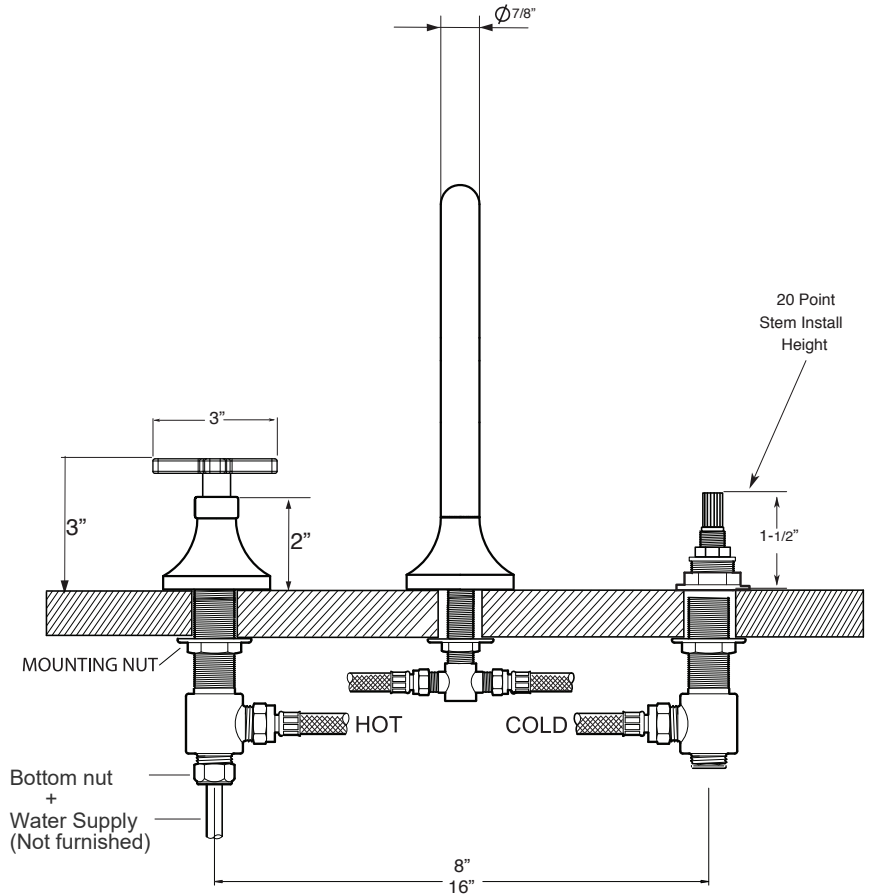

**FEATURES:**

- All brass construction. Flexible hoses designed to be installed on 8" to 16" centers. Includes soft touch drain assembly. P/N 18.11.052
- 20 PT. 1/4-turn ceramic disc valve cartridge.
- Available in all finishes. Warranty varies according to finish selection.
- Standard aerator is limited to 1.2 gpm.

**120 Series Widespread  
Lavatory Set with  
Capella X Handle**

**1.129808**

NOTE: Spout and valves install through 1-1/4" diameter holes

Note: Measurements are subject to change or cancellation. No responsibility is assumed for use of superseded or voided pages.