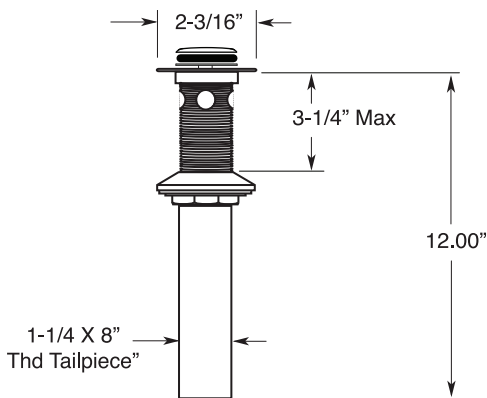

**FEATURES:**

- All brass construction. Flexible hoses designed to be installed on 8" to 16" centers. Includes soft touch drain assembly. P/N 18.11.052
- Lever style handles with inside screw attachment.
- 20 PT. 1/4-turn ceramic disc valve cartridge.
- Available in all finishes. Warranty varies according to finish selection.
- Standard aerator is limited to 1.2 gpm.

Series 810

1.816808

Widespread Lav Set  
with Piston Lever Handle

SOFT TOUCH  
DRAIN ASSEMBLY  
P/N 18.11.052

DISCONTINUED

NOTE: Spout and valves install through 1-1/4" diameter holes