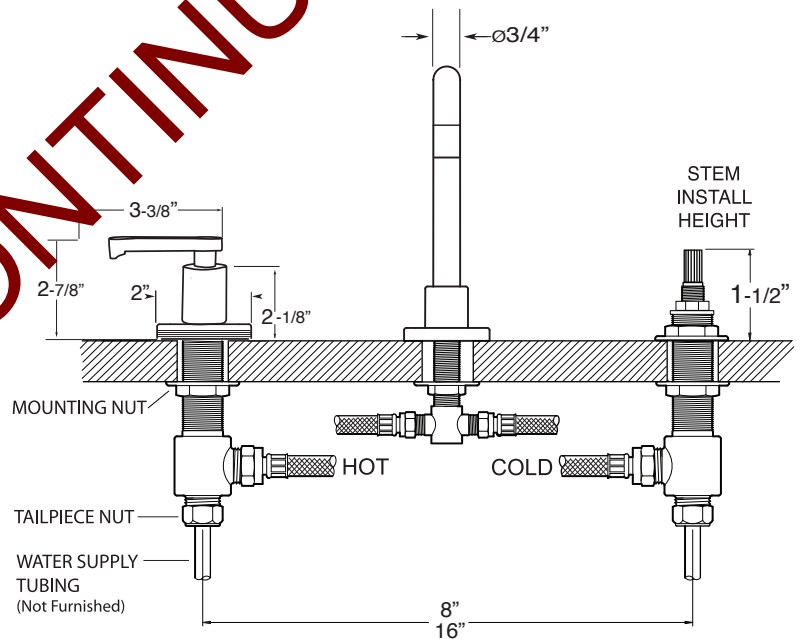

**FEATURES:**

- All brass construction. Flexible hoses designed to be installed on 8" to 16" centers. Includes soft touch drain assembly. P/N 18.11.052
- Lever style handles with inside screw attachment.
- 20 PT. 1/4-turn ceramic disc valve cartridge.
- Available in all finishes. Warranty varies according to finish selection.
- Standard aerator is limited to 1.2 gpm.

Series 810

1.816808

Widespread Lav Set  
with Piston Lever Handle

SOFT TOUCH  
DRAIN ASSEMBLY  
P/N 18.11.052

DISCONTINUED

NOTE: Spout and valves install through 1-1/4" diameter holes