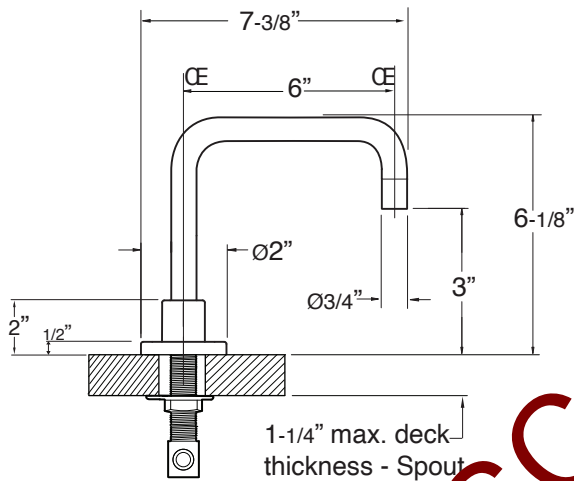

**FEATURES:**

- All brass construction. Flexible hoses designed to be installed on 8" to 16" centers. Includes soft touch drain assembly. P/N 18.11.052
- Lever style handles with inside screw attachment.
- 20 PT. 1/4-turn ceramic disc valve cartridge.
- Available in all finishes. Warranty varies according to finish selection.
- Standard aerator is limited to 1.2 gpm.

Series 810

1.816808

Widespread Lav Set  
with Piston Lever Handle

SOFT TOUCH  
DRAIN ASSEMBLY  
P/N 18.11.052

DISCONTINUED

NOTE: Spout and valves install through 1-1/4" diameter holes