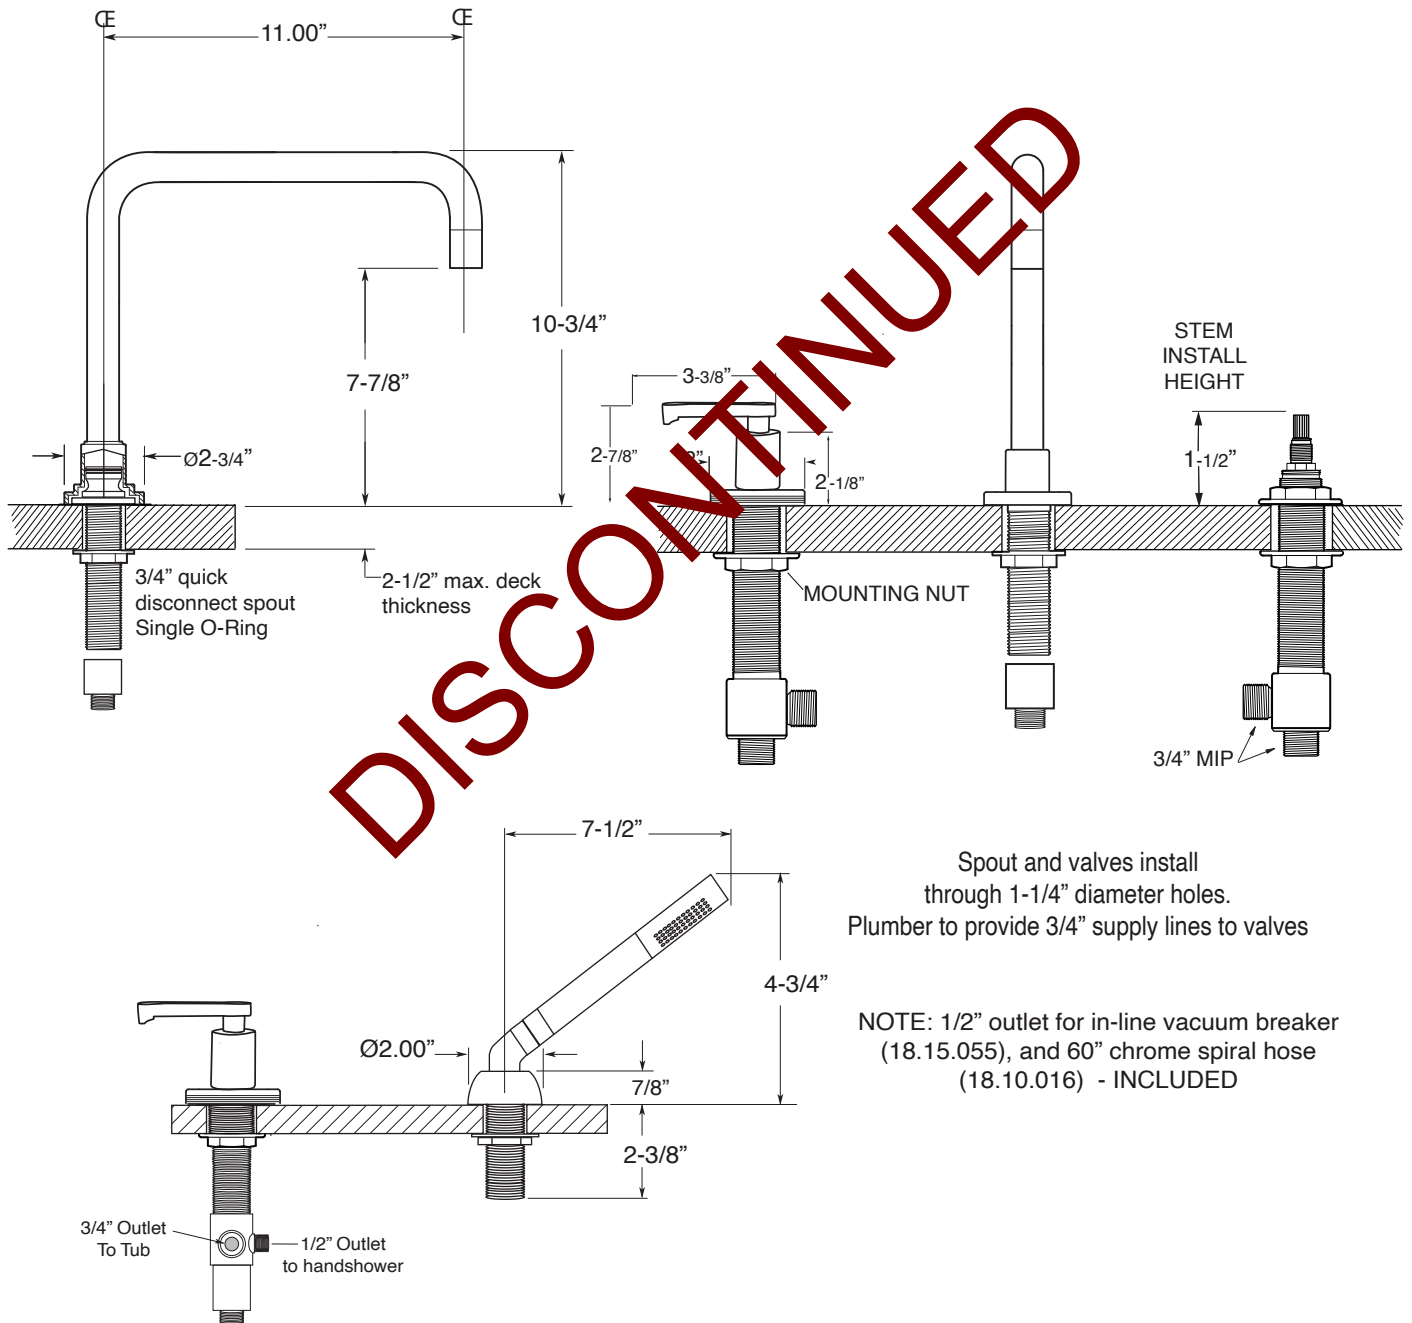

FEATURES:

- All brass construction.
- Lever style handles with inside screw attachment.
- 3/4" valve bodies with 20 pt. 1/4-turn ceramic disc cartridge.
- Available in all finishes. Warranty varies according to finish.

Series 810

1.816893

**Roman Tub Set with Deckmount
Handshower and Diverter
with Piston Lever Handle**

Spout and valves install through 1-1/4" diameter holes.
Plumber to provide 3/4" supply lines to valves

NOTE: 1/2" outlet for in-line vacuum breaker (18.15.055), and 60" chrome spiral hose (18.10.016) - INCLUDED