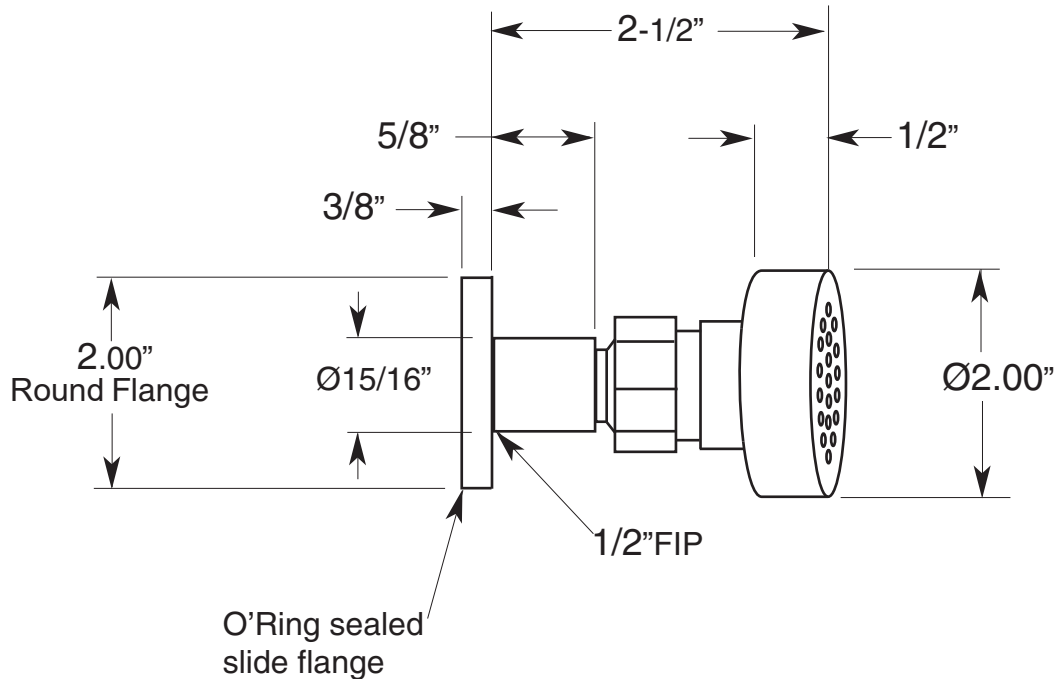

FEATURES:

- All brass construction
- 1/2" female connection
- Swivel ball-and-socket joint
- Flexible spray nozzles allow for easy removal of hard water build-up
- 1.8 gpm flow restricter installed
- Available in all Sigma finishes

Specifications

Bodyspray

Round Body Spray
with Round Flange

(Easy Clean Jets)

18.10.123

Note: Measurements are subject to change or cancellation. No responsibility is assumed for use of superseded or voided pages.