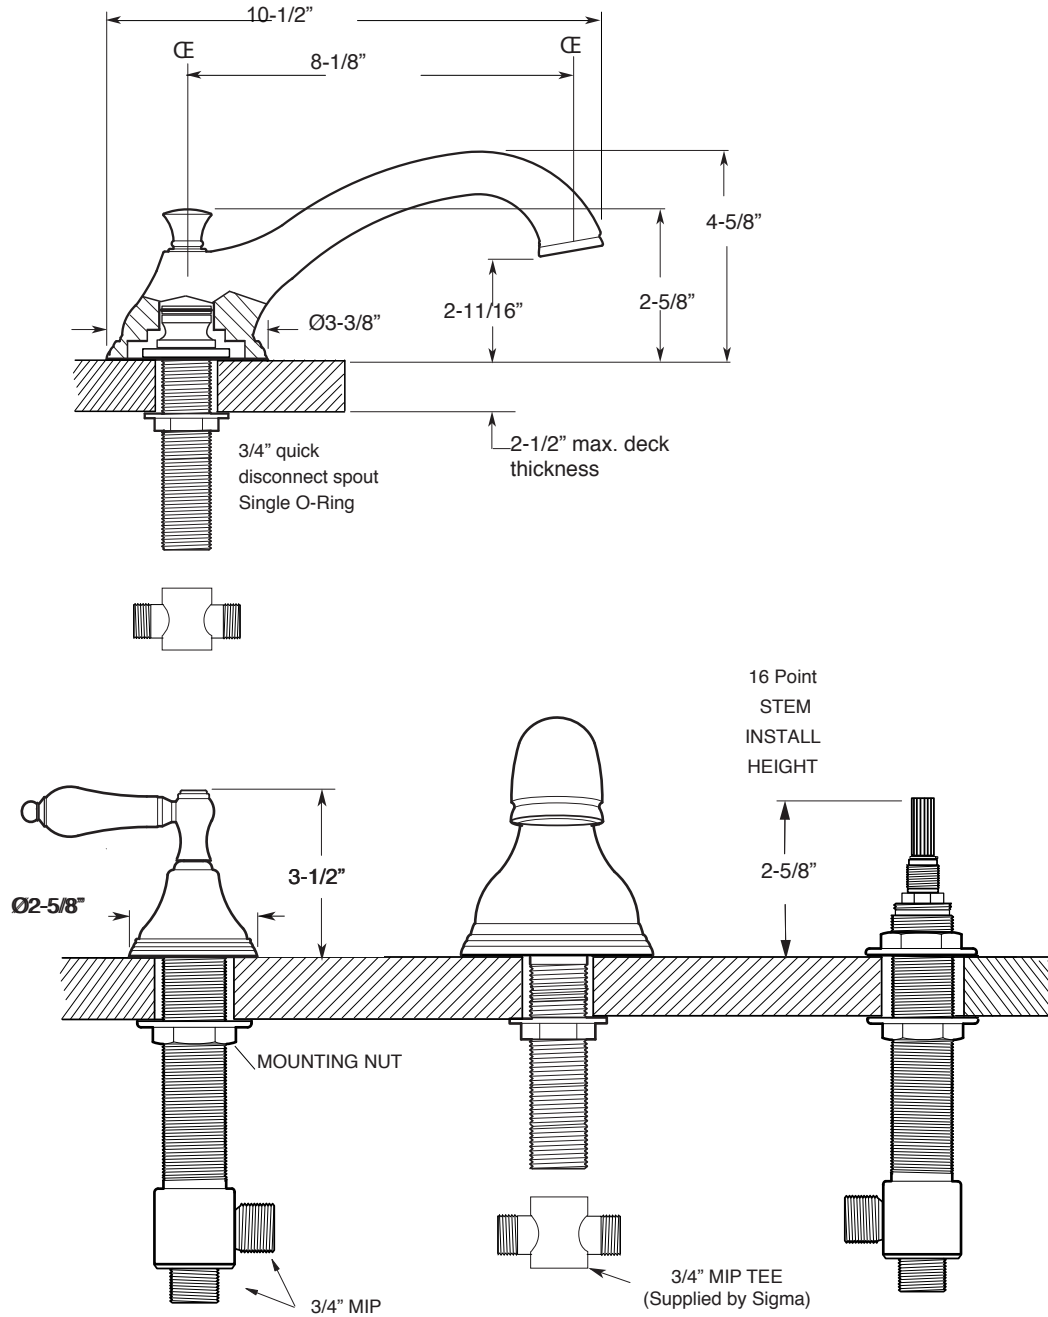

FEATURES:

- All brass construction.
- 3/4" valve bodies with 16 PT. 1/4-turn ceramic disc cartridge.
 - 18.30.017 Cold, 18.30.018 Hot
- Available in all finishes. Warranty varies according to finish.

400 Series 3-Hole Roman Tub Set with New Hampton Handle

1.404377

1.404377T - Trim Only

18.30.006 - Rough Kit

NOTE: Spout and valves install through 1-1/4" diameter holes.
Plumber to provide 3/4" supply lines to valves

Note: Measurements are subject to change or cancellation. No responsibility is assumed for use of superseded or voided pages.