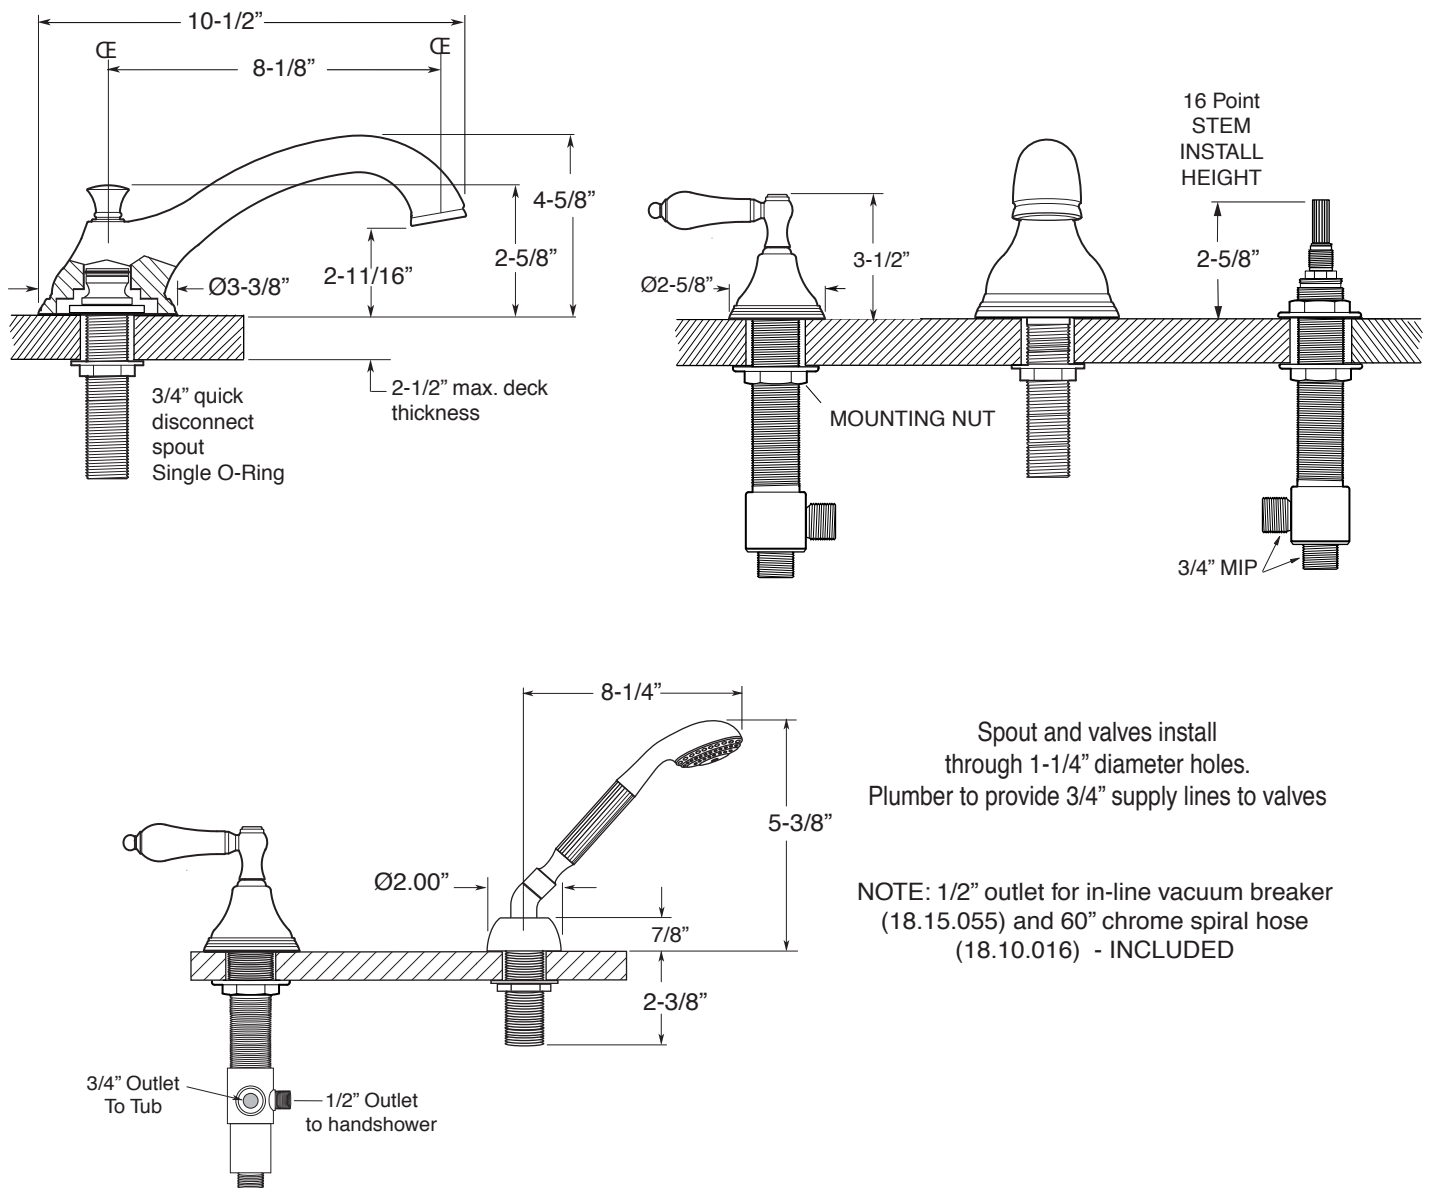

FEATURES:

- All brass construction.
- 3/4" valve bodies with 16 PT. 1/4-turn ceramic disc cartridge.
 - Cold Cartridge 18.30.017, Hot Cartridge 18.30.018
- Available in all finishes. Warranty varies according to finish.

SPECIFICATIONS

400 Series 5-Hole Roman Tub Set with New Hampton Handles

1.404393

1.404393T - Trim Only

18.30.134 - Rough Kit

Spout and valves install through 1-1/4" diameter holes.
Plumber to provide 3/4" supply lines to valves

NOTE: 1/2" outlet for in-line vacuum breaker (18.15.055) and 60" chrome spiral hose (18.10.016) - INCLUDED