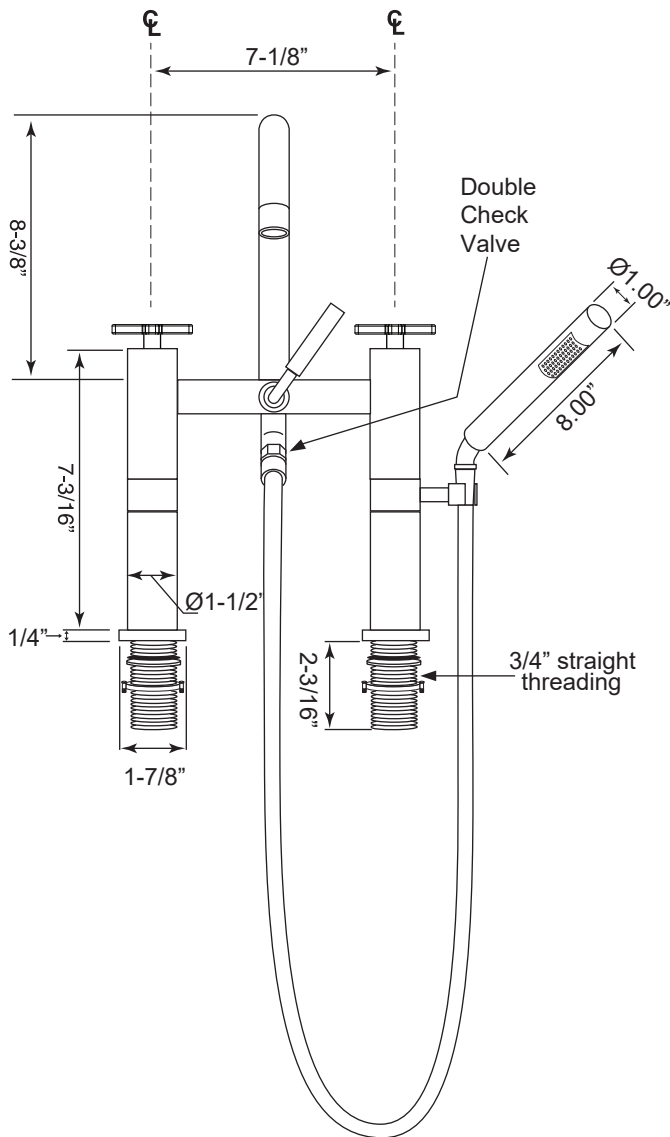

FEATURES:

- All brass construction.
- Available in all Sigma finishes
- Replacement cartridges
18.30.010 - COLD / 18.30.011 - HOT
- Flow rate 7.5 gpm / 45 psi

Contemporary Deckmount Tub Filler with Handshower and Capella X Handles

1.0098510

Note: Measurements are subject to change or cancellation. No responsibility is assumed for use of superseded or voided pages.