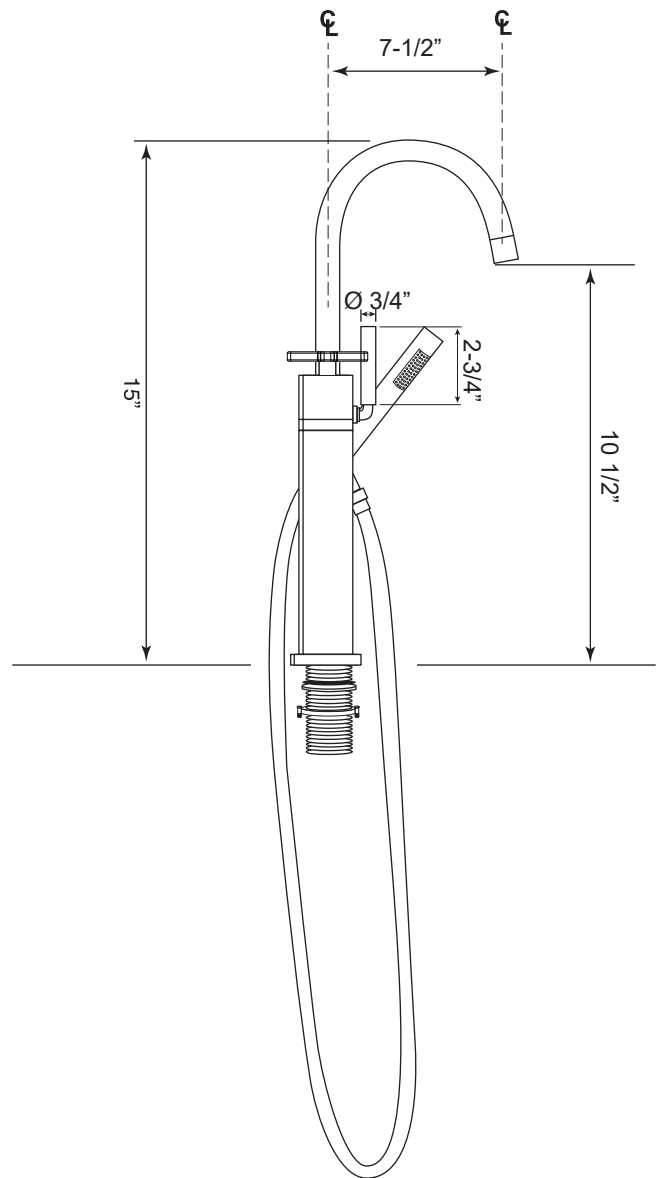

FEATURES:

- All brass construction.
- Available in all Sigma finishes
- Replacement cartridges
18.30.010 - COLD / 18.30.011 - HOT
- Flow rate 7.5 gpm / 45 psi

Contemporary Deckmount Tub Filler with Handshower and Capella X Handles

1.0098510

Note: Measurements are subject to change or cancellation. No responsibility is assumed for use of superseded or voided pages.