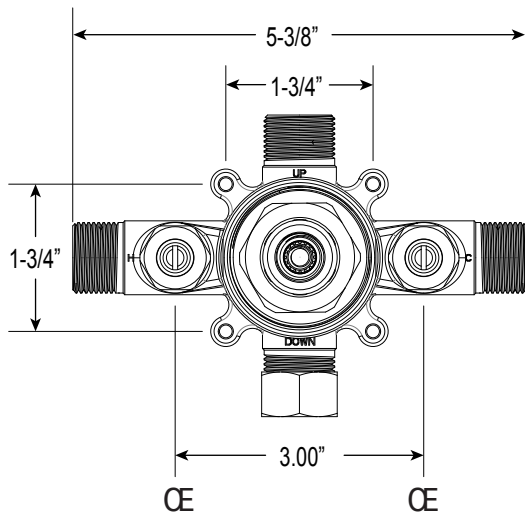

Series 120
Pressure Balance Shower Set

1.009864
(1.009864T - Trim Only)

Capella X Handle

Euro Style 20 pt.

FEATURES:

- Forged brass construction
- Valve cartridge 18.30.893
- Adjustable hot limit safety stop
- Reversible cartridge
- 5.6 GPM @ 45 PSI
- Includes 1.8 GPM shower head, arm, and flange

FRONT VIEW

SIDE VIEW

**Note: Stem and all-thread tube will be sent with handle trim.*

* Current valve in use:
Circa 4/2014 - present
Contact Customer Service
for Older Versions

** For additional information on
cartridges or extension kits,
see 'Rough Valving' section
in current catalog.

Note: Measurements are subject to change. No responsibility is assumed for use of superseded or voided pages.