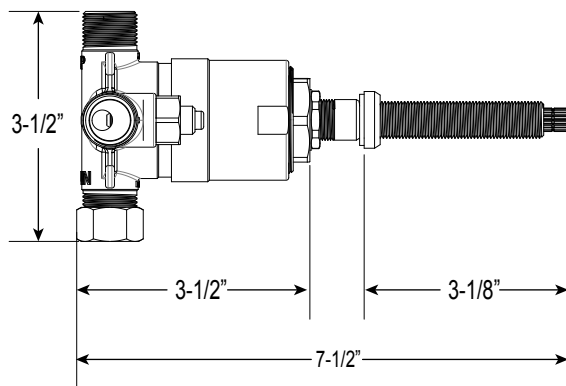

Series 120
Pressure Balance Shower Set

1.009864
(1.009864T - Trim Only)

Capella X Handle

Euro Style 20 pt.

FEATURES:

- Forged brass construction
- Valve cartridge 18.30.893
- Adjustable hot limit safety stop
- Reversible cartridge
- 5.6 GPM @ 45 PSI
- Includes 1.8 GPM shower head, arm, and flange

FRONT VIEW

SIDE VIEW

**Note: Stem and all-thread tube will be sent with handle trim.*

* Current valve in use:
Circa 4/2014 - present
Contact Customer Service
for Older Versions

** For additional information on
cartridges or extension kits,
see 'Rough Valving' section
in current catalog.

Note: Measurements are subject to change. No responsibility is assumed for use of superseded or voided pages.