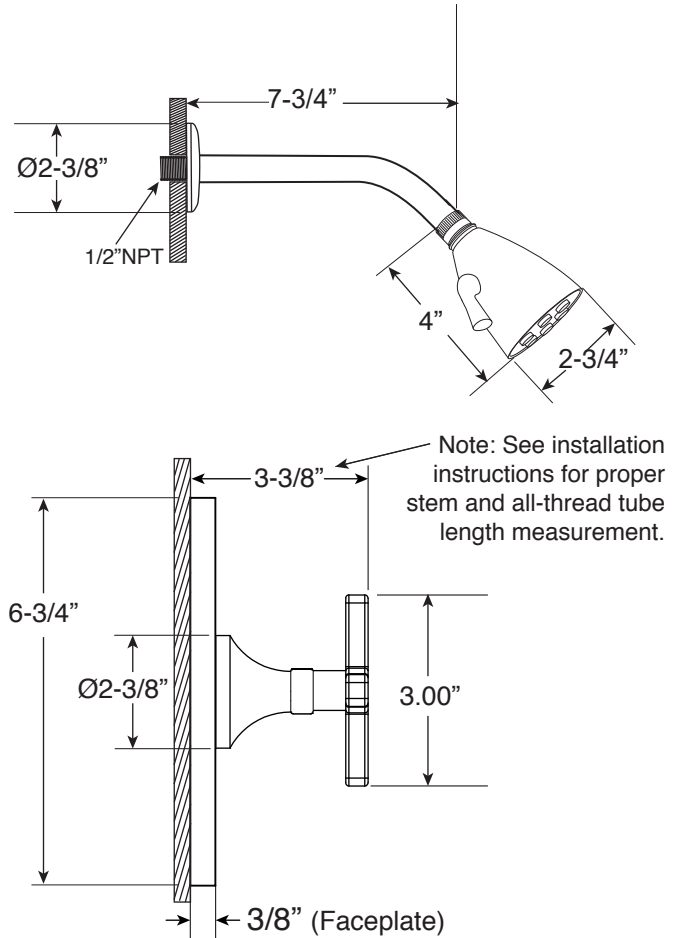

Series 120
Pressure Balance Shower Set

1.009864
(1.009864T - Trim Only)

Capella X Handle

Euro Style 20 pt.

FEATURES:

- Forged brass construction
- Valve cartridge 18.30.893
- Adjustable hot limit safety stop
- Reversible cartridge
- 5.6 GPM @ 45 PSI
- Includes 1.8 GPM shower head, arm, and flange

FRONT VIEW

SIDE VIEW

**Note: Stem and all-thread tube will be sent with handle trim.*

* Current valve in use:
Circa 4/2014 - present
Contact Customer Service
for Older Versions

** For additional information on
cartridges or extension kits,
see 'Rough Valving' section
in current catalog.

Note: Measurements are subject to change. No responsibility is assumed for use of superseded or voided pages.