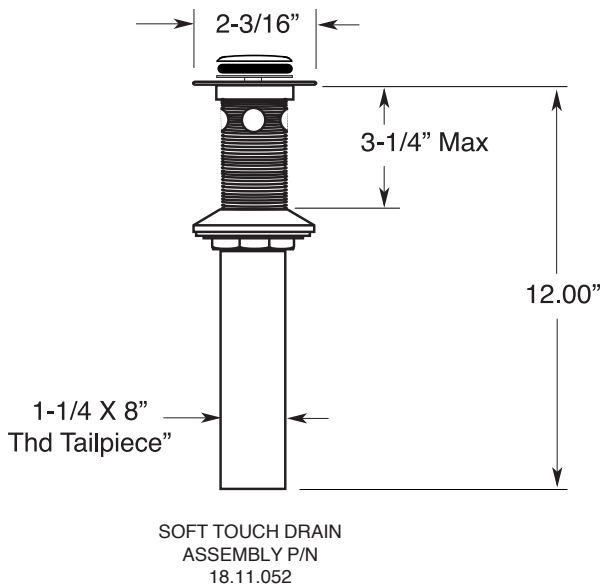

FEATURES:

- All brass construction. Flexible hoses designed to be installed on 8" to 16" centers. Includes soft touch drain assembly. P/N 18.11.052
- Lever style handles with inside screw attachment.
- 20 PT. 1/4-turn ceramic disc valve cartridge.
- 18.30.035 - COLD / 18.30.036 - HOT
- Available in all finishes. Warranty varies according to finish selection.
- Standard aerator is limited to 1.2 gpm.

**4400 Series Widespread
Lavatory Set with
Carina Handle**

1.442808

NOTE: Spout and valves install through 1-1/4" diameter holes

Note: Measurements are subject to change or cancellation. No responsibility is assumed for use of superseded or voided pages.