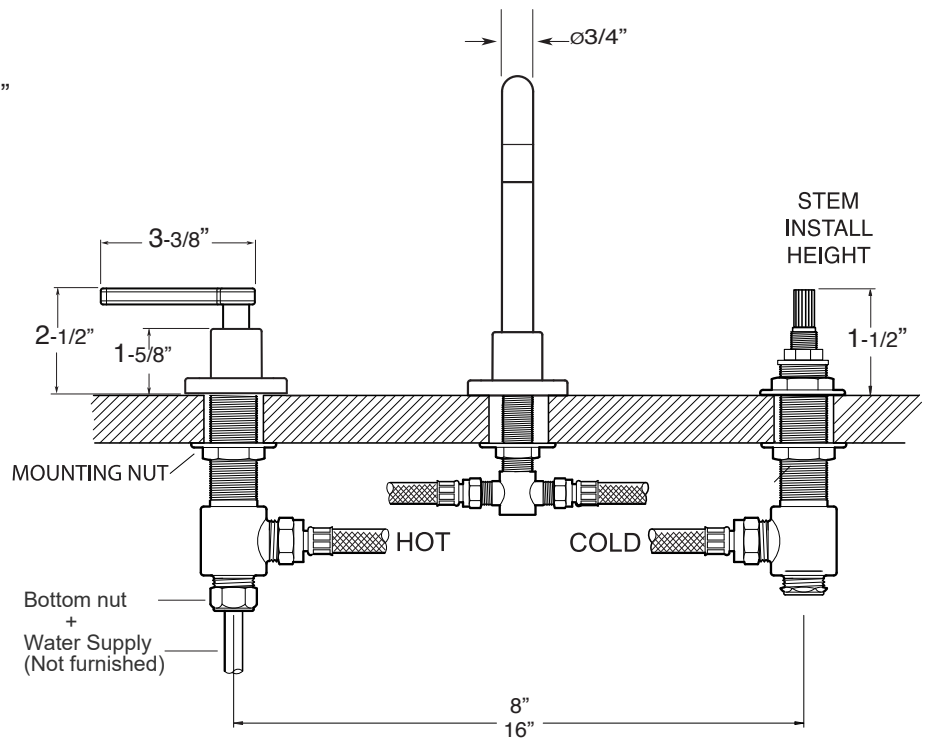

FEATURES:

- All brass construction. Flexible hoses designed to be installed on 8" to 16" centers. Includes soft touch drain assembly. P/N 18.11.052
- Lever style handles with inside screw attachment.
- 20 PT. 1/4-turn ceramic disc valve cartridge.
- 18.30.035 - COLD / 18.30.036 - HOT
- Available in all finishes. Warranty varies according to finish selection.
- Standard aerator is limited to 1.2 gpm.

**4400 Series Widespread
Lavatory Set with
Carina Handle**

1.442808

NOTE: Spout and valves install through 1-1/4" diameter holes

Note: Measurements are subject to change or cancellation. No responsibility is assumed for use of superseded or voided pages.