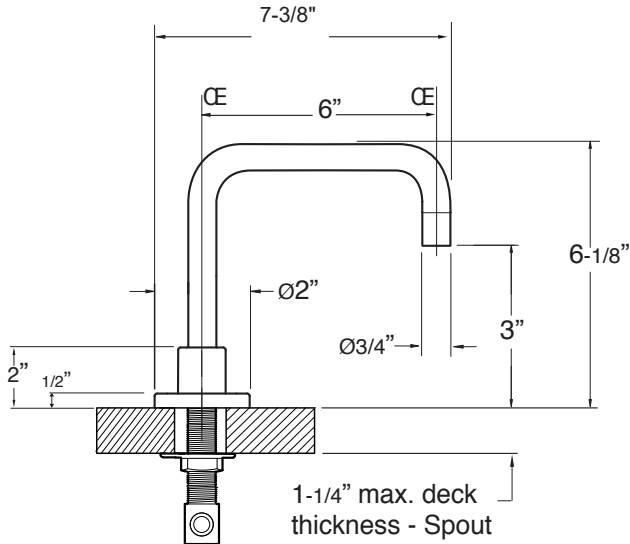

FEATURES:

- All brass construction. Flexible hoses designed to be installed on 8" to 16" centers. Includes soft touch drain assembly. P/N 18.11.052
- Lever style handles with inside screw attachment.
- 20 PT. 1/4-turn ceramic disc valve cartridge.
- 18.30.035 - COLD / 18.30.036 - HOT
- Available in all finishes. Warranty varies according to finish selection.
- Standard aerator is limited to 1.2 gpm.

**4400 Series Widespread
Lavatory Set with
Carina Handle**

1.442808

NOTE: Spout and valves install through 1-1/4" diameter holes

Note: Measurements are subject to change or cancellation. No responsibility is assumed for use of superseded or voided pages.