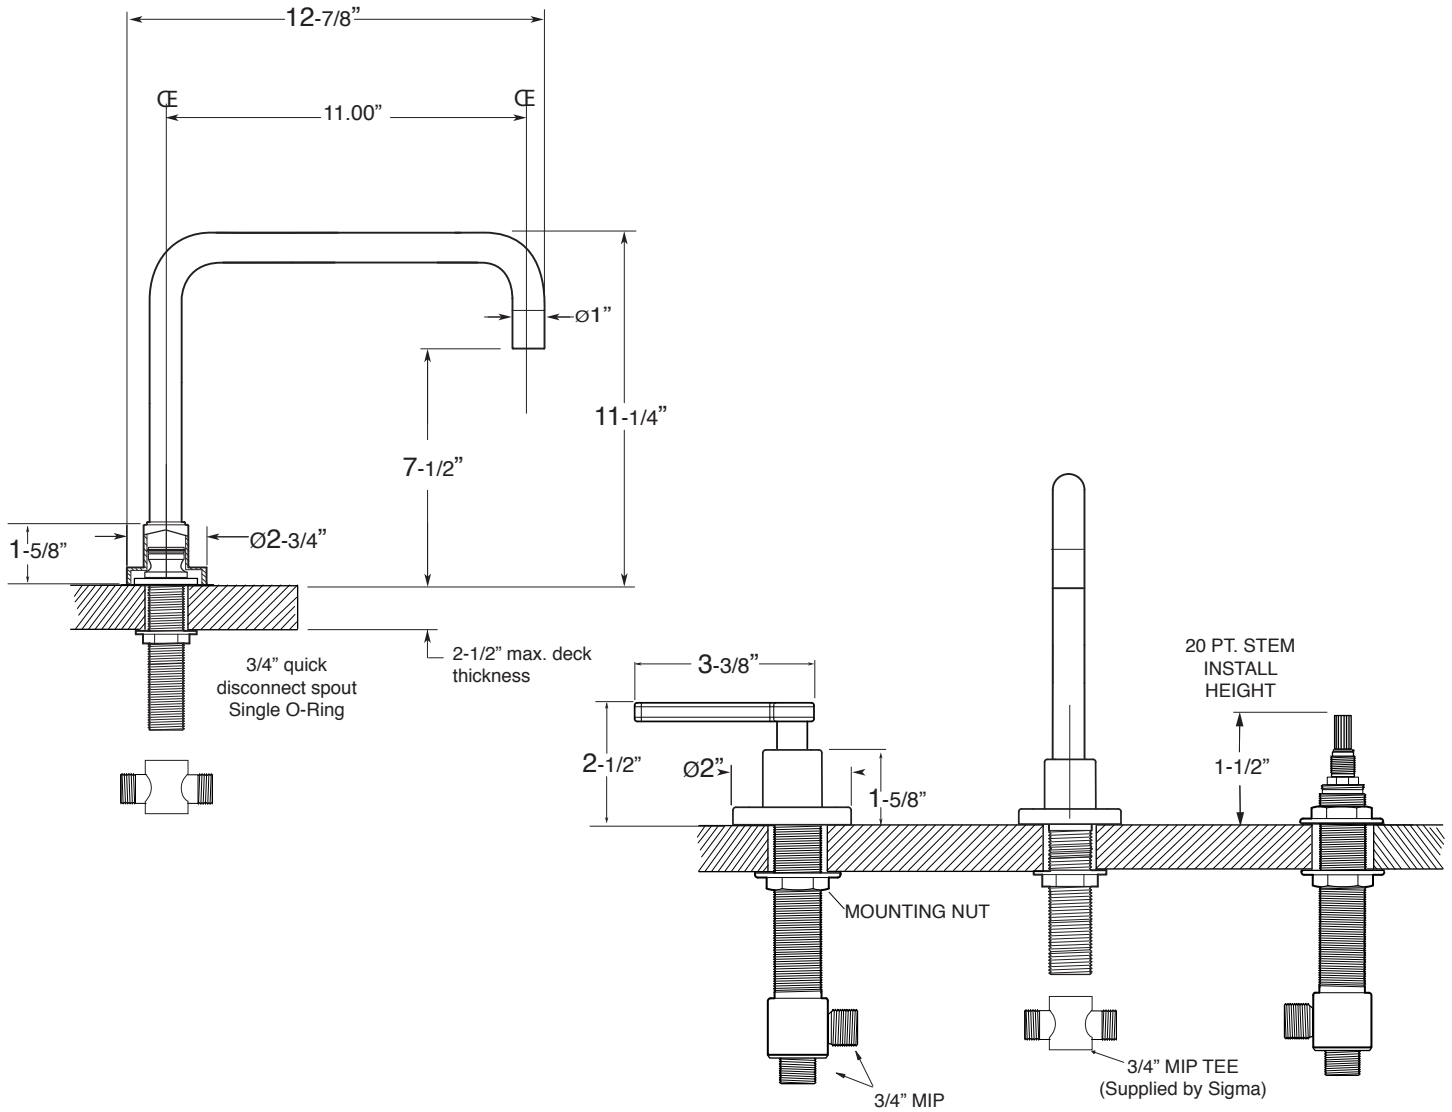

FEATURES:

- All brass construction.
- 3/4" valve bodies with 20 PT. 1/4-turn ceramic disc cartridge.
 - 18.30.010 Cold, 18.30.011 Hot
- Available in all finishes. Warranty varies according to finish.

4400 Series 3-Hole Roman Tub Set with Carina Handle

1.442877

1.442877T - Trim Only

78.30.006 - Rough Kit

NOTE: Spout and valves install through 1-1/4" diameter holes.
Plumber to provide 3/4" supply lines to valves