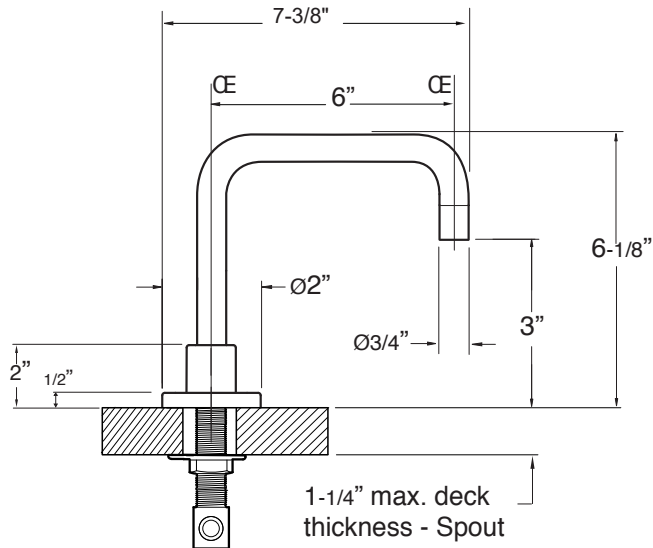

FEATURES:

- All brass construction. Flexible hoses designed to be installed on 8" to 16" centers. Includes soft touch drain assembly. P/N 18.11.052
- Lever style handles with inside screw attachment.
- 20 PT. 1/4-turn ceramic disc valve cartridge.
- 18.30.035 - COLD / 18.30.036 HOT
- Available in all finishes. Warranty varies according to finish selection.
- Standard aerator is limited to 1.2 gpm.

**4400 Series Widespread
Lavatory Set with
Carina X Handle**

1.443008

SOFT TOUCH DRAIN
ASSEMBLY P/N
18.11.052

NOTE: Spout and valves install through 1-1/4" diameter holes

Note: Measurements are subject to change or cancellation. No responsibility is assumed for use of superseded or voided pages.