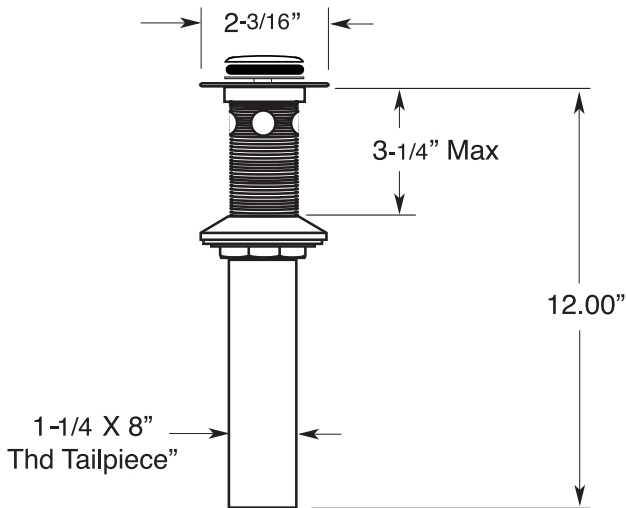

FEATURES:

- All brass construction. Flexible hoses designed to be installed on 8" to 16" centers. Includes soft touch drain assembly. P/N 18.11.052
- Lever style handles with inside screw attachment.
- 20 PT. 1/4-turn ceramic disc valve cartridge.
- 18.30.035 - COLD / 18.30.036 HOT
- Available in all finishes. Warranty varies according to finish selection.
- Standard aerator is limited to 1.2 gpm.

**4400 Series Widespread
Lavatory Set with
Carina X Handle**

1.443008

SOFT TOUCH DRAIN
ASSEMBLY P/N
18.11.052

NOTE: Spout and valves install through 1-1/4" diameter holes

Note: Measurements are subject to change or cancellation. No responsibility is assumed for use of superseded or voided pages.