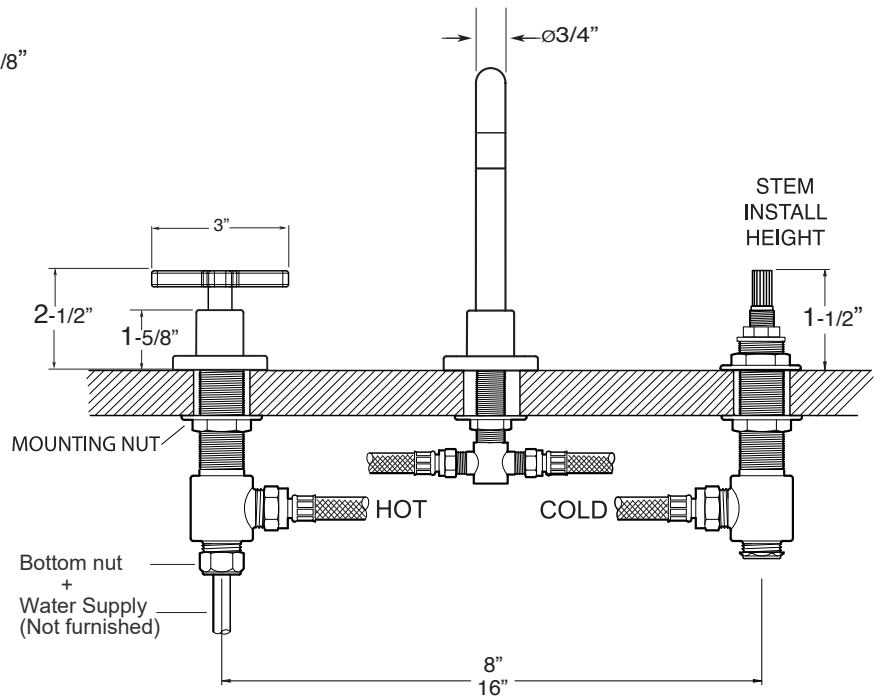

FEATURES:

- All brass construction. Flexible hoses designed to be installed on 8" to 16" centers. Includes soft touch drain assembly. P/N 18.11.052
- Lever style handles with inside screw attachment.
- 20 PT. 1/4-turn ceramic disc valve cartridge.
- 18.30.035 - COLD / 18.30.036 HOT
- Available in all finishes. Warranty varies according to finish selection.
- Standard aerator is limited to 1.2 gpm.

**4400 Series Widespread
Lavatory Set with
Carina X Handle**

1.443008

SOFT TOUCH DRAIN
ASSEMBLY P/N
18.11.052

NOTE: Spout and valves install through 1-1/4" diameter holes

Note: Measurements are subject to change or cancellation. No responsibility is assumed for use of superseded or voided pages.