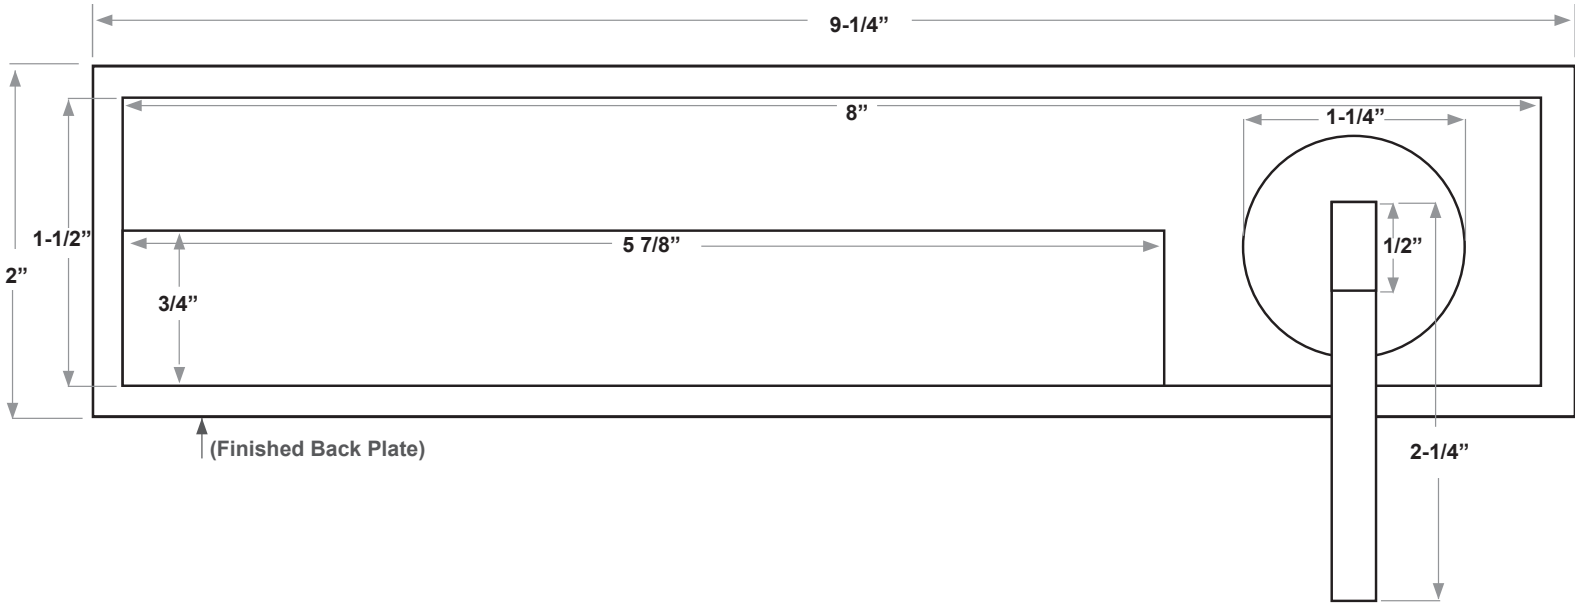

FEATURES:

- Forged brass construction
- Articulating spout and Joystick-style handle
- Replacement cartridge 18.30.265
- Drain not included

Series 2600
Short Wall Lavatory
Faucet
1.260006S

For rough kit specifications, please see the Installation Guide.

Note: Measurements are subject to change. No responsibility is assumed for use of superseded or voided pages.