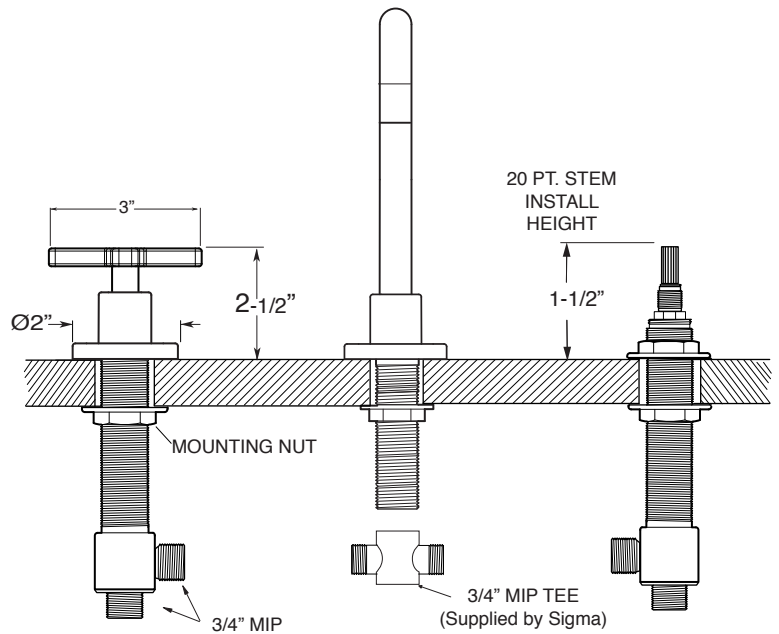

FEATURES:

- All brass construction.
- 3/4" valve bodies with 20 PT. 1/4-turn ceramic disc cartridge.
 - 18.30.010 Cold, 18.30.011 Hot
- Available in all finishes. Warranty varies according to finish.

4400 Series 3-Hole Roman Tub Set with Carina X Handle

1.443077

1.443077T - Trim Only

78.30.006 - Rough Kit

NOTE: Spout and valves install through 1-1/4" diameter holes.
Plumber to provide 3/4" supply lines to valves