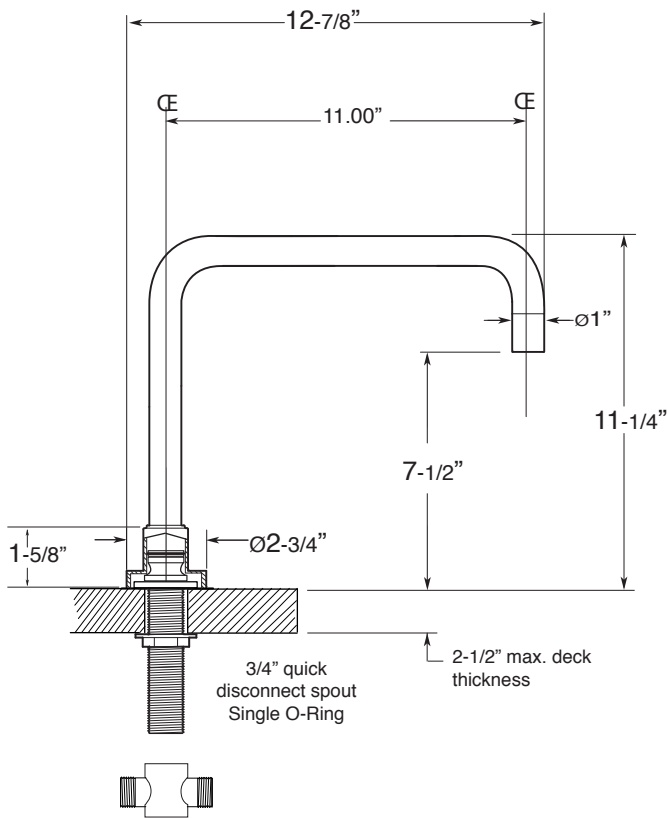

FEATURES:

- All brass construction.
- 3/4" valve bodies with 20 PT. 1/4-turn ceramic disc cartridge.
 - 18.30.010 Cold, 18.30.011 Hot
- Available in all finishes. Warranty varies according to finish.

4400 Series 3-Hole Roman Tub Set with Carina X Handle

1.443077

1.443077T - Trim Only

78.30.006 - Rough Kit

NOTE: Spout and valves install through 1-1/4" diameter holes.
Plumber to provide 3/4" supply lines to valves