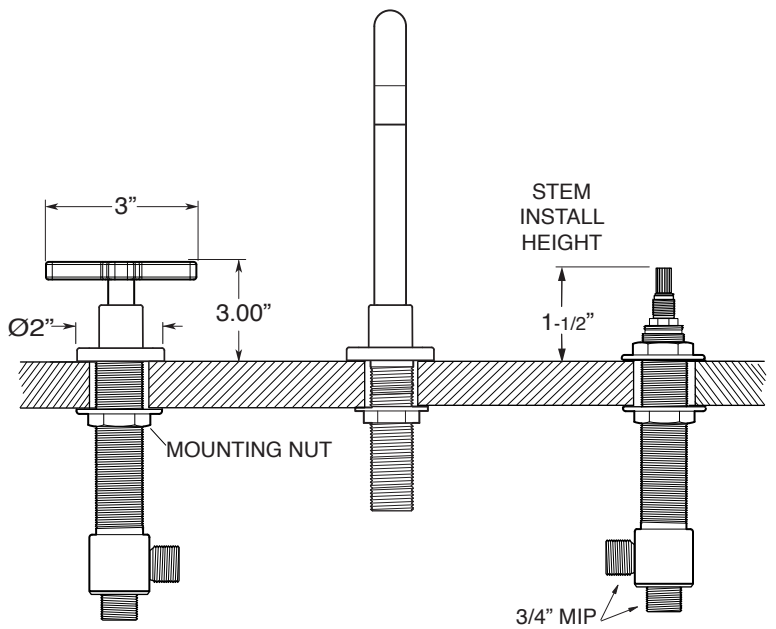

4400 Series 5-Hole Roman Tub Set with Carina X Handles

FEATURES:

- All brass construction.
- 3/4" valve bodies with 20 PT. 1/4-turn ceramic disc cartridge.
 - Cold Cartridge 18.30.010, Hot Cartridge 18.30.011
- Available in all finishes. Warranty varies according to finish.

1.443093

1.443093T - Trim Only

78.30.136 - Rough Kit

Spout and valves install through 1-1/4" diameter holes.
Plumber to provide 3/4" supply lines to valves

NOTE: 1/2" outlet for in-line vacuum breaker (18.15.055), and 60" chrome spiral hose (18.10.016) - INCLUDED

Note: Measurements are subject to change or cancellation. No responsibility is assumed for use of superseded or voided pages.