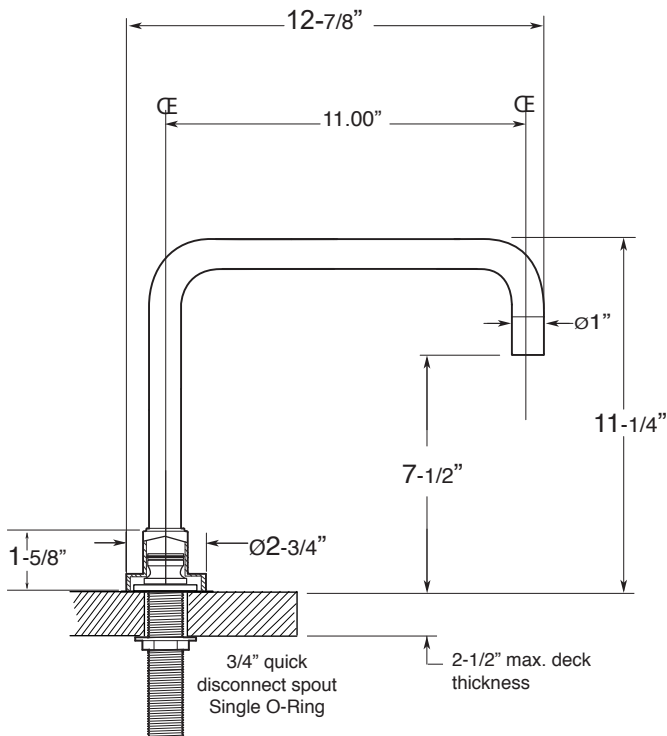

4400 Series 5-Hole Roman Tub Set with Carina X Handles

FEATURES:

- All brass construction.
- 3/4" valve bodies with 20 PT. 1/4-turn ceramic disc cartridge.
 - Cold Cartridge 18.30.010, Hot Cartridge 18.30.011
- Available in all finishes. Warranty varies according to finish.

1.443093

1.443093T - Trim Only

78.30.136 - Rough Kit

Spout and valves install through 1-1/4" diameter holes.
Plumber to provide 3/4" supply lines to valves

NOTE: 1/2" outlet for in-line vacuum breaker (18.15.055), and 60" chrome spiral hose (18.10.016) - INCLUDED

Note: Measurements are subject to change or cancellation. No responsibility is assumed for use of superseded or voided pages.