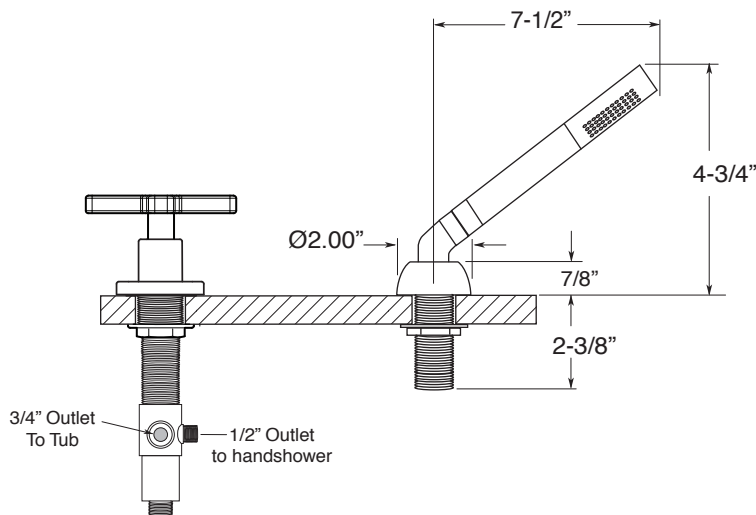

4400 Series 5-Hole Roman Tub Set with Carina X Handles

FEATURES:

- All brass construction.
- 3/4" valve bodies with 20 PT. 1/4-turn ceramic disc cartridge.
 - Cold Cartridge 18.30.010, Hot Cartridge 18.30.011
- Available in all finishes. Warranty varies according to finish.

1.443093

1.443093T - Trim Only

78.30.136 - Rough Kit

Spout and valves install through 1-1/4" diameter holes.
Plumber to provide 3/4" supply lines to valves

NOTE: 1/2" outlet for in-line vacuum breaker (18.15.055), and 60" chrome spiral hose (18.10.016) - INCLUDED

Note: Measurements are subject to change or cancellation. No responsibility is assumed for use of superseded or voided pages.