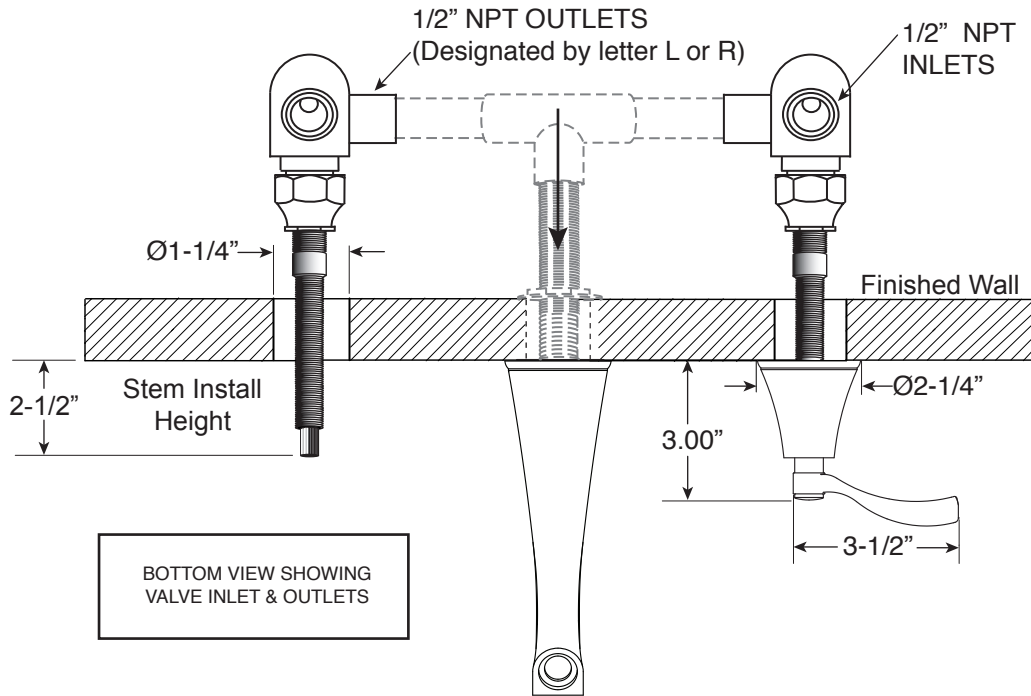

**FEATURES:**

- All brass construction
- Independent corner valves
- Includes soft touch drain w/overflow: P/N 18.11.052
- 1/4-turn ceramic disc valve cartridges P/N 18.30.035 Cold 18.30.036 Hot
- Available in all finishes. Warranty varies according to finish selection.

## 510 Series Wall/Vessel Lavatory Set with Maya Handles

**1.518007**

(1.518007T - Trim Only)

Note: Measurements are subject to change. No responsibility is assumed for use of superseded or voided pages.