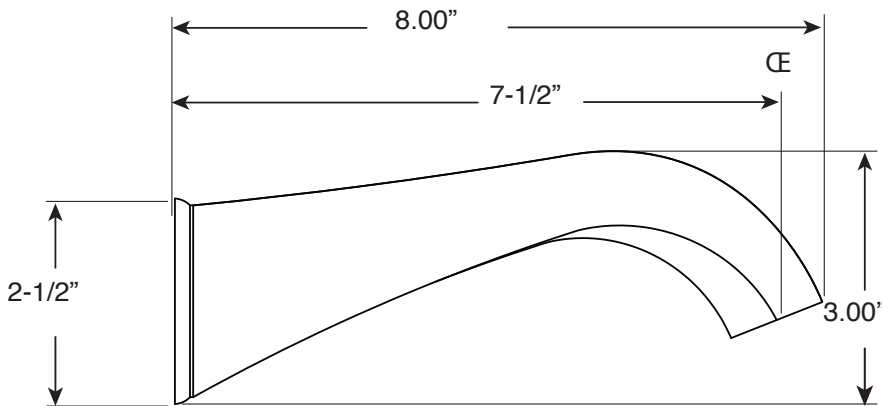

**FEATURES:**

- All brass construction
- Independent corner valves
- Includes soft touch drain w/overflow: P/N 18.11.052
- 1/4-turn ceramic disc valve cartridges P/N 18.30.035 Cold 18.30.036 Hot
- Available in all finishes. Warranty varies according to finish selection.

## 510 Series Wall/Vessel Lavatory Set with Maya Handles

**1.518007**

(1.518007T - Trim Only)

Note: Measurements are subject to change. No responsibility is assumed for use of superseded or voided pages.