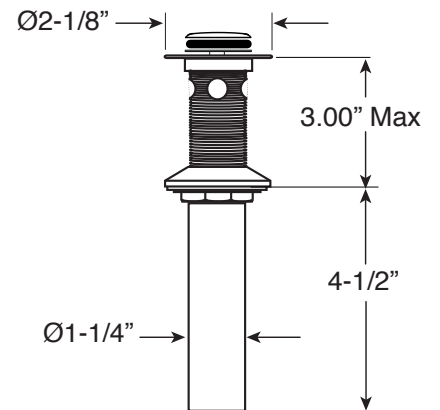

**FEATURES:**

- All brass construction
- Independent corner valves
- Includes soft touch drain w/overflow: P/N 18.11.052
- 1/4-turn ceramic disc valve cartridges P/N 18.30.035 Cold 18.30.036 Hot
- Available in all finishes. Warranty varies according to finish selection.

## 510 Series Wall/Vessel Lavatory Set with Maya Handles

**1.518007**

(1.518007T - Trim Only)

Note: Measurements are subject to change. No responsibility is assumed for use of superseded or voided pages.