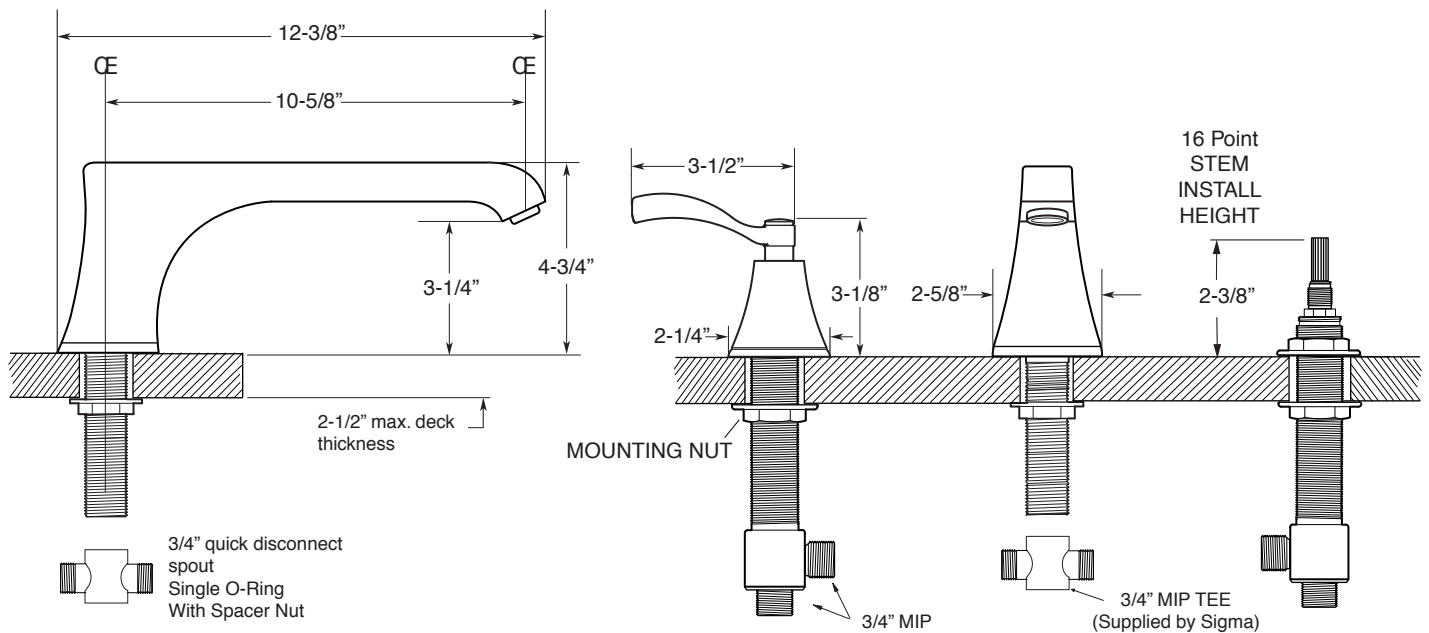

FEATURES:

- All brass construction.
- 3/4" valve bodies with 16 PT. 1/4-turn ceramic disc cartridge.
 - 18.30.017 Cold, 18.30.018 Hot
- Available in all finishes. Warranty varies according to finish.

510 Series 3-Hole Roman Tub Set with Maya Handle

1.518077

1.518077T - Trim Only

18.30.006 - Rough Kit

NOTE: Spout and valves install through 1-1/4" diameter holes.
Plumber to provide 3/4" supply lines to valves