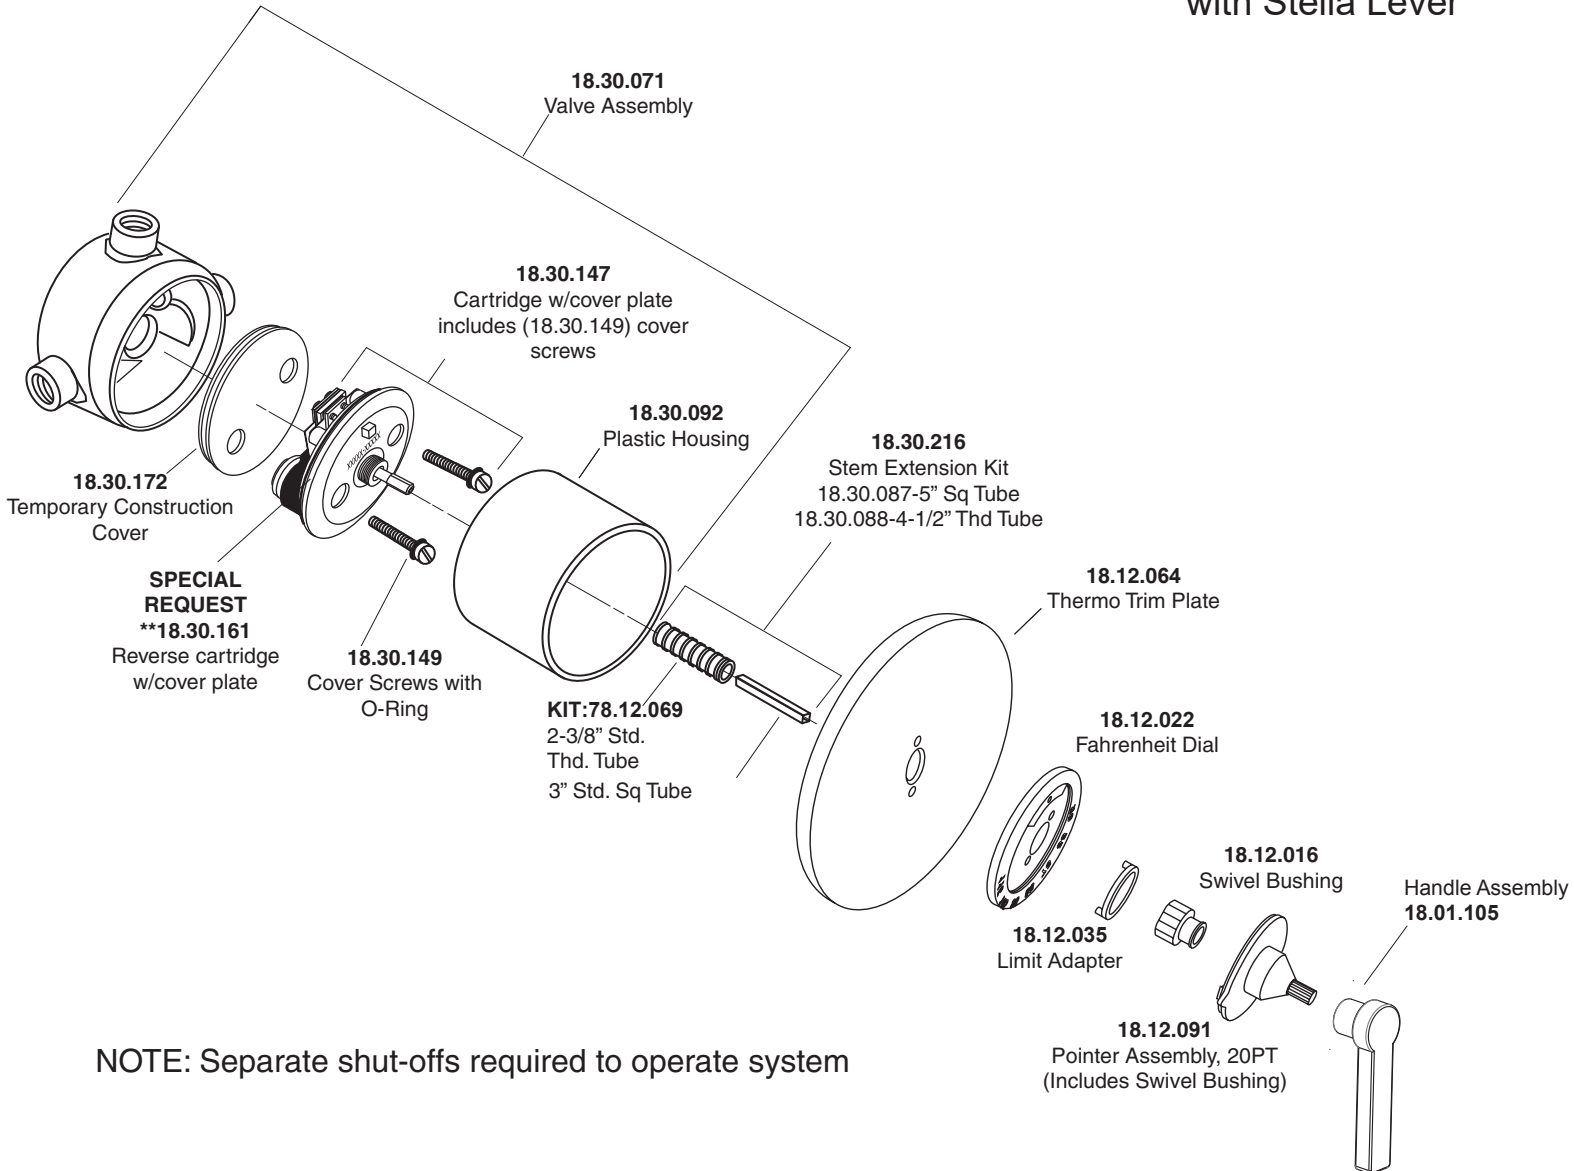

1.070797

3/4" Thermostatic Set
without Integral Stops
with Stella Lever

NOTE: Separate shut-offs required to operate system