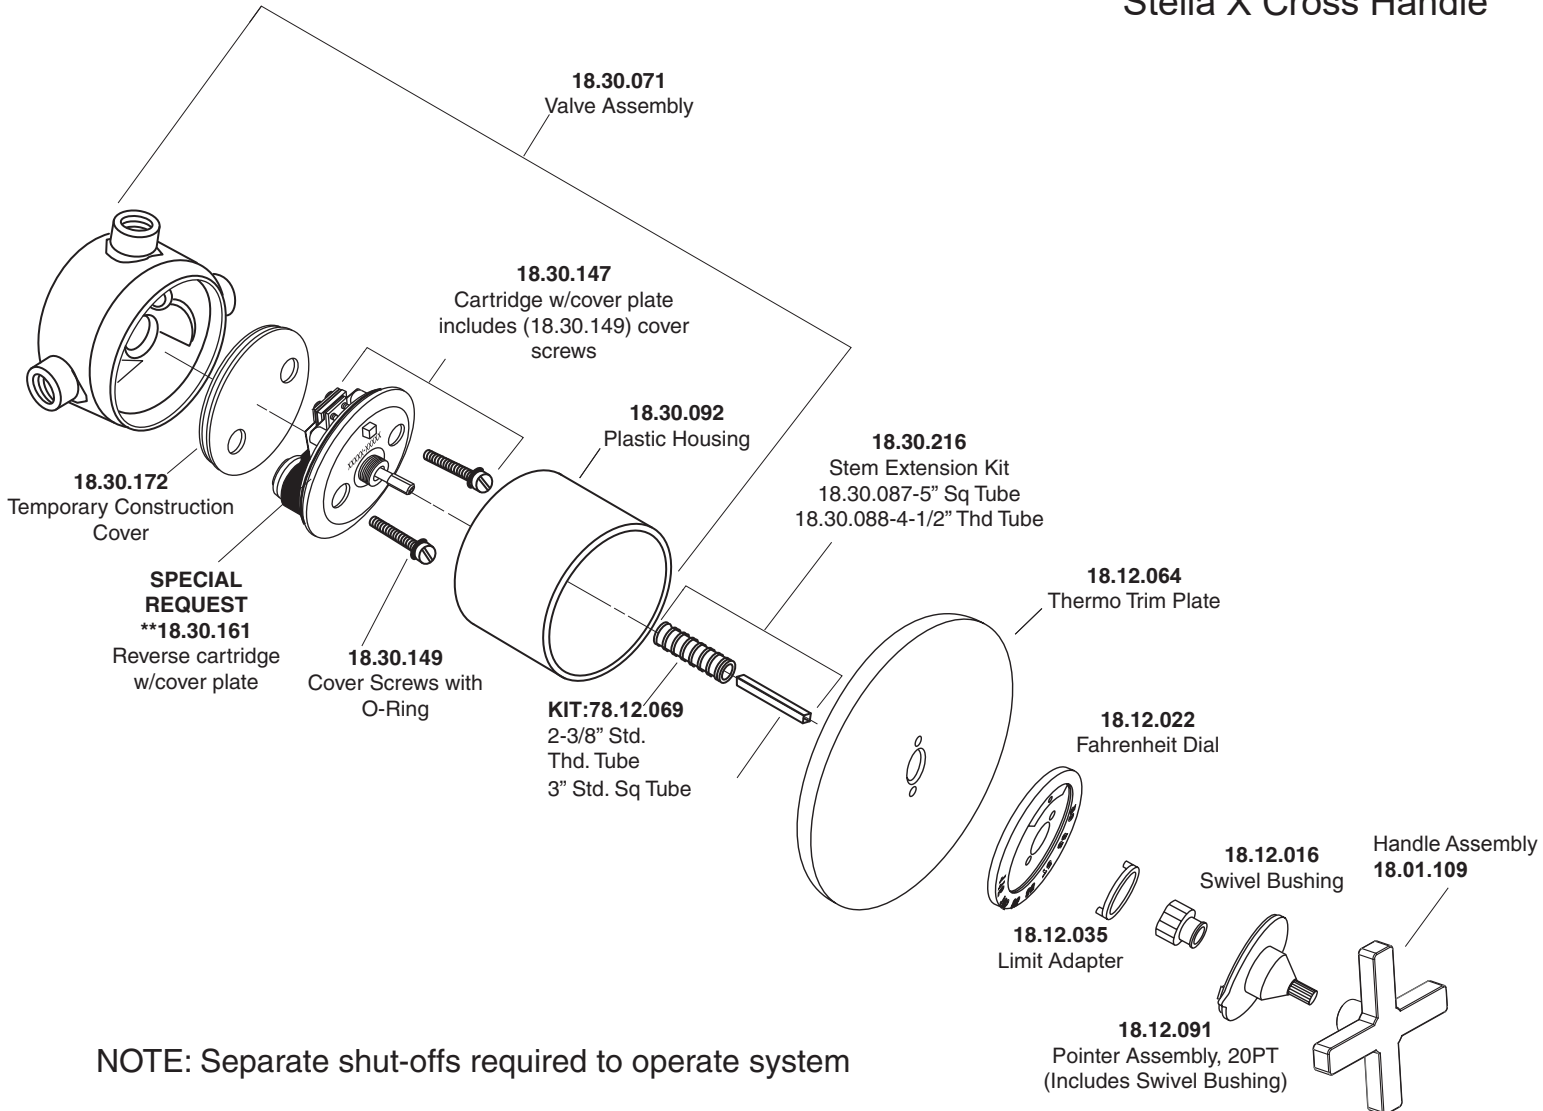

1.070897

3/4" Thermostatic Set
without Integral Stops with
Stella X Cross Handle

NOTE: Separate shut-offs required to operate system