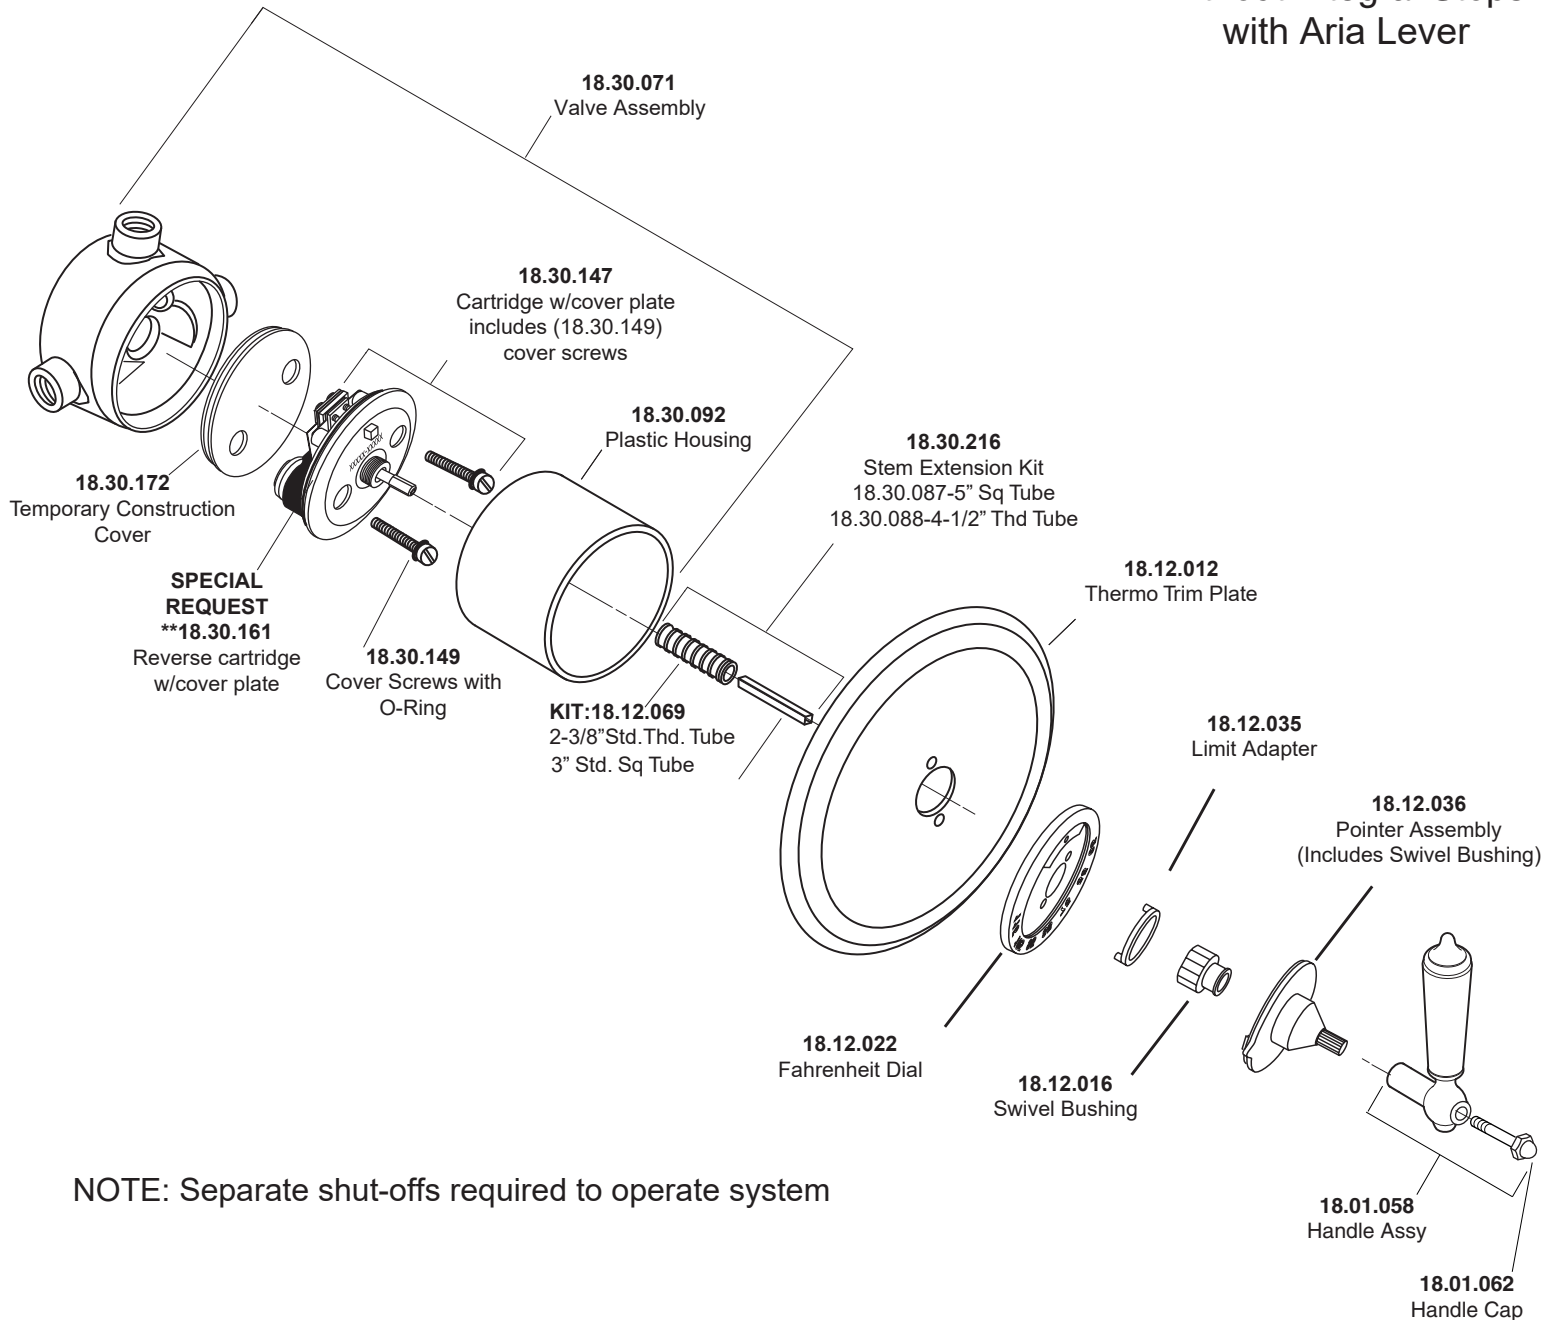

1.000197

3/4" Thermostatic Set
without Integral Stops
with Aria Lever

NOTE: Separate shut-offs required to operate system