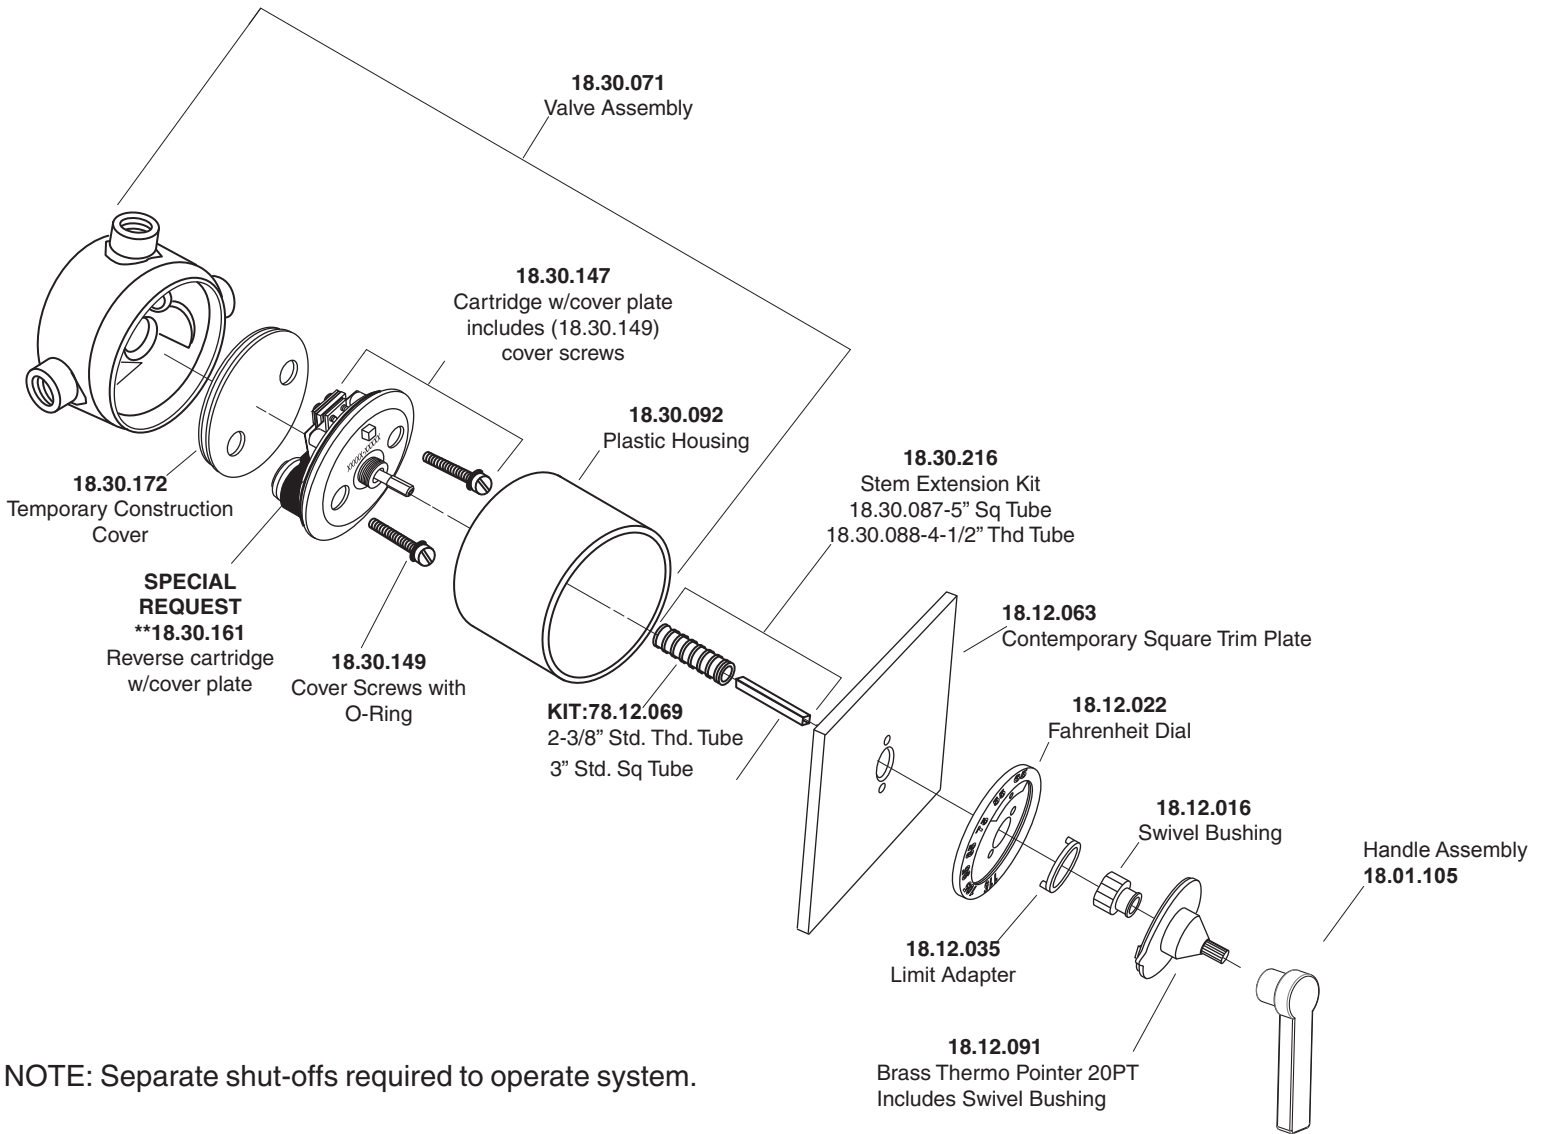

1.052997

3/4" Thermostatic Set
without Integral Stops
with Tribeca Lever

NOTE: Separate shut-offs required to operate system.