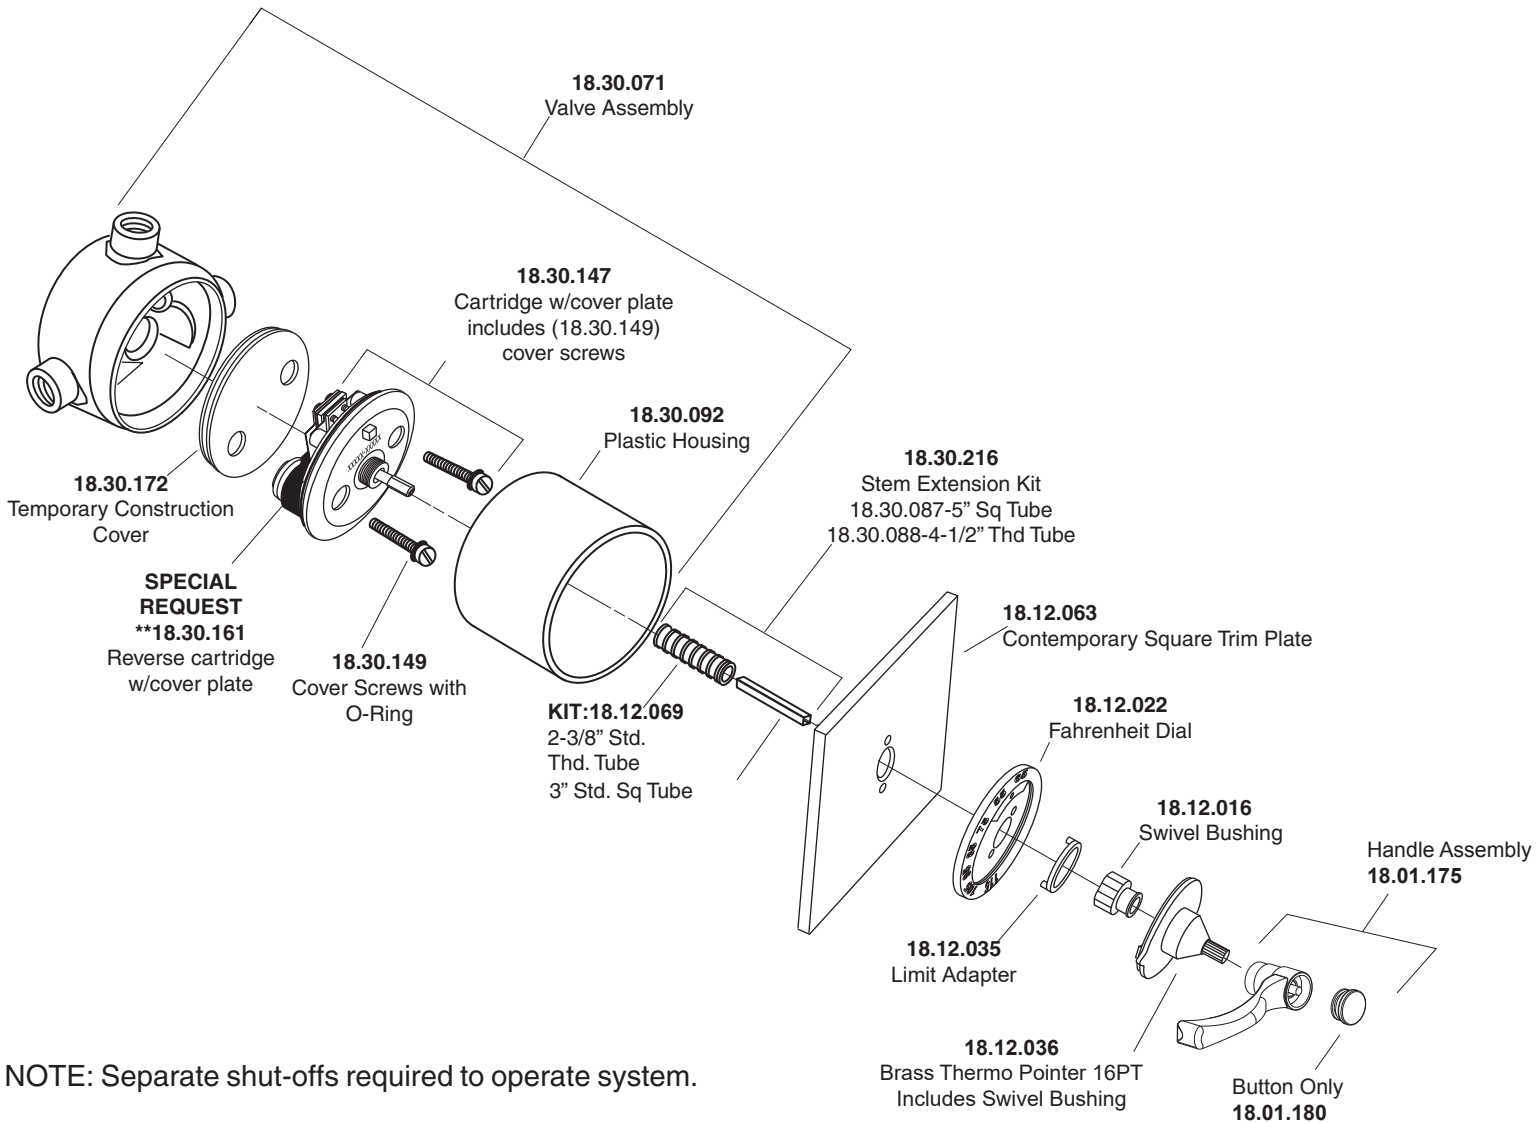

1.058097

3/4" Thermostatic Set  
without Integral Stops  
with Maya Lever

NOTE: Separate shut-offs required to operate system.