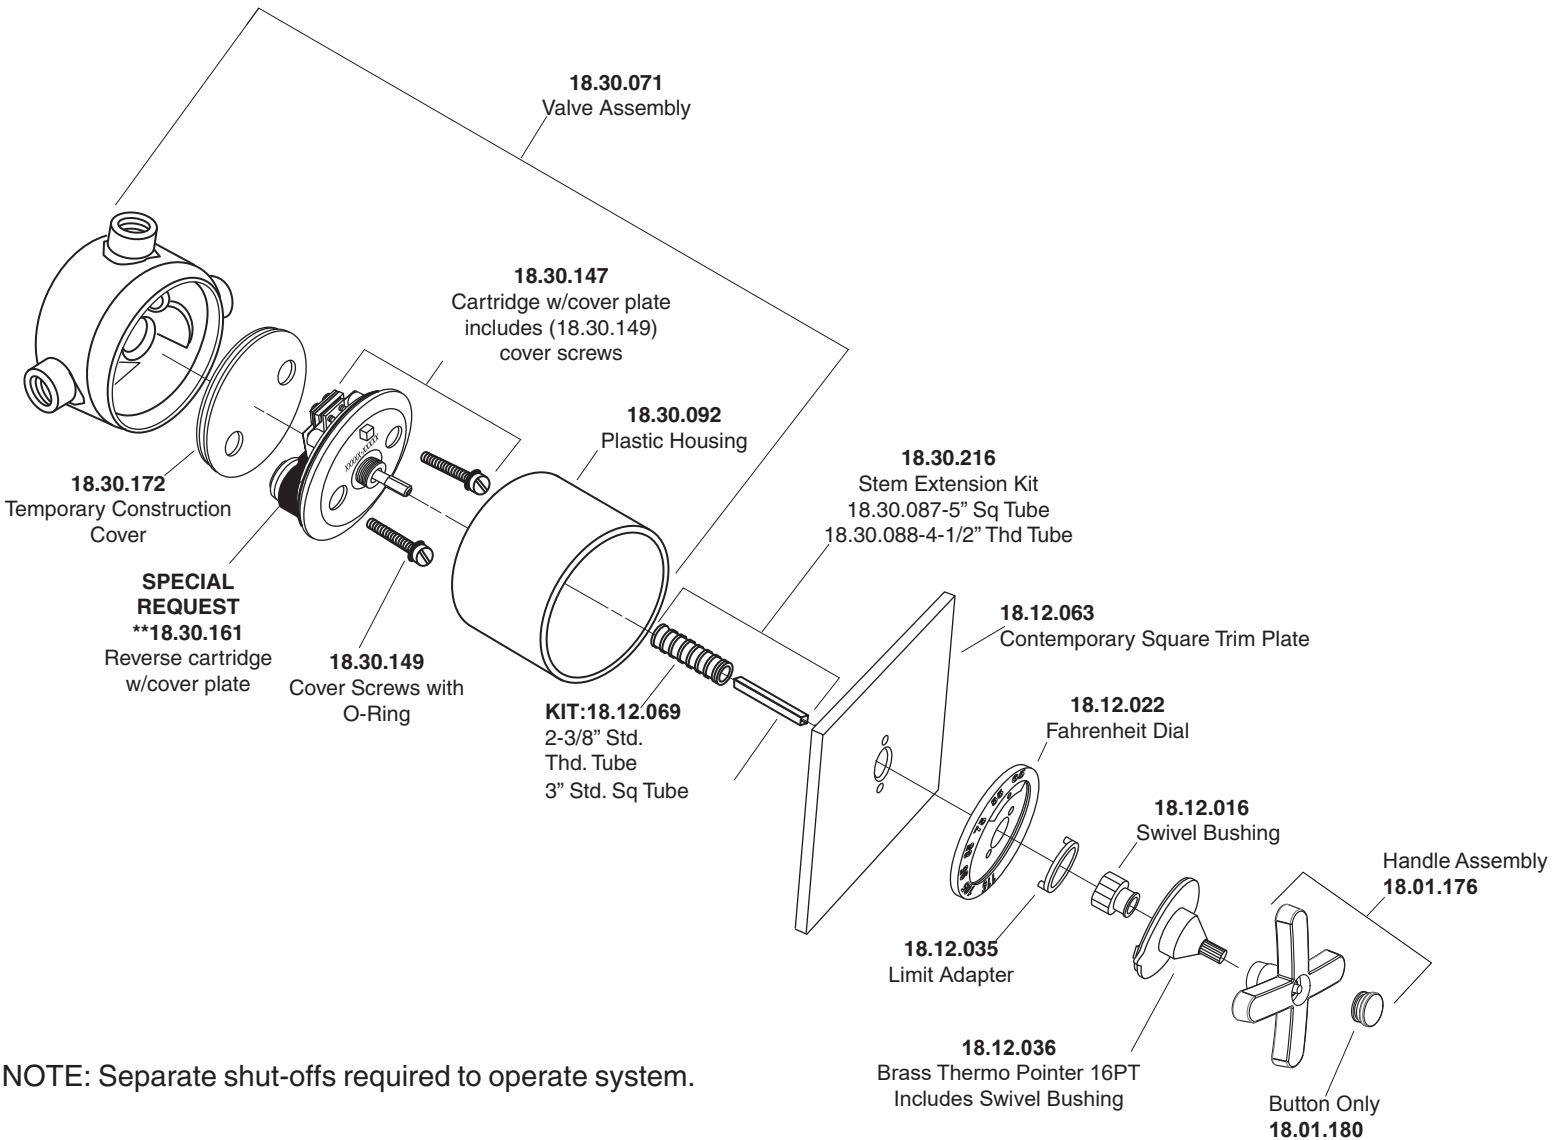

1.058297

3/4" Thermostatic Set
without Integral Stops
with Lira Cross Handle

NOTE: Separate shut-offs required to operate system.