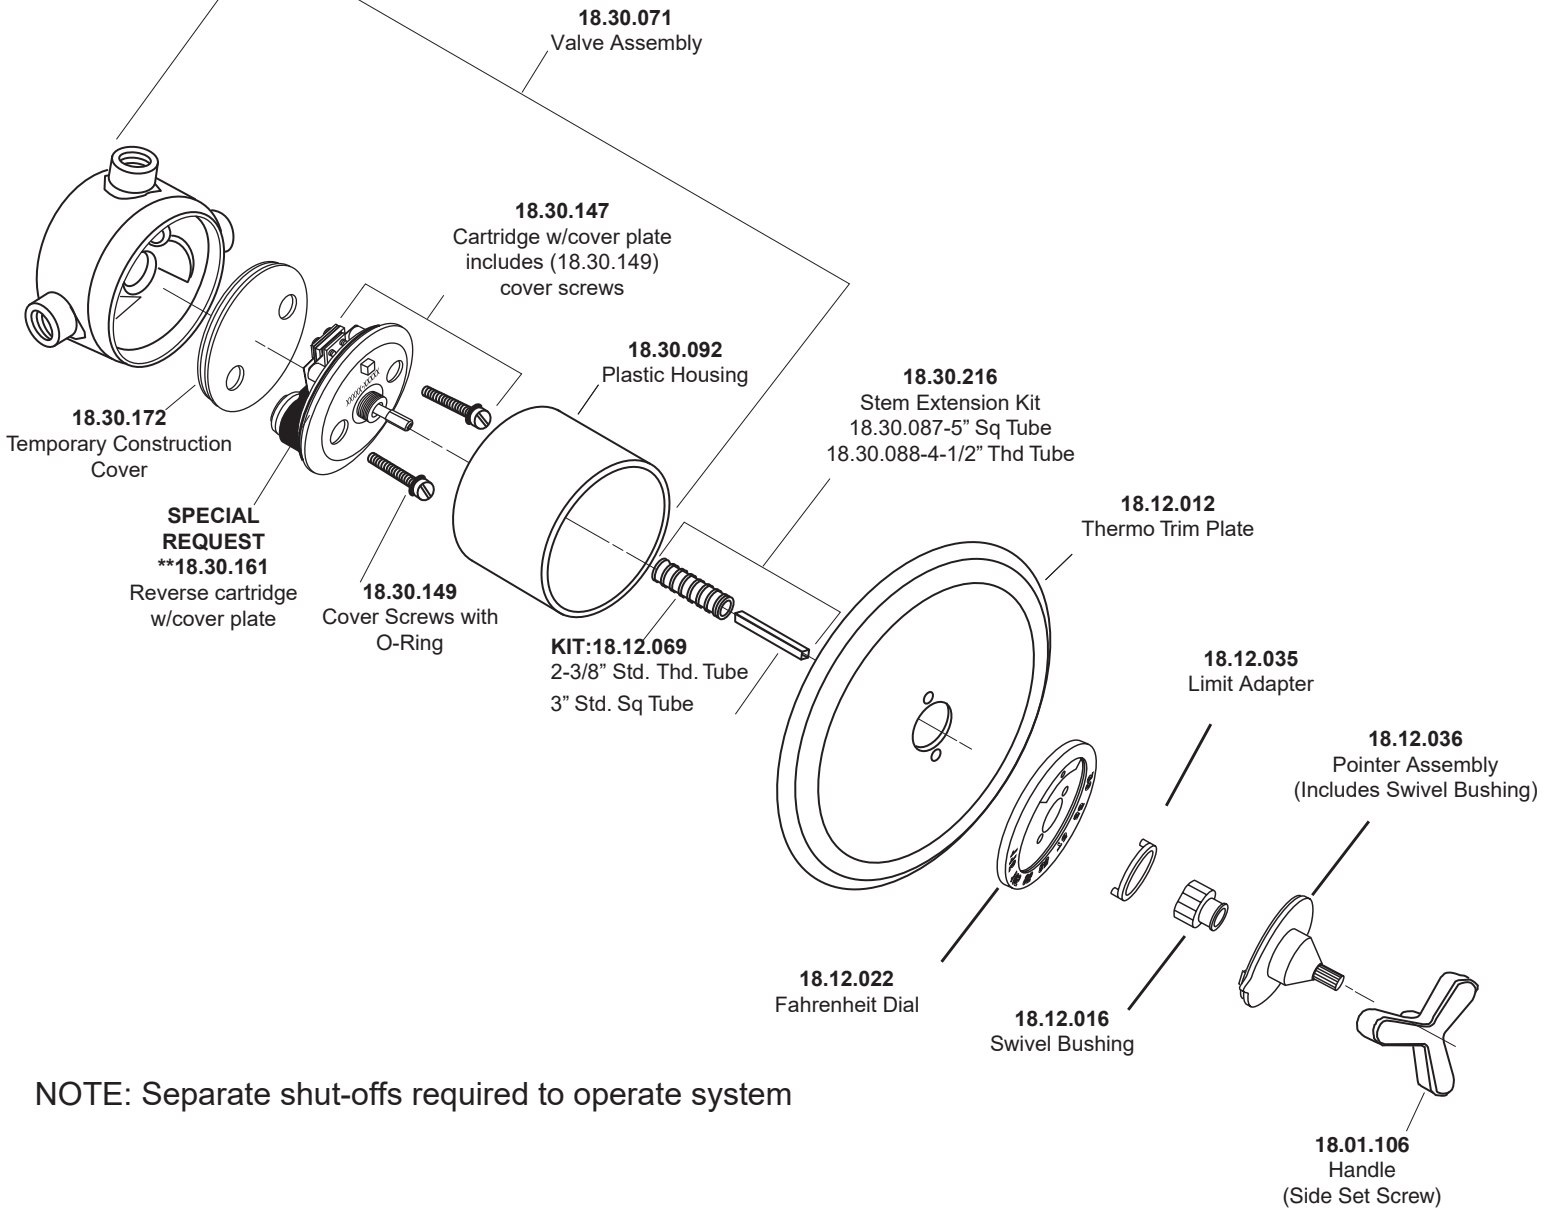

1.009497

3/4" Thermostatic Set
without Integral Stops with
Moderne X Cross Handle

NOTE: Separate shut-offs required to operate system