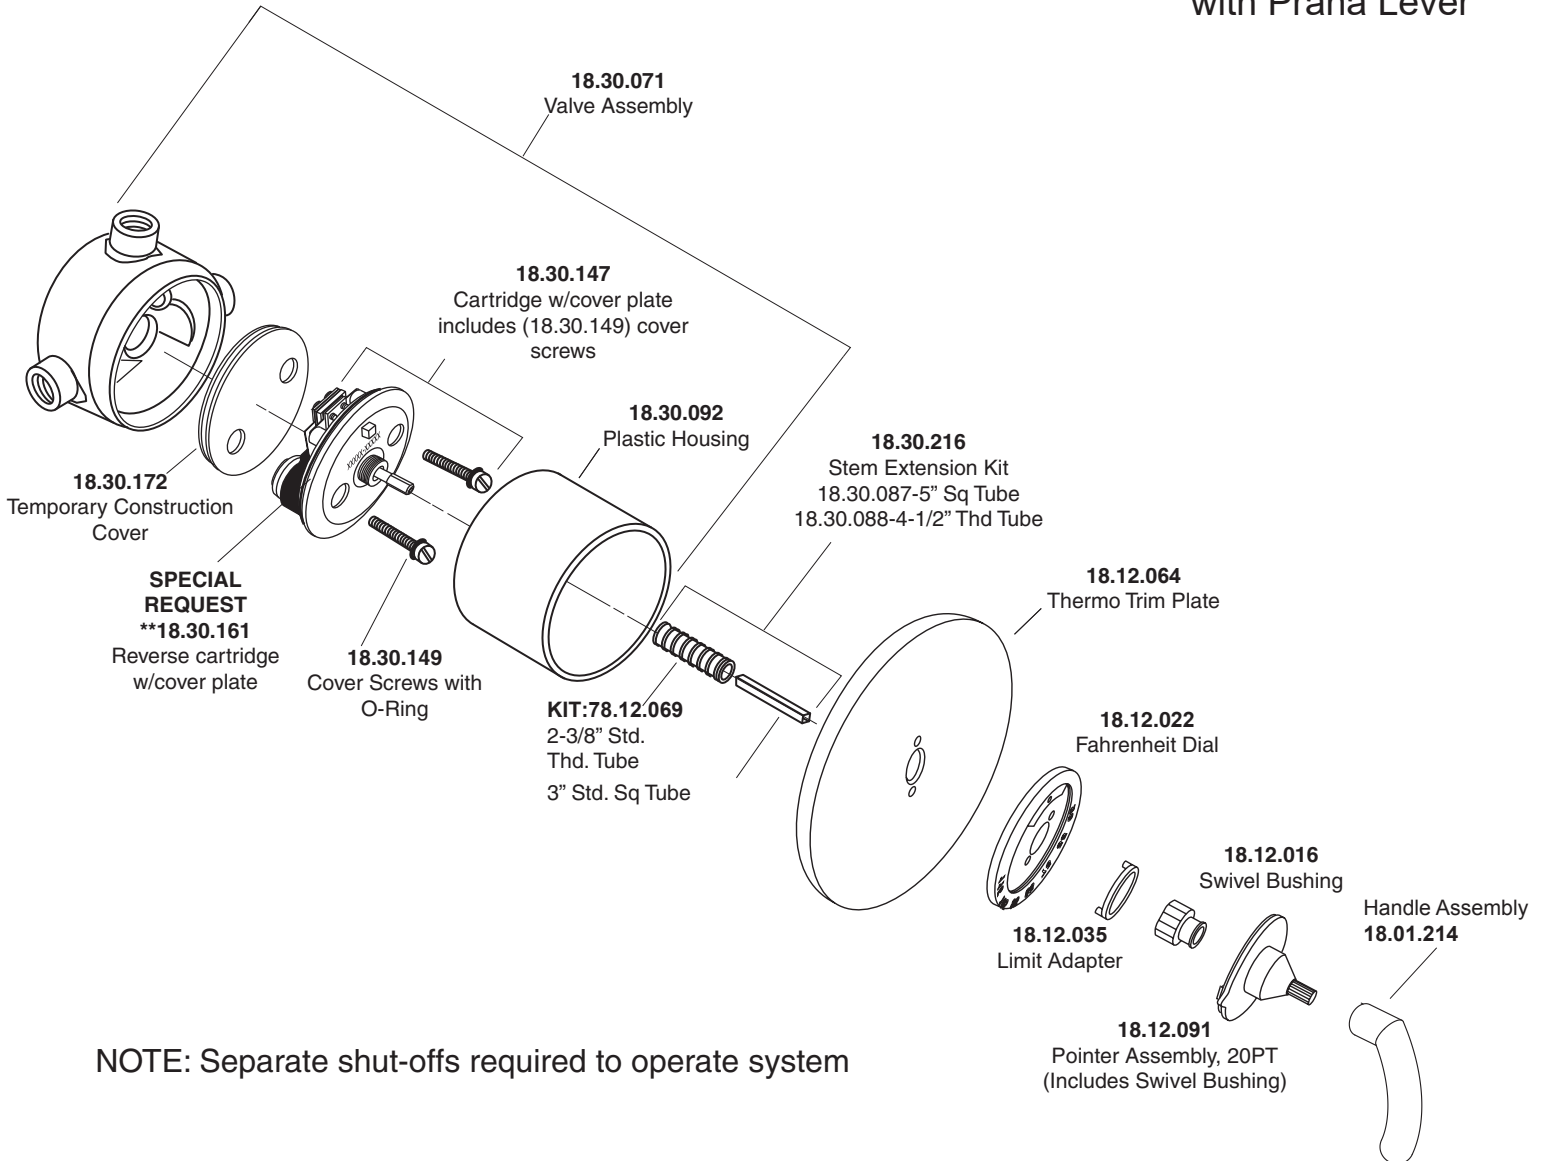

1.079297

3/4" Thermostatic Set
without Integral Stops
with Prana Lever

NOTE: Separate shut-offs required to operate system